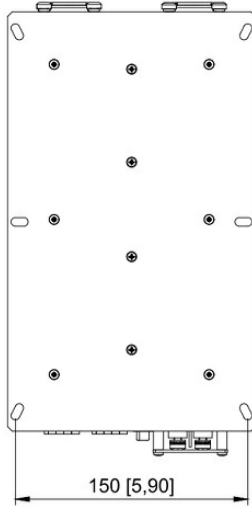

Technical Dimensions

LEFT VIEW

BOTTOM VIEW

TOP VIEW

RIGHT VIEW

FRONT VIEW

Specifications

GENERAL

Range Output Voltage	230 VAC
Output Power	750 W
Efficiency	86 %
Number of outputs	1
Input Voltage DC	18 ~ 30 VDC
Max operate temperature	+55 °C
Min operate temperature	-25 °C
Dimensions (WxHxD)	130 mm x 50 mm x 270 mm
Weight	1.95 Kg
MTBF	160K hours