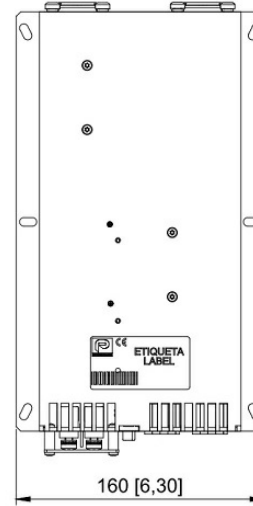

Technical Dimensions

LEFT VIEW

BOTTOM VIEW

TOP VIEW

RIGHT VIEW

FRONT VIEW

Specifications

GENERAL

| | |
|-------------------------|-------------------------|
| Range Output Voltage | 230 VAC |
| Output Power | 750 W |
| Efficiency | 86 % |
| Number of outputs | 1 |
| Input Voltage DC | 18 ~ 30 VDC |
| Max operate temperature | +55 °C |
| Min operate temperature | -25 °C |
| Dimensions (WxHxD) | 130 mm x 50 mm x 270 mm |
| Weight | 1.95 Kg |
| MTBF | 160K hours |