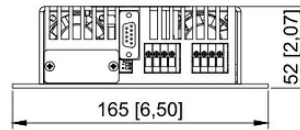

Technical Dimensions

LEFT VIEW

BOTTOM VIEW

TOP VIEW

RIGHT VIEW

FRONT VIEW

Specifications

GENERAL

| | |
|-------------------------|-------------------------|
| Range Output Voltage | 230 VAC |
| Output Power | 750 W |
| Efficiency | 86 % |
| Number of outputs | 1 |
| Input Voltage DC | 18 ~ 30 VDC |
| Max operate temperature | +55 °C |
| Min operate temperature | -25 °C |
| Dimensions (WxHxD) | 130 mm x 50 mm x 270 mm |
| Weight | 1.95 Kg |
| MTBF | 160K hours |