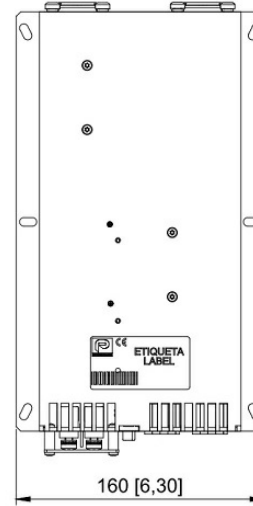

## Technical Dimensions

LEFT VIEW

BOTTOM VIEW

TOP VIEW

RIGHT VIEW

FRONT VIEW

## GENERAL

Range Output Voltage	230 VAC
Output Power	750 W
Efficiency	86 %
Number of outputs	1
Input Voltage DC	18 ~ 30 VDC
Max operate temperature	+55 °C
Min operate temperature	-25 °C
Dimensions (WxHxD)	130 mm x 50 mm x 270 mm
Weight	1.95 Kg
MTBF	160K hours