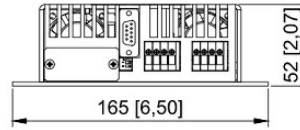

Technical Dimensions

LEFT VIEW

BOTTOM VIEW

TOP VIEW

RIGHT VIEW

FRONT VIEW

Specifications

GENERAL

Range Output Voltage	230 VAC
Output Power	750 W
Efficiency	86 %
Number of outputs	1
Input Voltage DC	18 ~ 30 VDC
Max operate temperature	+55 °C
Min operate temperature	-25 °C
Dimensions (WxHxD)	130 mm x 50 mm x 270 mm
Weight	1.95 Kg
MTBF	160K hours