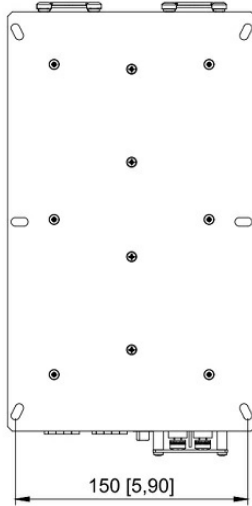

BOTTOM VIEW