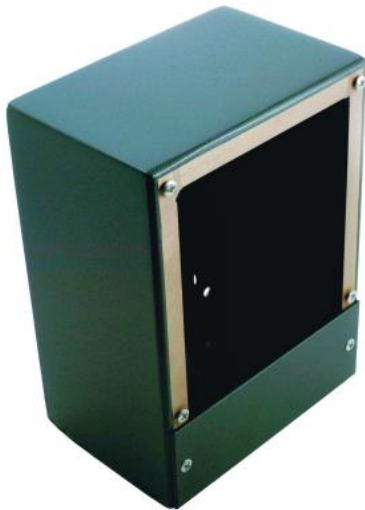

4000014256P

Wallbox for CIS & SRS - (144mm)

Wallbox for CIS Talkback System and SRS P-8300 MkII - (144mm)

✓ On-wall box designed for CIS Talk-Back systems

Description

Wall/Bulkhead-mounting box for CIS P-3100 and P-3101 (144x144 mm)

Technical Dimensions

Specifications

GENERAL

Color	Black
Material	Epoxy covered aluminum (aludine treated)
Dimensions (WXHxD)	148 x 202 x 100 mm
Weight	1.0 kg
Mounting hole	Ø 6 mm
IP-rating	IP-22

Used With