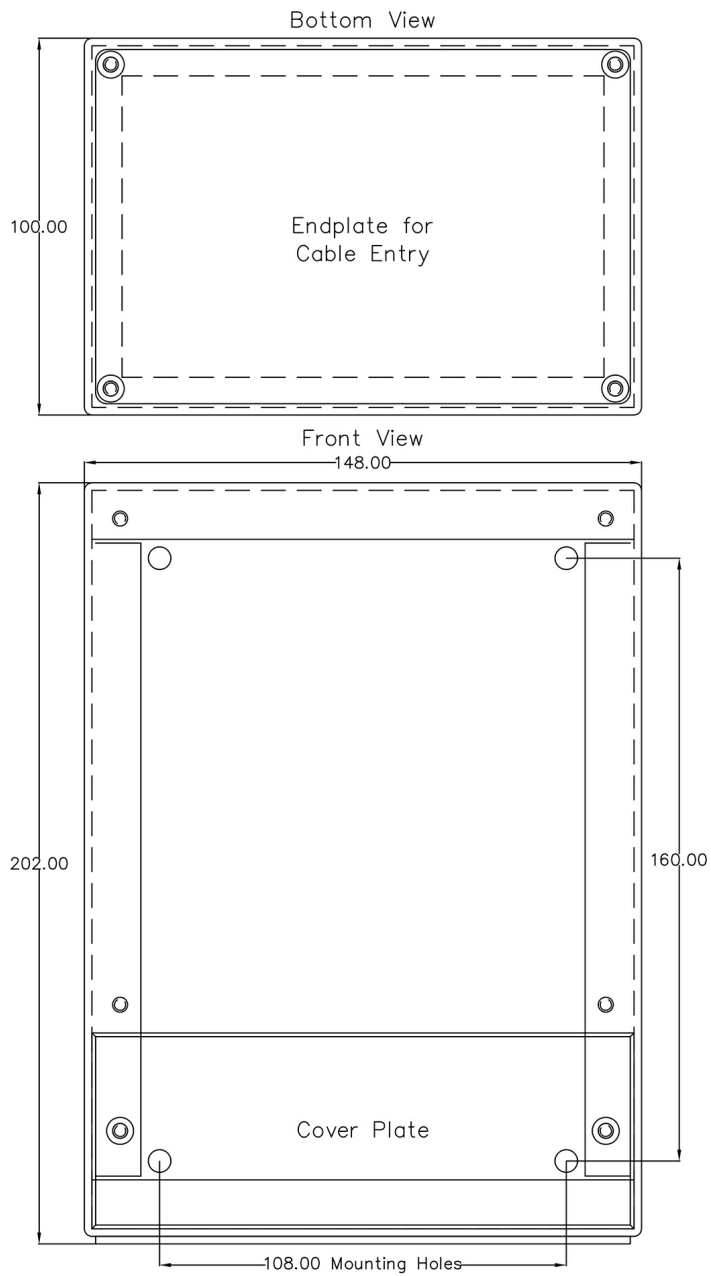

## Wallbox for CIS & SRS - (144mm)

Wallbox for CIS Talkback System and SRS P-8300 MkII - (144mm)

✓ On-wall box designed for CIS Talk-Back systems

---

### Description

Wall/Bulkhead-mounting box for CIS P-3100 and P-3101 (144x144 mm)

### Technical Dimensions

## GENERAL

Color	Black
Material	Epoxy covered aluminum (aludine treated)
Dimensions (WXHxD)	148 x 202 x 100 mm
Weight	1.0 kg
Mounting hole	Ø 6 mm
IP-rating	IP-22