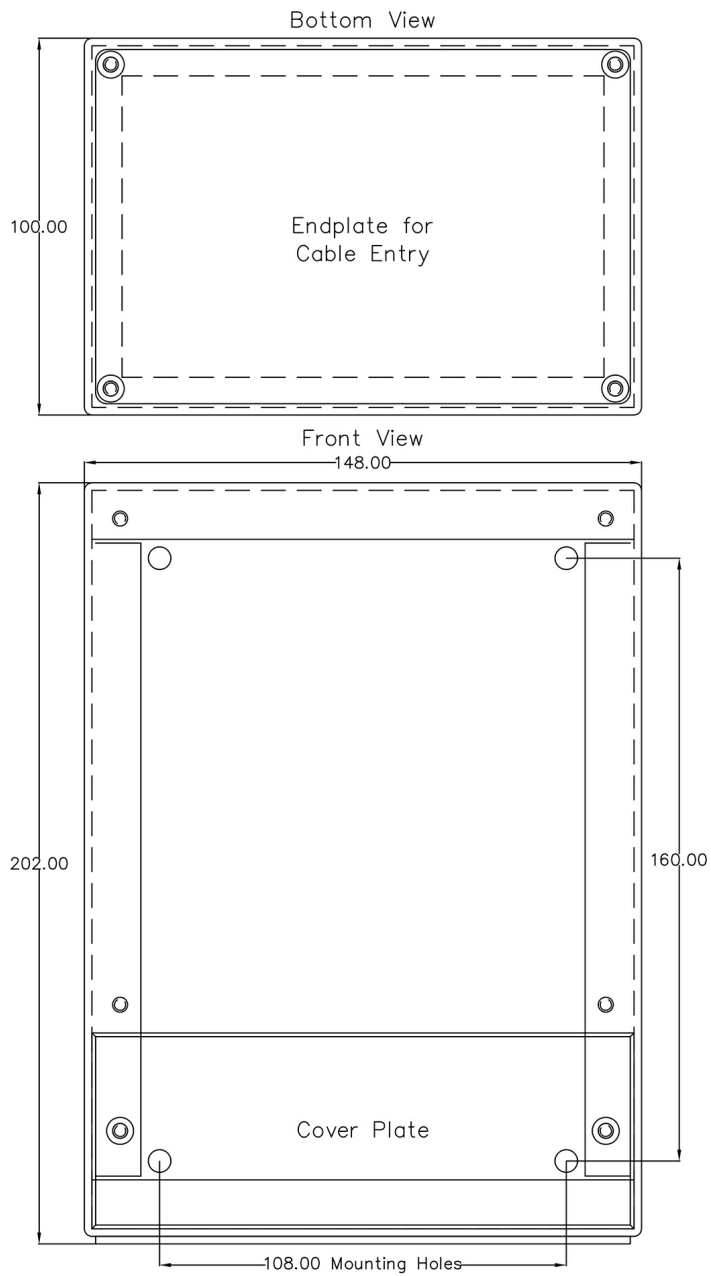

4000014256P

Wallbox for CIS & SRS - (144mm)

Wallbox for CIS Talkback System and SRS P-8300 MkII - (144mm)

✓ On-wall box designed for CIS Talk-Back systems

Description

Wall/Bulkhead-mounting box for CIS P-3100 and P-3101 (144x144 mm)

Technical Dimensions

Specifications

GENERAL

Color	Black
Material	Epoxy covered aluminum (aludine treated)
Dimensions (WXHxD)	148 x 202 x 100 mm
Weight	1.0 kg
Mounting hole	Ø 6 mm
IP-rating	IP-22

Used With