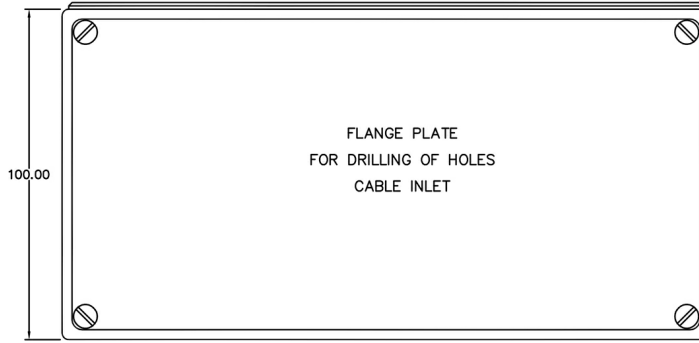

FOR WALL MOUNTING
BOTTOM VIEW