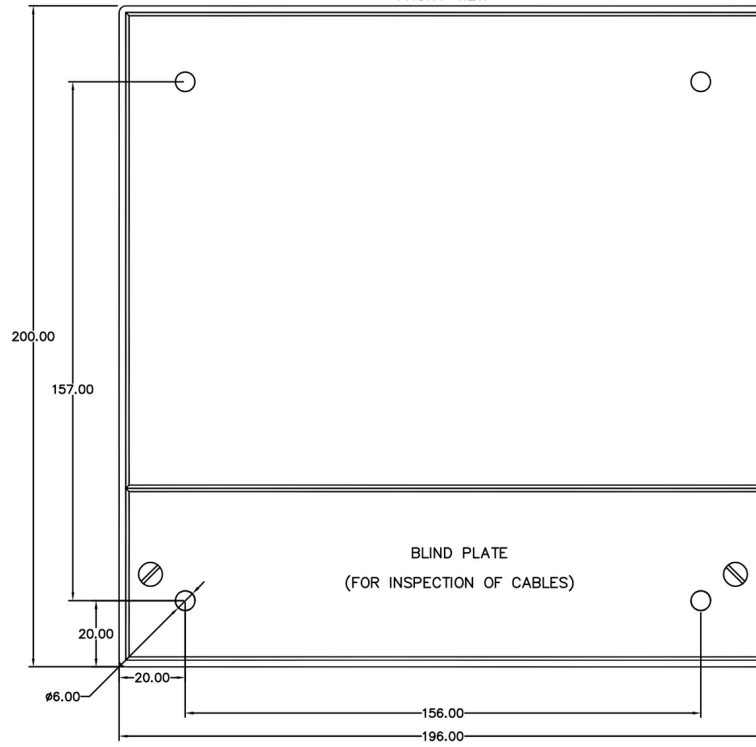

4000014258P

Wallbox for CIS (192mm)

Wallbox for CIS Talkback System (144x192mm)

 On-wall box designed for CIS Talk-Back systems

Description

Wall/Bulkhead-mounting box for CIS P-3102, P-3130 and P-3132 (144x192 mm)

Technical Dimensions

FOR WALL MOUNTING
BOTTOM VIEW

FRONT VIEW

Specifications

GENERAL

Color	Black
Material	Epoxy covered aluminum (aludine treated)
Dimensions (WXHxD)	196 x 200 x 100 mm
Weight	1.2 kg
Mounting hole	Ø 6 mm
IP-rating	IP-22