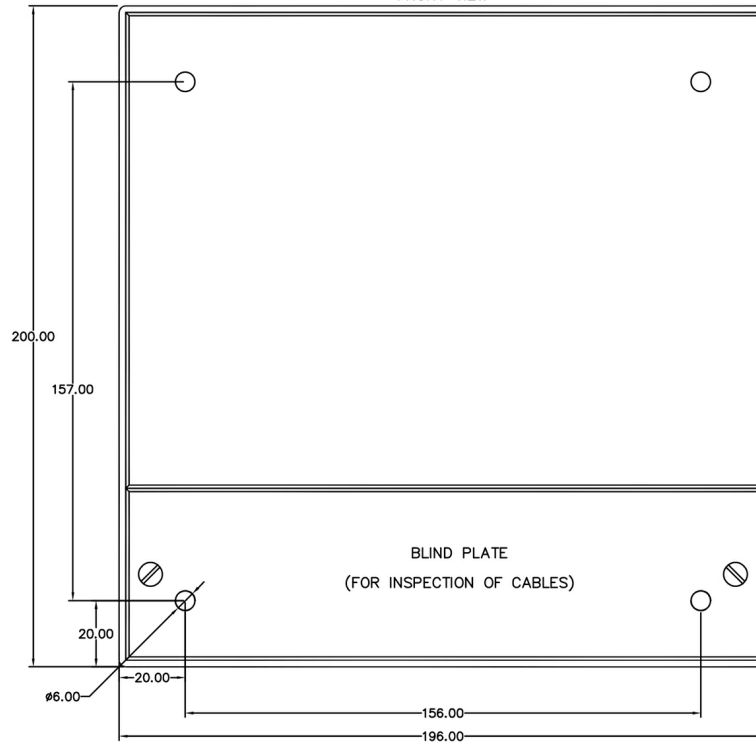

FOR WALL MOUNTING
BOTTOM VIEW

FRONT VIEW