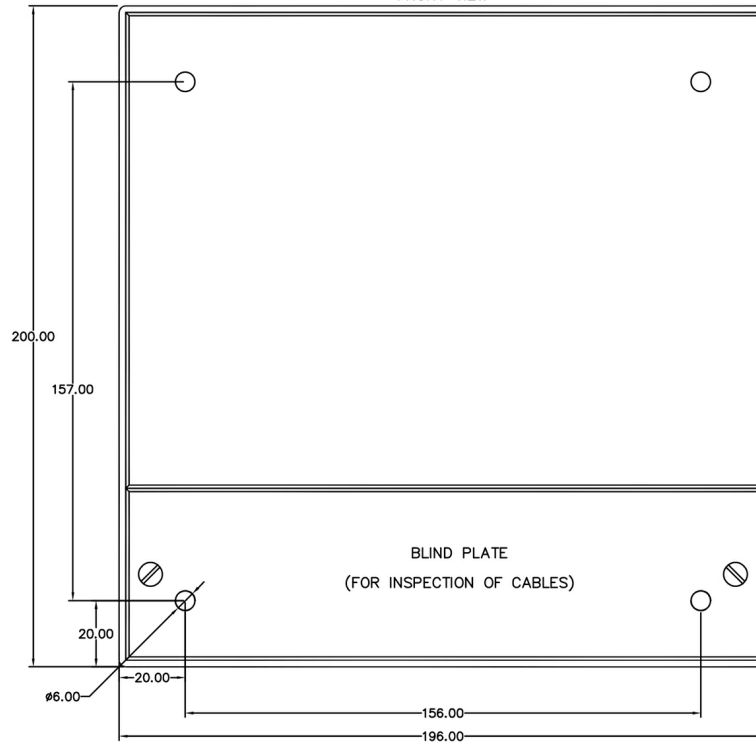

## Wallbox for CIS (192mm)

Wallbox for CIS Talkback System (144x192mm)

✓ On-wall box designed for CIS Talk-Back systems

---

## Description

Wall/Bulkhead-mounting box for CIS P-3102, P-3130 and P-3132 (144x192 mm)

## Technical Dimensions

FOR WALL MOUNTING  
BOTTOM VIEW

FRONT VIEW

## GENERAL

Color	Black
Material	Epoxy covered aluminum (aludine treated)
Dimensions (WXHxD)	196 x 200 x 100 mm
Weight	1.2 kg
Mounting hole	Ø 6 mm
IP-rating	IP-22