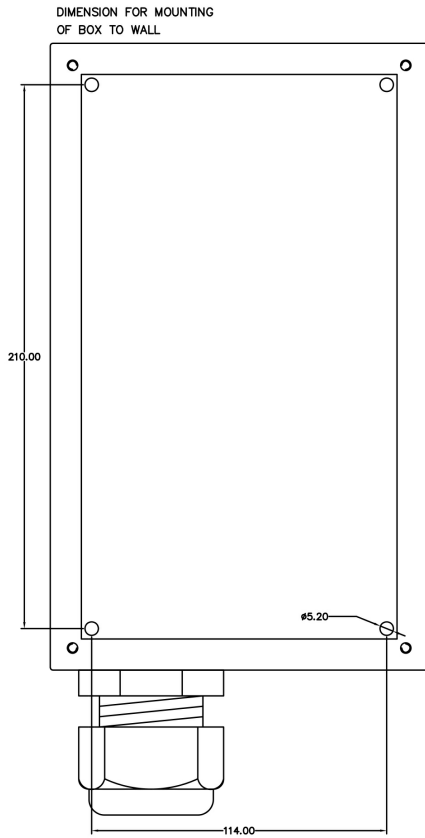

4000315213

Wall Box for P-9135

Wallbox for CIS Talkback System

- ✓ On-wall box designed for P-9135
- ✓ Engine control-room telephone

Description

Wall/Bulkhead-mounting box for CIS Substation P-9135

Technical Dimensions

Specifications

GENERAL

Color	Black
Material	Epoxy covered aluminum (aludine treated)
Dimensions (WXHxD)	146 x 242 x 90 mm
Weight	1.0 kg
Mounting hole	Ø 5.2 mm
IP-rating	IP-22