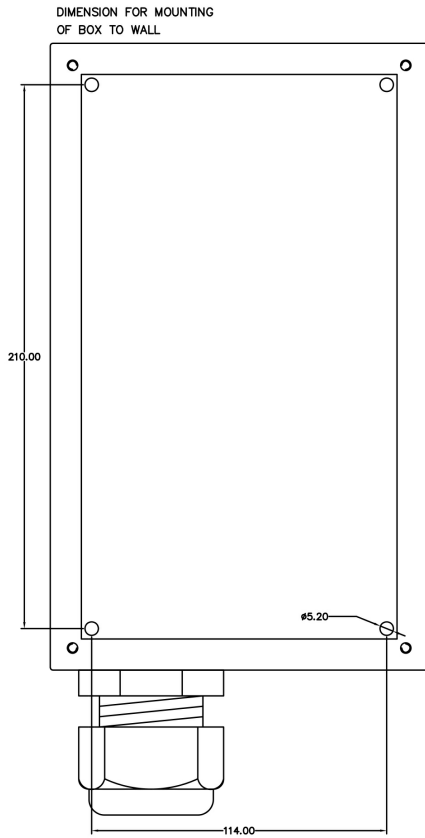

## Wall Box for P-9135

Wallbox for CIS Talkback System

- ✓ On-wall box designed for P-9135
- ✓ Engine control-room telephone

---

---

## Description

Wall/Bulkhead-mounting box for CIS Substation P-9135

## Technical Dimensions

## GENERAL

Color	Black
Material	Epoxy covered aluminum (aludine treated)
Dimensions (WXHxD)	146 x 242 x 90 mm
Weight	1.0 kg
Mounting hole	Ø 5.2 mm
IP-rating	IP-22