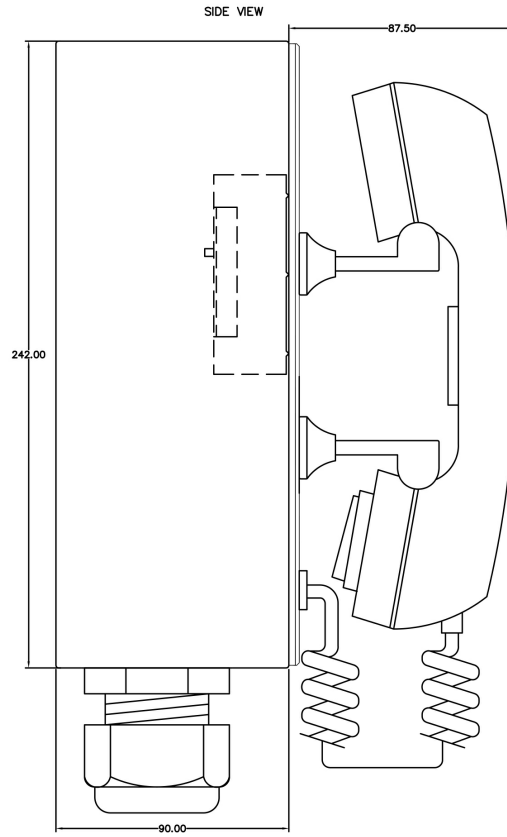

4000315213

Wall Box for P-9135

Wallbox for CIS Talkback System

- ✓ On-wall box designed for P-9135
- ✓ Engine control-room telephone

Description

Wall/Bulkhead-mounting box for CIS Substation P-9135

Technical Dimensions

Specifications

GENERAL

Color	Black
Material	Epoxy covered aluminum (aludine treated)
Dimensions (WXHxD)	146 x 242 x 90 mm
Weight	1.0 kg
Mounting hole	Ø 5.2 mm
IP-rating	IP-22