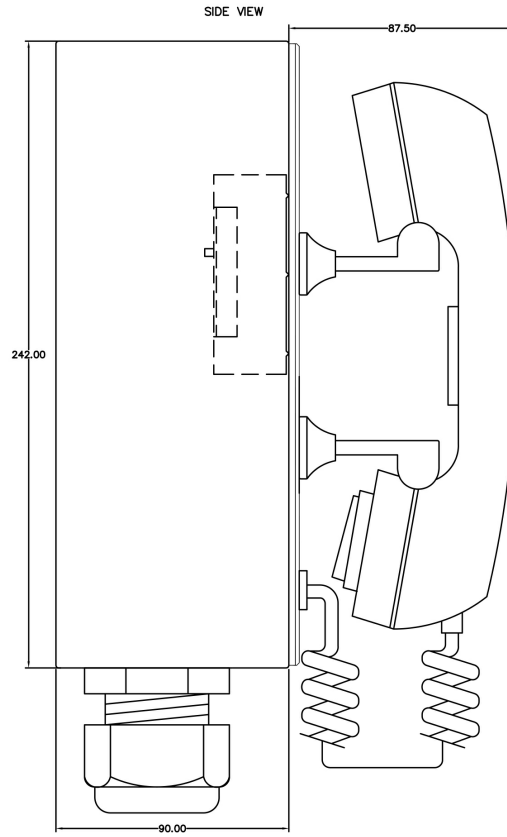

## Wall Box for P-9135

Wallbox for CIS Talkback System

- ✓ On-wall box designed for P-9135
- ✓ Engine control-room telephone

---

---

## Description

Wall/Bulkhead-mounting box for CIS Substation P-9135

## Technical Dimensions

## GENERAL

Color	Black
Material	Epoxy covered aluminum (aludine treated)
Dimensions (WXHxD)	146 x 242 x 90 mm
Weight	1.0 kg
Mounting hole	Ø 5.2 mm
IP-rating	IP-22