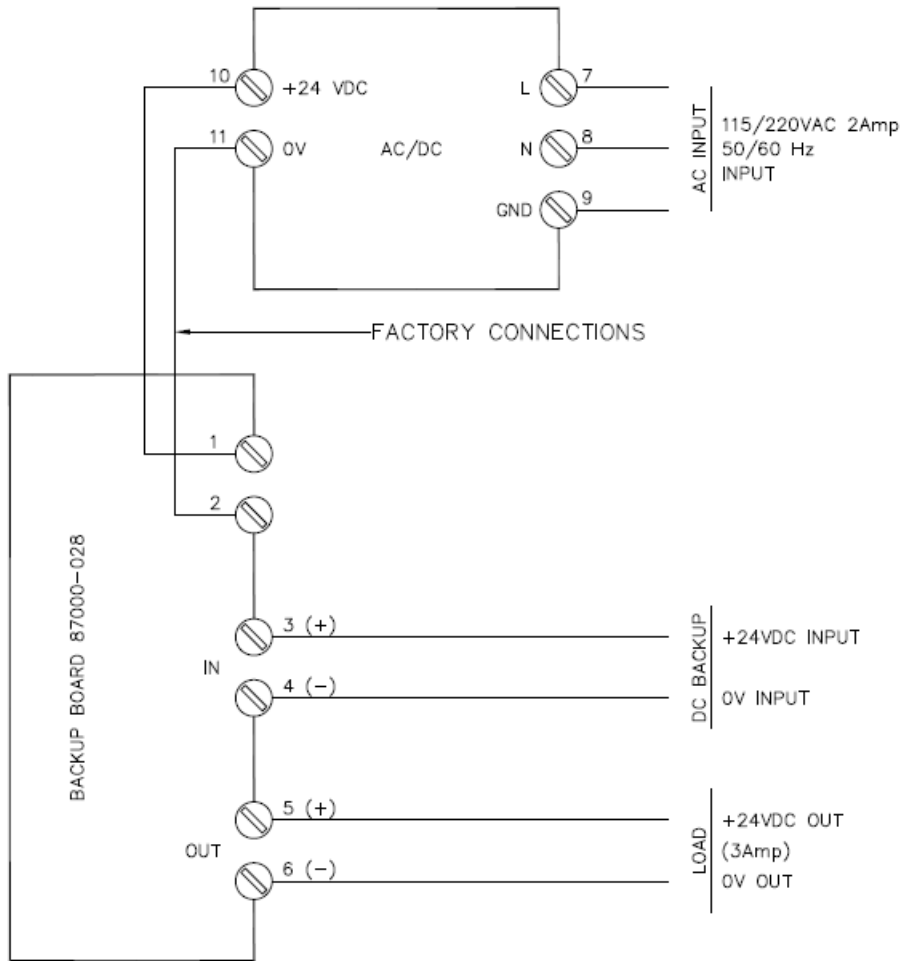

4000014823

P-9014

Power Supply 220/110V AC - 24V DC

- ✓ 75W
- ✓ AC power supply for CIS P31xx systems
- ✓ Automatic fallback to 24VDC Backup power

Onboard communication

Description

Power supply for all CIS P31XX models

Technical Dimensions

Specifications

ELECTRICAL

Primary Input 93-132 / 187-264V AC

Secondary Input 21 - 32 VDC

Power output 24 DC / 3A

MECHANICAL

Dimensions ((WxHxD)	120 x 200 x 78 mm
Weight	1.2 kg
Material	ABS
Colour	RAL 7035 - Grey
Mounting	4 x 4mm bolts
Cable Entry	Bottom - 4x PG 13.5
Protection	IP-20

Used With

P-3100

CIS Talkback Master Station

Item Number: 4000016771

P-3101

CIS Talkback Master Station

Item Number: 4000016774

P-3102