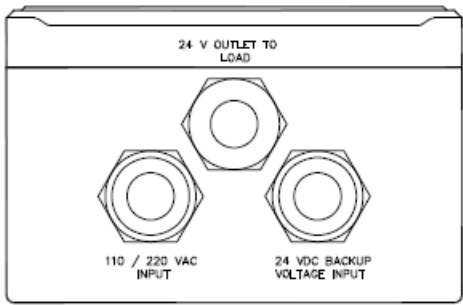

4000014823

P-9014

Power Supply 220/110V AC - 24V DC

- ✓ 75W
- ✓ AC power supply for CIS P31xx systems
- ✓ Automatic fallback to 24VDC Backup power

Onboard communication

Description

Power supply for all CIS P31XX models

Technical Dimensions

Specifications

ELECTRICAL

Primary Input 93-132 / 187-264V AC

Secondary Input 21 - 32 VDC

Power output 24 DC / 3A

MECHANICAL

Dimensions ((WxHxD)	120 x 200 x 78 mm
Weight	1.2 kg
Material	ABS
Colour	RAL 7035 - Grey
Mounting	4 x 4mm bolts
Cable Entry	Bottom - 4x PG 13.5
Protection	IP-20