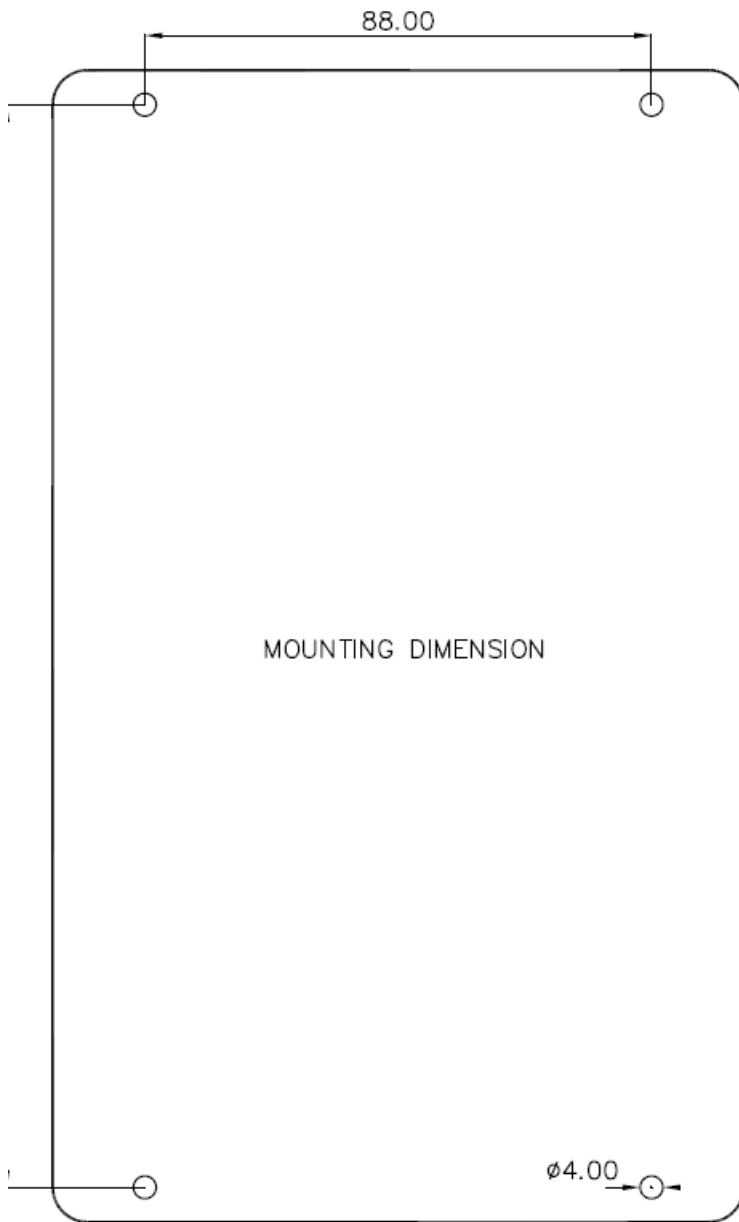

4000014823

P-9014

Power Supply 220/110V AC - 24V DC

- ✓ 75W
- ✓ AC power supply for CIS P31xx systems
- ✓ Automatic fallback to 24VDC Backup power

Onboard communication

Description

Power supply for all CIS P31XX models

Technical Dimensions

Specifications

ELECTRICAL

Primary Input 93-132 / 187-264V AC

Secondary Input 21 - 32 VDC

Power output 24 DC / 3A

MECHANICAL

Dimensions ((WxHxD)	120 x 200 x 78 mm
Weight	1.2 kg
Material	ABS
Colour	RAL 7035 - Grey
Mounting	4 x 4mm bolts
Cable Entry	Bottom - 4x PG 13.5
Protection	IP-20