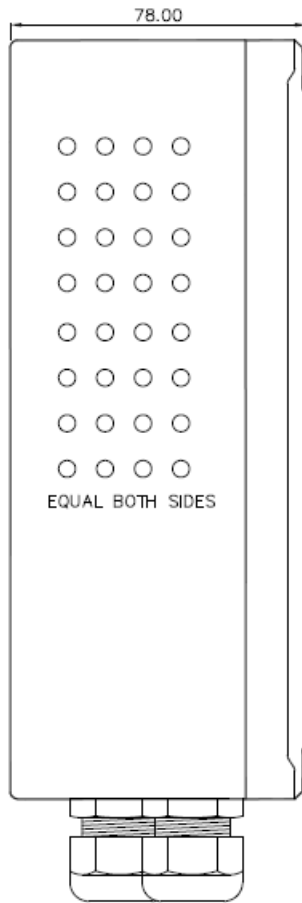

4000014823

P-9014

Power Supply 220/110V AC - 24V DC

- ✓ 75W
- ✓ AC power supply for CIS P31xx systems
- ✓ Automatic fallback to 24VDC Backup power

Onboard communication

Description

Power supply for all CIS P31XX models

Technical Dimensions

Specifications

ELECTRICAL

Primary Input 93-132 / 187-264V AC

Secondary Input 21 - 32 VDC

Power output 24 DC / 3A

MECHANICAL

Dimensions ((WxHxD)	120 x 200 x 78 mm
Weight	1.2 kg
Material	ABS
Colour	RAL 7035 - Grey
Mounting	4 x 4mm bolts
Cable Entry	Bottom - 4x PG 13.5
Protection	IP-20