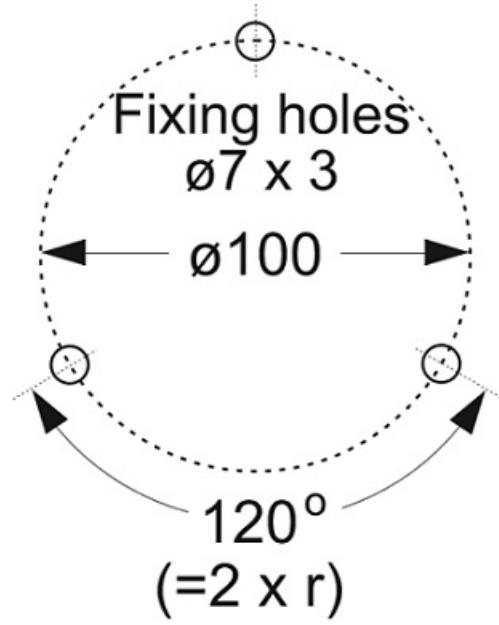

### Description

- ✓ Used in noisy areas to indicate a call
- ✓ Equipped with 1m Cable
- ✓ 24 VDC

Rotating beacon in painted mild steel housing, for less aggressive environments. Enduring with low noise friction-gear.

### Technical Dimensions

## GENERAL

Operating voltage	24V DC +-10%
Lamp source	70 W halogen (H1)
Rated current	3A
Flash frequency	180 r.p.m.
Operating temp	-10°C to +50°C
Material	Housing : Painted mild st. / Lens : PC
Housing Colour	Grey
Duty cycle	100%
Connection	1mtr. cable
IP-class	IP-54
Dimensions (mm)	148Ø x 215H
Weight	1.1 kg
Environmental Condition	Protected