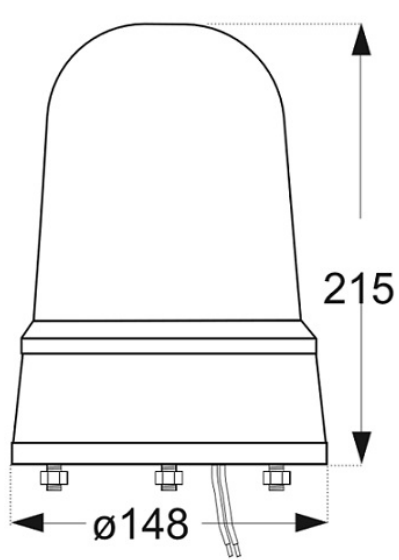

3006102041

EHS-24O – Rotary Signal Light, 24 V DC (Orange)

Rotary Light 24V DC

- ✓ Rotary orange light for clear visual call indication
- ✓ Compatible with Zenitel TFIE and other industrial telephones/intercoms
- ✓ Suitable for 24 V DC installations
- ✓ Impact-resistant dome and metal base
- ✓ IP54 protection against dust and splashing water
- ✓ Easy surface or wall mounting
- ✓ Available in various color domes - *see specifications TAB for details*
- ✓ Please note that this product has been replaced by Item Number: 1016544

Built for industrial and maritime applications, the EHS-24O features an IP54-rated housing, impact-resistant polycarbonate dome, and simple wall or surface installation.

The unit is available in multiple dome color variants for different signaling purposes. *Details in Specifications TAB.*

Please note that this product has been replaced by Item Number: 1016544

Technical Dimensions

Specifications

GENERAL

Operating voltage	24V DC +-10%
Lamp source	70 W halogen (H1)
Rated current	3A
Flash frequency	180 r.p.m.
Operating temp	-10°C to +50°C
Material	Housing : Painted mild st. / Lens : PC
Housing Colour	Grey
Duty cycle	100%
Connection	1mtr. cable
IP-class	IP-54
Dimensions (mm)	148Ø x 215H
Weight	1.1 kg
Environmental Condition	Protected