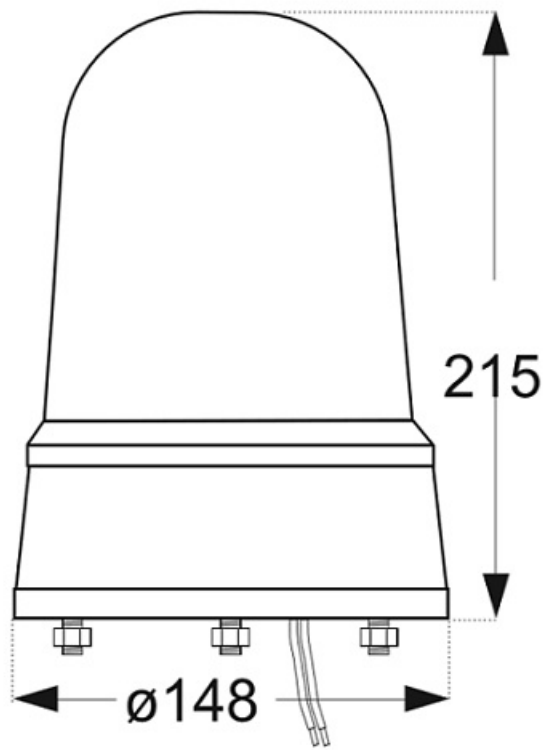

### Description

- ✓ Used in noisy areas to indicate a call
- ✓ Equipped with 1m Cable
- ✓ 24 VDC

Rotating beacon in painted mild steel housing, for less aggressive environments. Enduring with low noise friction-gear.

### Technical Dimensions

## GENERAL

Operating voltage	24V DC +-10%
Lamp source	70 W halogen (H1)
Rated current	3A
Flash frequency	180 r.p.m.
Operating temp	-10°C to +50°C
Material	Housing : Painted mild st. / Lens : PC
Housing Colour	Grey
Duty cycle	100%
Connection	1mtr. cable
IP-class	IP-54
Dimensions (mm)	148Ø x 215H
Weight	1.1 kg
Environmental Condition	Protected