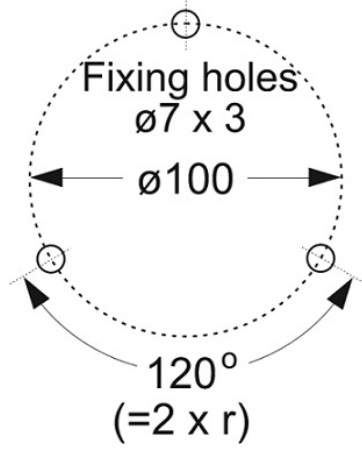

3006102041

EHS-24O – Rotary Signal Light, 24 V DC (Orange)

Rotary Light 24V DC

- ✓ Rotary orange light for clear visual call indication
- ✓ Compatible with Zenitel TFIE and other industrial telephones/intercoms
- ✓ Suitable for 24 V DC installations
- ✓ Impact-resistant dome and metal base
- ✓ IP54 protection against dust and splashing water
- ✓ Easy surface or wall mounting
- ✓ Available in various color domes - *see specifications TAB for details*
- ✓ Please note that this product has been replaced by Item Number: 1016544

Built for industrial and maritime applications, the EHS-24O features an IP54-rated housing, impact-resistant polycarbonate dome, and simple wall or surface installation.

The unit is available in multiple dome color variants for different signaling purposes. *Details in Specifications TAB.*

Please note that this product has been replaced by Item Number: 1016544

Technical Dimensions

Specifications

GENERAL

Operating voltage	24V DC +-10%
Lamp source	70 W halogen (H1)
Rated current	3A
Flash frequency	180 r.p.m.
Operating temp	-10°C to +50°C
Material	Housing : Painted mild st. / Lens : PC
Housing Colour	Grey
Duty cycle	100%
Connection	1mtr. cable
IP-class	IP-54
Dimensions (mm)	148Ø x 215H
Weight	1.1 kg
Environmental Condition	Protected