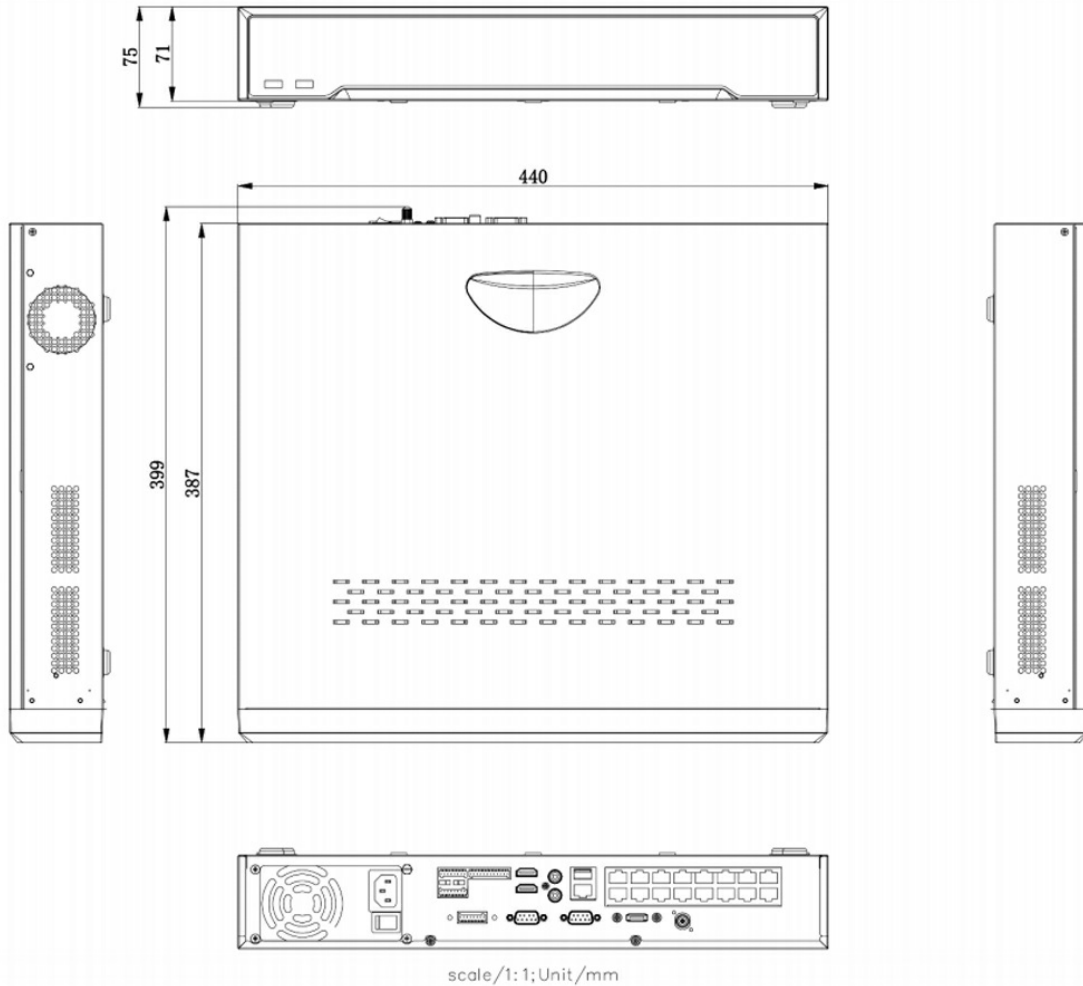

Technical Dimensions

Dimension

Specifications

VIDEO / AUDIO INPUT

IP video input:	16-ch, Up to 12 MP resolution
Two-way audio input:	1-ch, RCA (2.0 Vp-p, 1kΩ)

NETWORK

Incoming bandwidth	160Mbps
Outgoing bandwidth	256 Mbps
Remote connection	128