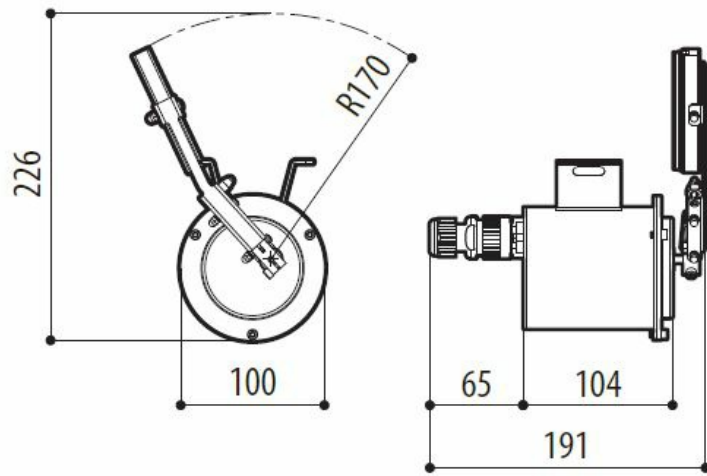

Fig. 11 VIPNX.