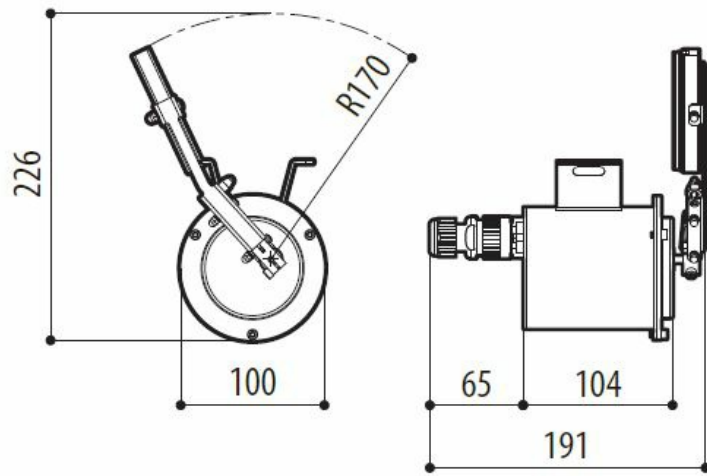

Marine Certification: Lloyd's Register Marine Type Approval

Technical Dimensions

Fig. 11 VIPNX.

Used With

NXM-IP DarkFighter camera

Stainless steel housing
(NXM36) with IP DarkFighter
Camera

Item Number: 2310101063