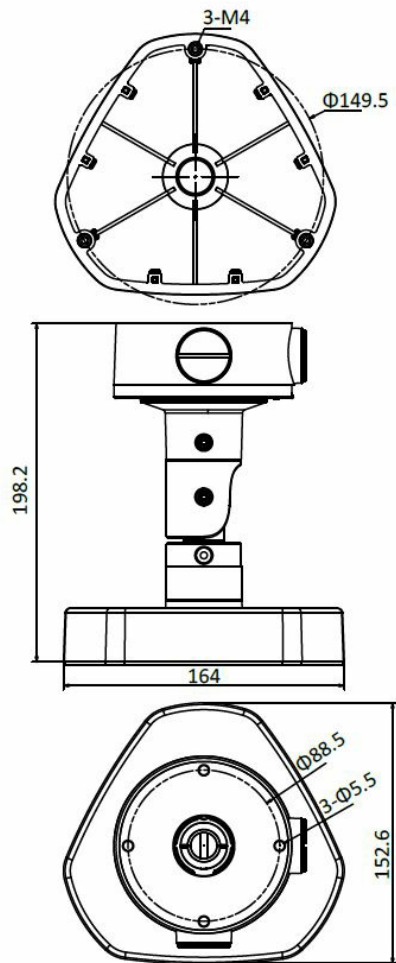

2310111136

DS-1283ZJ wall mount bracket

Wall Mounting Bracket for Fisheye CCTV camera

- ✓ Aluminum alloy material with surface spray treatment
- ✓ The camera can be fixed on the bracket directly
- ✓ Design of cap is for convenient wiring
- ✓ The bracket can be adjusted in the panning and tilting direction for the mounting angle adjustment

Description

NOTICE

- ✓ The bracket should be installed on flat wall
- ✓ Waterproof rubber is necessary for outdoor application
- ✓ The wall must be capable of supporting over 3 times as much as the total weight of the camera and the mount.
- ✓ The maximum load capacity of the bracket is 2kg

Technical Dimensions

Dimension

Specifications

SPECIFICATION

Model	DS-1283ZJ
Model	Wall Mounting Bracket for Fisheye
Color	Hik white
Adjustment angle	Panning: 360° /Tilting: 100° /Rotation: 360°
Material	Aluminum alloy
Dimension	164x152.6x198.2mm
Weight	785g