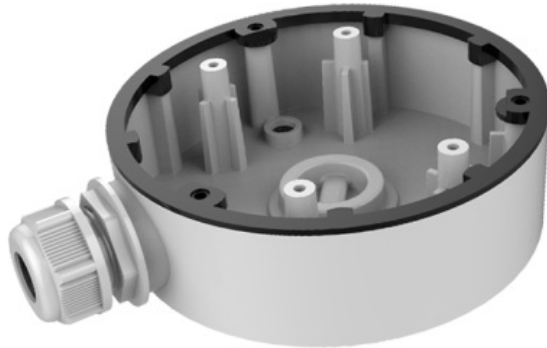

## DS-1280ZJ-DM46 Junction box

Junction box for DS-2CD2523GO-IWS

- ✓ Aluminum alloy material with surface spray treatment
- ✓ Supports bottom outlet, and side outlet
- ✓ Applies to both indoor conditions, and outdoor conditions

### NOTICE

- ✓ The junction box should be installed on the flat surface.
- ✓ Waterproof rubber is necessary for the outdoor application.
- ✓ The wall must be capable of supporting at least 3 times as much as the total weight of the camera and the junction box.
- ✓ The junction box's maximum load capacity is 4.5 kg (9.92 lb.).

## SPECIFICATION

Model	DS-1280ZJ-DM46
Model	Junction Box
Appearance	Hikvision White
Material	Aluminum Alloy
Dimension	Φ 120 mm × 37.2 mm (Φ 4.72" × 1.46")
Weight	250 g (0.55 lb.)