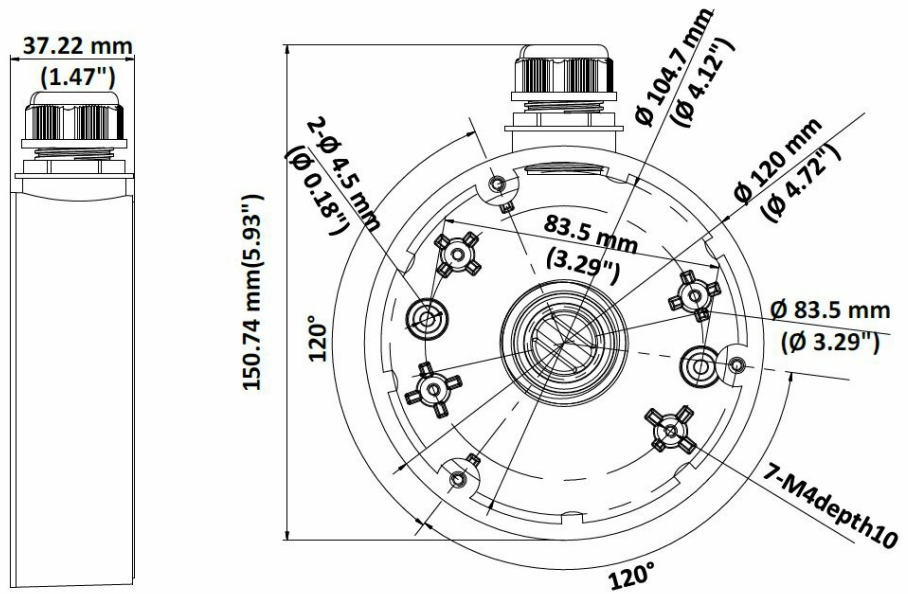

## Description

## Technical Dimensions

# Dimension

## SPECIFICATION

Model	DS-1280ZJ-DM46
Model	Junction Box
Appearance	Hikvision White
Material	Aluminum Alloy
Dimension	Φ 120 mm × 37.2 mm (Φ 4.72" × 1.46")
Weight	250 g (0.55 lb.)