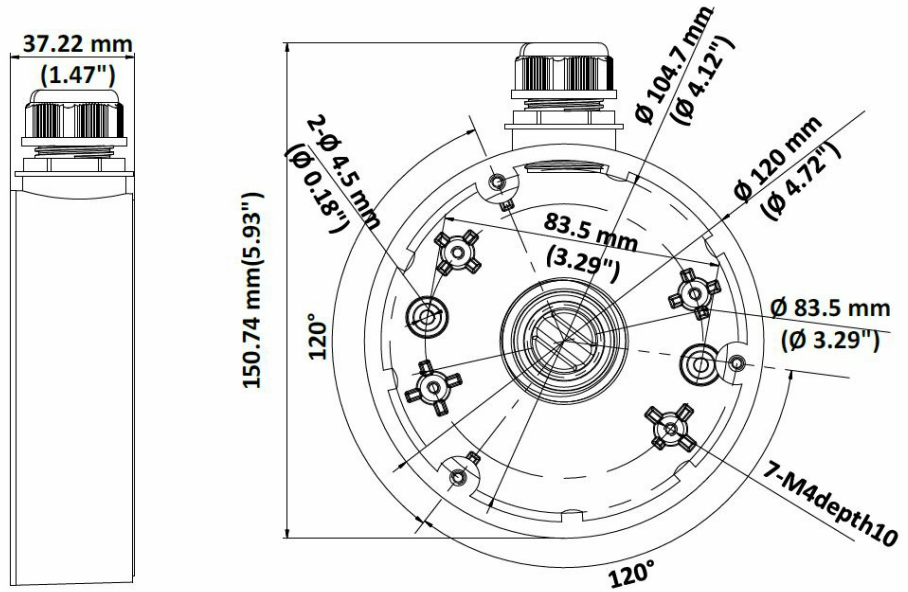

## Description

## Technical Dimensions

# Dimension

## SPECIFICATION

Model	DS-1280ZJ-DM46
Model	Junction Box
Appearance	Hikvision White
Material	Aluminum Alloy
Dimension	Φ 120 mm × 37.2 mm (Φ 4.72" × 1.46")
Weight	250 g (0.55 lb.)