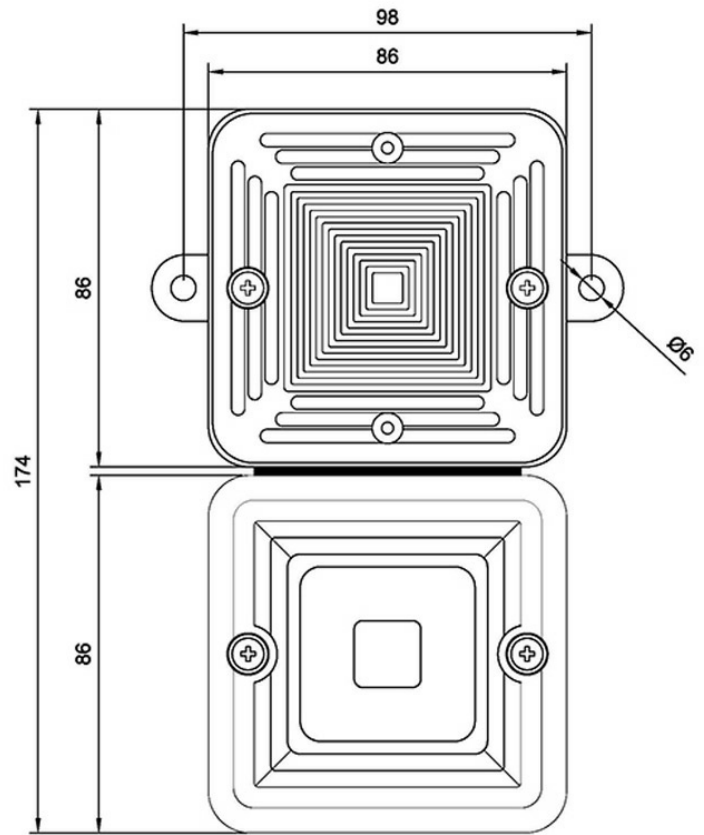

3006102070

SON-16O

Combined Audio Visual 24VDC 100 DB

Also available in other colors:

- ✓ 3006102067 - SON-16B Combined audible/visual 24VDC 100dB blue
- ✓ 3006102068 - SON-16G Combined audible/visual 24VDC 100dB green
- ✓ 3006102069 - SON-16K Combined audible/visual 24VDC 100dB clear
- ✓ 3006102071 - SON-16R Combined audible/visual 24VDC 100dB red

 IP66

Description

SON-16 is a compact 100dB(A) alarm sounder combined with a 5 Joule Xenon strobe beacon. The IP66 housing is ideal for all general signalling applications including fire, security and process control.

Technical Dimensions

Specifications

GENERAL

Sounder Voltage Range	10-30Vdc
Sounder Current mA	25mA (current at nominal voltage on Tone 2)
Sounder Maximum Output	100 dB(A) @ 1 meter
Sounder Nominal Output	99dB(A) @ 1m +/- 3dB - Tone 1
No. of Tones	10
No. of Stages	2
Volume control	On board potentiometer
Sounder Effective Range	30m @ 1KHz
Beacon Voltage Range	20-28Vdc
Beacon Current mA	250mA
Beacon Energy	5 Joules (5Ws)
Beacon Flash Rate	1Hz (60 fpm)
Beacon Peak Candela	86,953 cd
Ingress Protection	IP66
Housing material	High impact UL94 V0 & 5VA FR ABS
Housing Colour	Red (RAL3000)
Cable Entries	4 x M20 clearance gland knockouts in side & back
Terminals	0.5 to 1.5mm ² cables
Operating temperature	-25 to +55C
Weight	0,50kg
Environmental Condition	Exposed