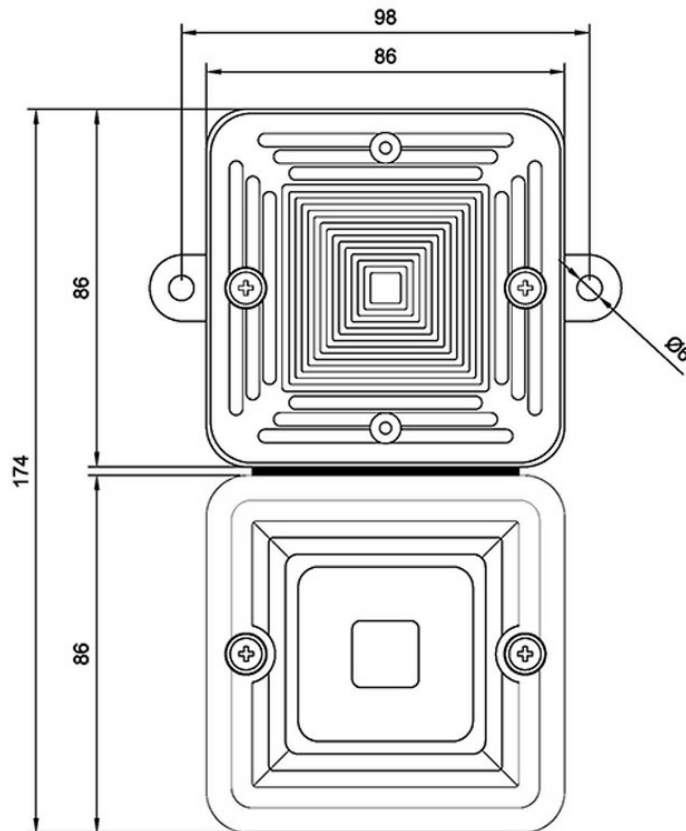

3006102070

SON-16O

Combined Audio Visual 24VDC 100 DB

Also available in other colors:

- ✓ 3006102067 - SON-16B Combined audible/visual 24VDC 100dB blue
- ✓ 3006102068 - SON-16G Combined audible/visual 24VDC 100dB green
- ✓ 3006102069 - SON-16K Combined audible/visual 24VDC 100dB clear
- ✓ 3006102071 - SON-16R Combined audible/visual 24VDC 100dB red

 IP66

Description

SON-16 is a compact 100dB(A) alarm sounder combined with a 5 Joule Xenon strobe beacon. The IP66 housing is ideal for all general signalling applications including fire, security and process control.

Technical Dimensions

Specifications

GENERAL

Sounder Voltage Range	10-30Vdc
Sounder Current mA	25mA (current at nominal voltage on Tone 2)
Sounder Maximum Output	100 dB(A) @ 1 meter
Sounder Nominal Output	99dB(A) @ 1m +/- 3dB - Tone 1
No. of Tones	10
No. of Stages	2
Volume control	On board potentiometer
Sounder Effective Range	30m @ 1KHz
Beacon Voltage Range	20-28Vdc
Beacon Current mA	250mA
Beacon Energy	5 Joules (5Ws)
Beacon Flash Rate	1Hz (60 fpm)
Beacon Peak Candela	86,953 cd
Ingress Protection	IP66
Housing material	High impact UL94 V0 & 5VA FR ABS
Housing Colour	Red (RAL3000)
Cable Entries	4 x M20 clearance gland knockouts in side & back
Terminals	0.5 to 1.5mm ² cables
Operating temperature	-25 to +55C
Weight	0,50kg
Environmental Condition	Exposed