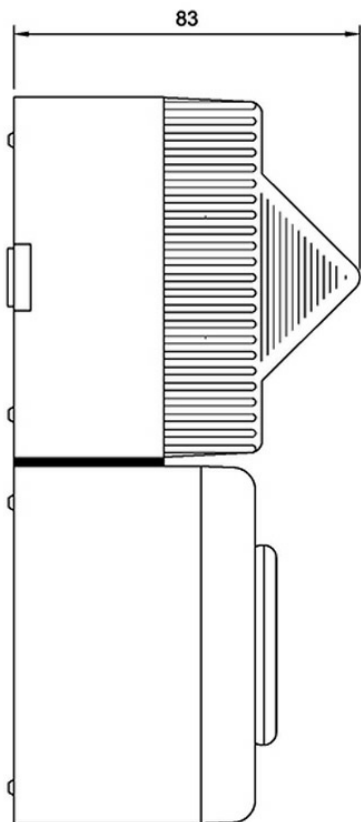

 IP66

Description

SON-16 is a compact 100dB(A) alarm sounder combined with a 5 Joule Xenon strobe beacon. The IP66 housing is ideal for all general signalling applications including fire, security and process control.

Technical Dimensions

Specifications

GENERAL

Sounder Voltage Range	10-30Vdc
Sounder Current mA	25mA (current at nominal voltage on Tone 2)
Sounder Maximum Output	100 dB(A) @ 1 meter
Sounder Nominal Output	99dB(A) @ 1m +/- 3dB - Tone 1
No. of Tones	10
No. of Stages	2
Volume control	On board potentiometer
Sounder Effective Range	30m @ 1KHz
Beacon Voltage Range	20-28Vdc
Beacon Current mA	250mA
Beacon Energy	5 Joules (5Ws)
Beacon Flash Rate	1Hz (60 fpm)
Beacon Peak Candela	86,953 cd
Ingress Protection	IP66
Housing material	High impact UL94 V0 & 5VA FR ABS
Housing Colour	Red (RAL3000)
Cable Entries	4 x M20 clearance gland knockouts in side & back
Terminals	0.5 to 1.5mm ² cables
Operating temperature	-25 to +55C
Weight	0,50kg
Environmental Condition	Exposed