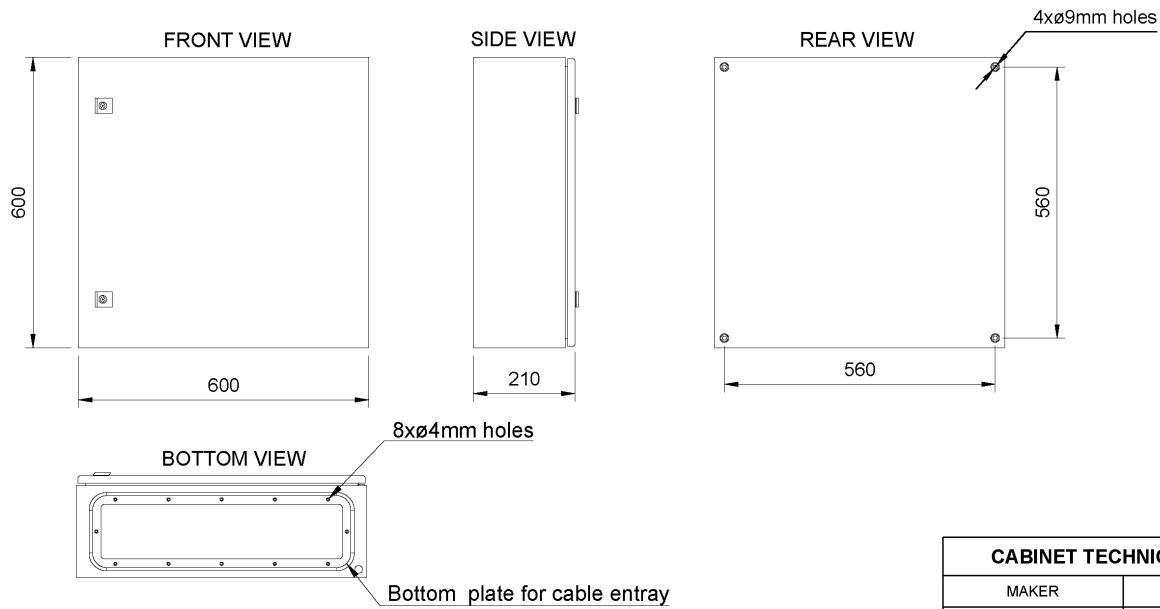

3006222139

G0351

Cabinet For 4 Modules

Description

- ✓ This is the basic main paging central cabinet when you need modules such as PABX-module or an alarm module combined with one transmitters module
- ✓ Up to three modules can be fitted besides the power supply
- ✓ A central unit module is always needed in the main paging central cabinet.
- ✓ Add G0352 cabinets If more transmitter modules are needed to have full coverage throughout the vessel

Technical Dimensions

CABINET TECHNICAL DATA	
MAKER	RITTAL
MODEL	AE 1060.500
COLOR	RAL 7035
BASE WEIGHT	22.8 kg
PROTECTION	IP66

Specifications

GENERAL

Power supply: 230VAC	230V AC
Power consumption	Max. 130W
Connection	Screw terminals
Cabinet colour	RAL 7032
Dimension (mm)	600W x 600H x 210D