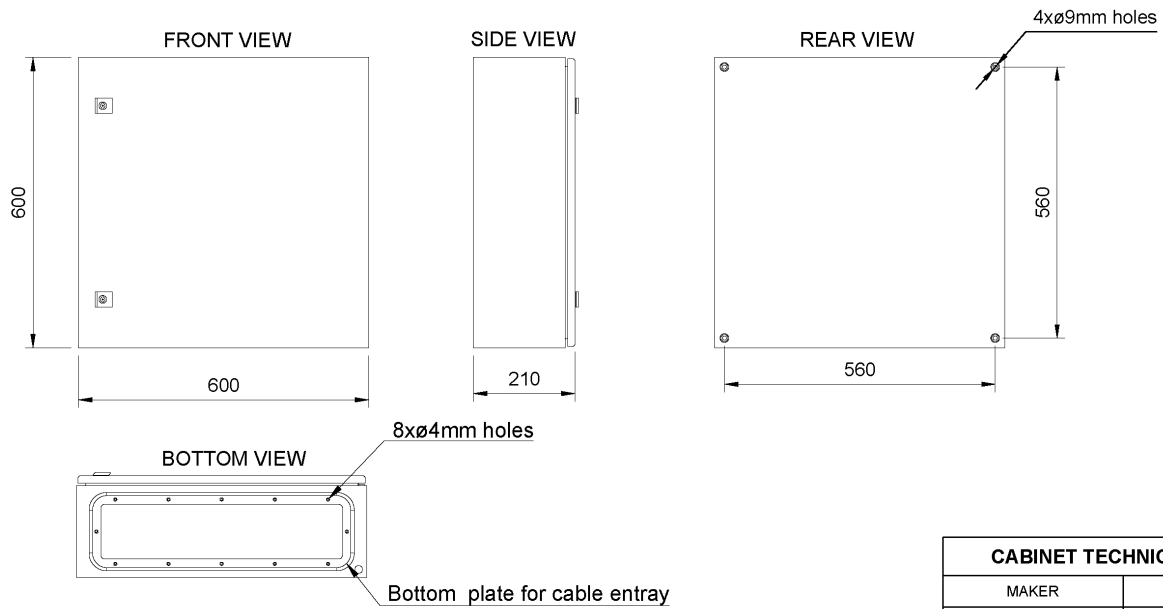

3006222139

G0351

Cabinet For 4 Modules

Description

- ✓ This is the basic main paging central cabinet when you need modules such as PABX-module or an alarm module combined with one transmitters module
- ✓ Up to three modules can be fitted besides the power supply
- ✓ A central unit module is always needed in the main paging central cabinet.
- ✓ Add G0352 cabinets If more transmitter modules are needed to have full coverage throughout the vessel

Technical Dimensions

CABINET TECHNICAL DATA	
MAKER	RITTAL
MODEL	AE 1060.500
COLOR	RAL 7035
BASE WEIGHT	22.8 kg
PROTECTION	IP66

Specifications

GENERAL

Power supply: 230VAC	230V AC
Power consumption	Max. 130W
Connection	Screw terminals
Cabinet colour	RAL 7032
Dimension (mm)	600W x 600H x 210D