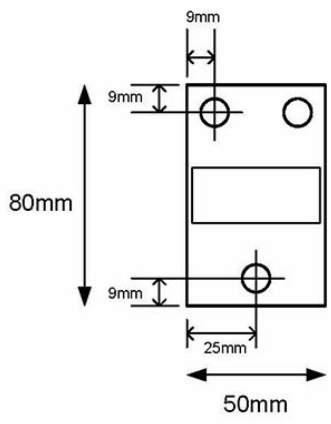

2310101075

SH50H

Camera Seahawk Maritime colour, 12VDC, 50deg, IP66/IP67

IP67

Description

- ✓ High Dynamic Range to see bright and dark details simultaneously
- ✓ Image Sensor 1/3" CMOS, WDR dual shutter
- ✓ Color 0.26 lux
- ✓ B/W 0,02 lux
- ✓ Power consumption 380mA (12VDC)

Technical Dimensions

Specifications

GENERAL

Size (Length w/ bracket)	360 mm
Weight	2.7 kg

Accessories

VR1T Power Converter 24VDC/AC to 12VDC/1A

Power Converter

Item Number: 2310102077