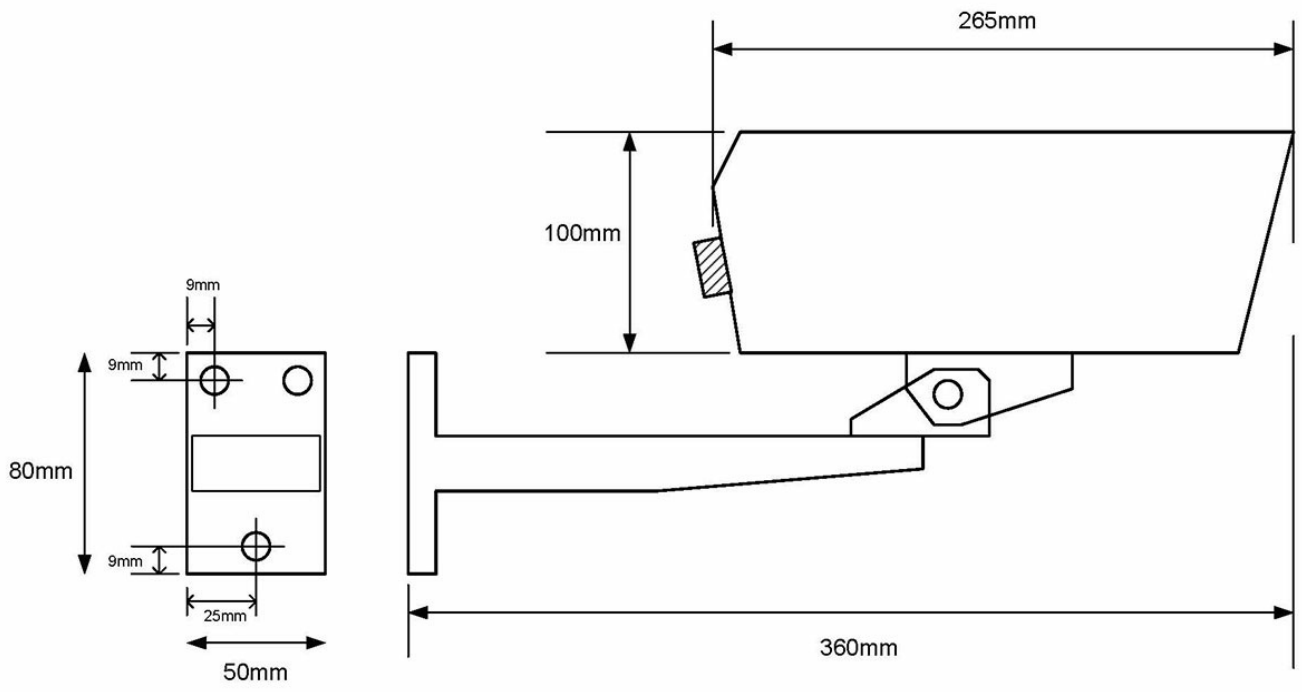

2310101075

SH50H

Camera Seahawk Maritime colour, 12VDC, 50deg, IP66/IP67

IP67

Description

- ✓ High Dynamic Range to see bright and dark details simultaneously
- ✓ Image Sensor 1/3" CMOS, WDR dual shutter
- ✓ Color 0.26 lux
- ✓ B/W 0,02 lux
- ✓ Power consumption 380mA (12VDC)

Technical Dimensions

Specifications

GENERAL

Size (Length w/ bracket)	360 mm
Weight	2.7 kg

Accessories

VR1T Power Converter 24VDC/AC to 12VDC/1A

Power Converter

Used With