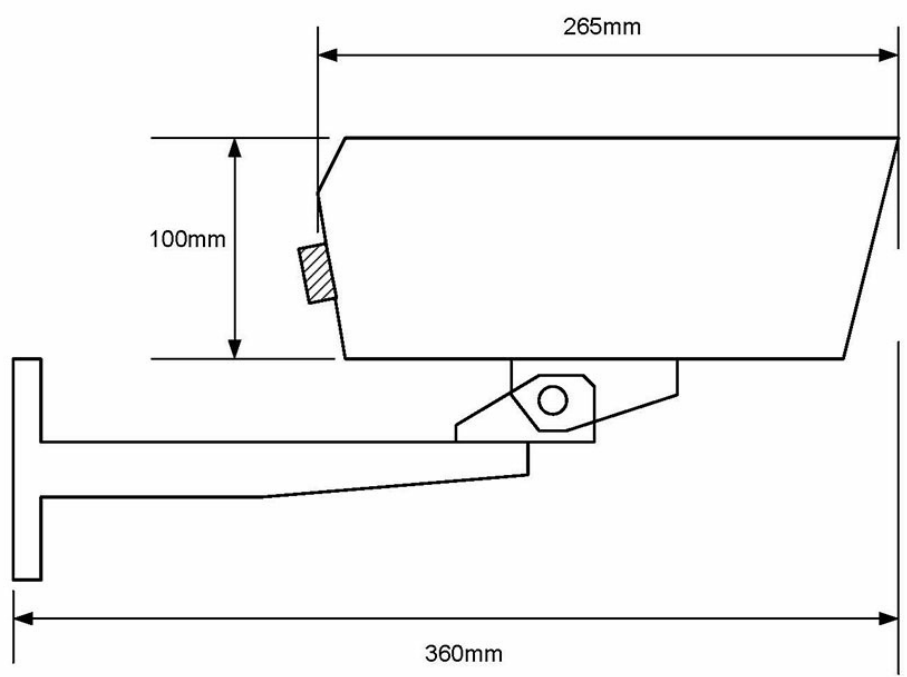

2310101075

SH50H

Camera Seahawk Maritime colour, 12VDC, 50deg, IP66/IP67

IP67

Description

- ✓ High Dynamic Range to see bright and dark details simultaneously
- ✓ Image Sensor 1/3" CMOS, WDR dual shutter
- ✓ Color 0.26 lux
- ✓ B/W 0,02 lux
- ✓ Power consumption 380mA (12VDC)

Technical Dimensions

Specifications

GENERAL

Size (Length w/ bracket)	360 mm
Weight	2.7 kg

Accessories

VR1T Power Converter 24VDC/AC to 12VDC/1A

Power Converter

Item Number: 2310102077