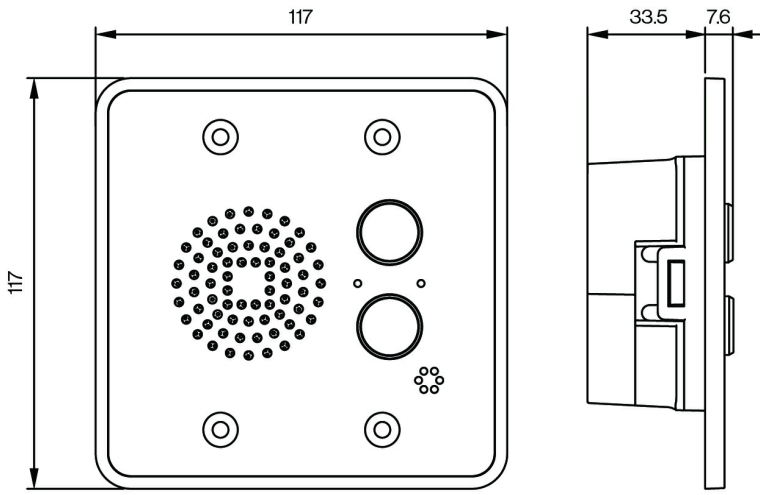

### Technical Dimensions

All dimensions in mm

## CONSTRUCTION

Dimensions (HxWxD)	117 x 117 x 39 mm / 4.6" x 4.6" x 1.5"
Dimensions after flush mount	117 x 117 x 5.5 mm / 4.6" x 4.6" x 0.2"
Weight	0.3 kg / 0.66 lbs.
Faceplate material	2 mm / 0.12" PMMA, colour printed on back side
Base / frame material	3 mm / 0.12" Aluminum alloy - A413.0, AlSi12Fe, painted
Electronics cover material	Polycarbonate (translucent)
Loudspeaker poke protection, small diameter objects	Stainless steel mesh, acoustically transparent