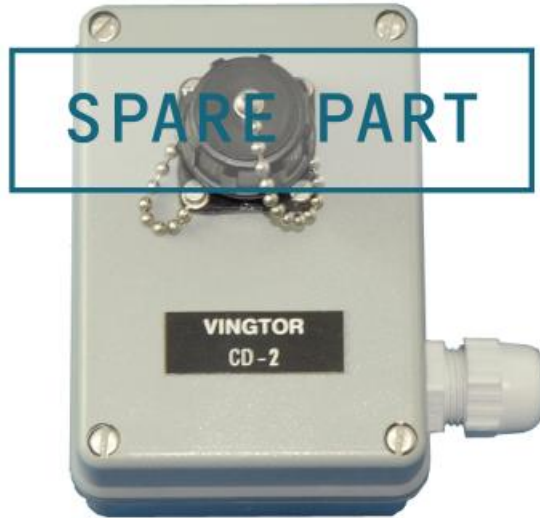

1020600989

CD-2

Plugbox

 IP66

## Description

- ✓ Watertight plug box
- ✓ Designed to be used together with substations, VH-10M and VH-10M-T
- ✓ Socket with dustcap
- ✓ Delivered for bulkhead mounting
- ✓ Suitable for installation in noisy areas

## GENERAL

Connections	Screw terminals
Colour	Grey
IP rating	IP-66
Dimensions (WxHxD)	90(+24) x 110 x 63(+27) mm
Weight	0.35 kg