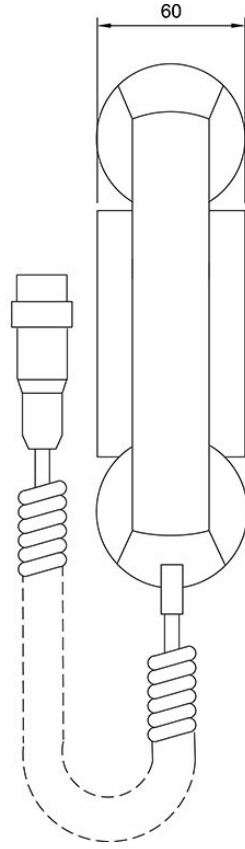

3005020032

HAS-1

Handset for STB-5

Description

- ✓ Handset with cradle
- ✓ Designed for use together with Talk-back Substation STB-5

Technical Dimensions

Specifications

GENERAL

Colour	Black
Dimensions (WxHxD)	60 x 220 x 80 mm
Weight	0.3 kg
Material	Metal (cradle) / plastic (handset)
Spiralcord	Approx. 1.2 m
Plug	5 pin DIN
Switch	ON / OFF

Used With

STB-5

Flush Mounted Substation