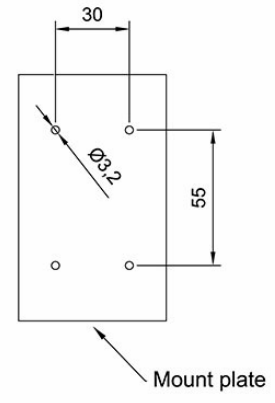

3005020032

HAS-1

Handset for STB-5

Description

- ✓ Handset with cradle
- ✓ Designed for use together with Talk-back Substation STB-5

Technical Dimensions

Specifications

GENERAL

Colour	Black
Dimensions (WxHxD)	60 x 220 x 80 mm
Weight	0.3 kg
Material	Metal (cradle) / plastic (handset)
Spiralcord	Approx. 1.2 m
Plug	5 pin DIN
Switch	ON / OFF

Used With

STB-5

Flush Mounted Substation