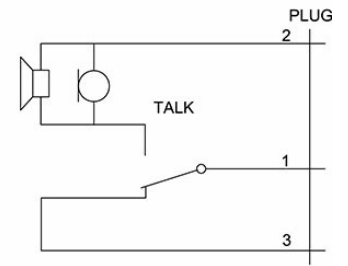

3005020032

HAS-1

Handset for STB-5

Description

- ✓ Handset with cradle
- ✓ Designed for use together with Talk-back Substation STB-5

Technical Dimensions

Specifications

GENERAL

Colour	Black
Dimensions (WxHxD)	60 x 220 x 80 mm
Weight	0.3 kg
Material	Metal (cradle) / plastic (handset)
Spiralcord	Approx. 1.2 m
Plug	5 pin DIN
Switch	ON / OFF

Used With

STB-5

Flush Mounted Substation