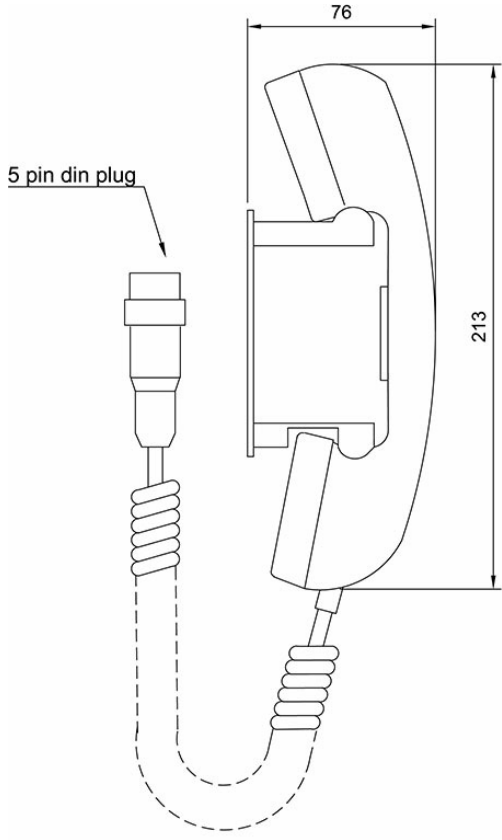

3005020032

HAS-1

Handset for STB-5

Description

- ✓ Handset with cradle
- ✓ Designed for use together with Talk-back Substation STB-5

Technical Dimensions

Specifications

GENERAL

Colour	Black
Dimensions (WxHxD)	60 x 220 x 80 mm
Weight	0.3 kg
Material	Metal (cradle) / plastic (handset)
Spiralcord	Approx. 1.2 m
Plug	5 pin DIN
Switch	ON / OFF

Used With

STB-5

Flush Mounted Substation