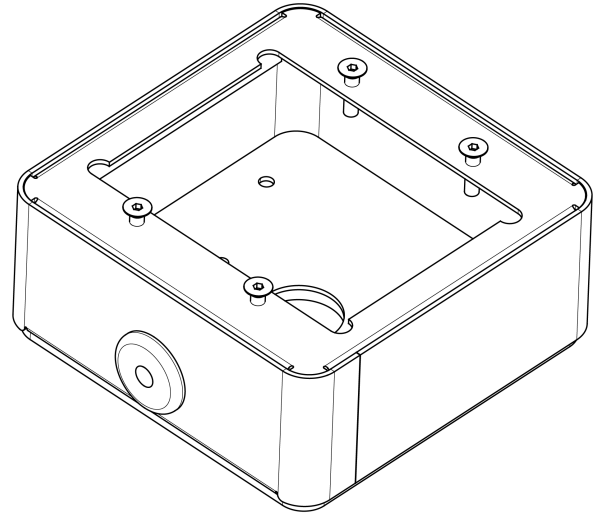

Technical Dimensions

All dimensions in mm