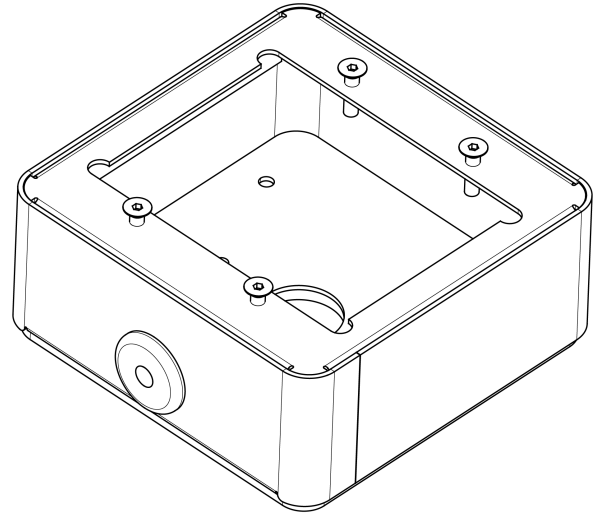

## TA-32

Turbine Mini On-Wall Back Box

 IP44

## Description

- ✓ 16-gauge galvanized steel construction
- ✓ White textured paint
- ✓ Convenient surface mounting
- ✓ Compatible with most standard 2-gang components, plates and covers
- ✓ Two 1/2" - 3/4" Concentric knockouts for conduit

The TA-32 on-wall backbox is designed for surface mounting of standard wall plates. The back box can be used to conveniently mount the Turbine Mini video station TMIV-1+. Rugged construction make the box ideal for indoor and outdoor applications.

## MECHANICAL

---

Dimensions (WxHxD): 116.5 x 116.5 x 46 mm

---

Weight: 0.4 kg

---