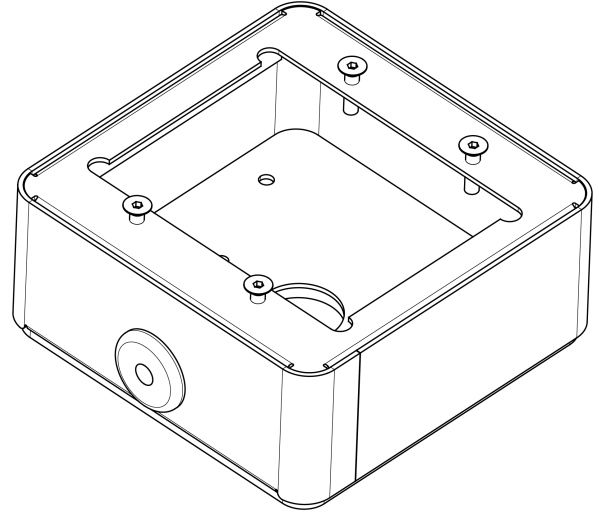

1008140320

TA-32

Turbine Mini On-Wall Back Box

Description

- ✓ 16-gauge galvanized steel construction
- ✓ White textured paint
- ✓ Convenient surface mounting
- ✓ Compatible with most standard 2-gang components, plates and covers
- ✓ Two 1/2" - 3/4" Concentric knockouts for conduit

The TA-32 on-wall backbox is designed for surface mounting of standard wall plates. The back box can be used to conveniently mount the Turbine Mini video station TMIV-1+. Rugged construction make the box ideal for indoor and outdoor applications.

Mounting holes allow for fixed mounting on virtually any wall surface. The backbox model is also available in textured black paint. Standard concentric knockouts facilitate wiring and installation.

Technical Dimensions

All dimensions in mm

Specifications

MECHANICAL

Dimensions (WxHxD): 116.5 x 116.5 x 46 mm

Weight: 0.4 kg

Used With

TMIV-1+ | Mini Video Intercom

Mini IP & SIP Video Intercom