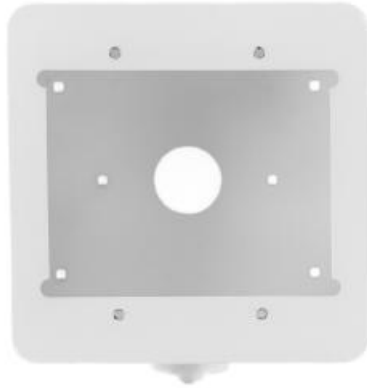

## TA-32

Turbine Mini On-Wall Back Box

 IP44

### Description

- ✓ 16-gauge galvanized steel construction
- ✓ White textured paint
- ✓ Convenient surface mounting
- ✓ Compatible with most standard 2-gang components, plates and covers
- ✓ Two 1/2" - 3/4" Concentric knockouts for conduit

The TA-32 on-wall backbox is designed for surface mounting of standard wall plates. The back box can be used to conveniently mount the Turbine Mini video station TMIV-1+. Rugged construction make the box ideal for indoor and outdoor applications.

Mounting holes allow for fixed mounting on virtually any wall surface. The backbox model is also available in textured black paint. Standard concentric knockouts facilitate wiring and installation.