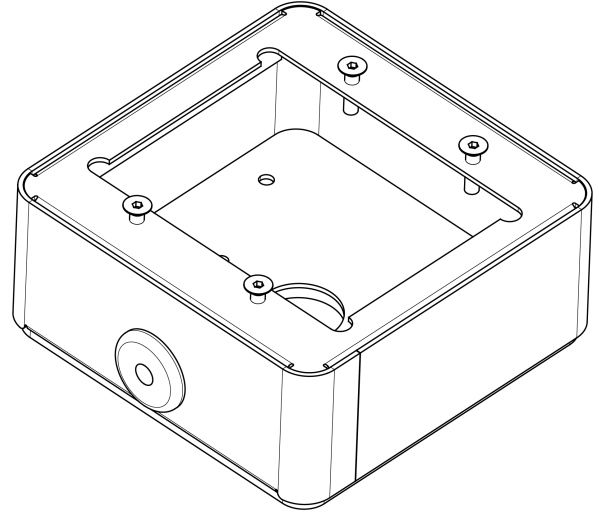

## TA-32

Turbine Mini On-Wall Back Box

 IP44

### Description

- ✓ 16-gauge galvanized steel construction
- ✓ White textured paint
- ✓ Convenient surface mounting
- ✓ Compatible with most standard 2-gang components, plates and covers
- ✓ Two 1/2" - 3/4" Concentric knockouts for conduit

The TA-32 on-wall backbox is designed for surface mounting of standard wall plates. The back box can be used to conveniently mount the Turbine Mini video station TMIV-1+. Rugged construction make the box ideal for indoor and outdoor applications.

## MECHANICAL

Dimensions (WxHxD): 116.5 x 116.5 x 46 mm

Weight: 0.4 kg