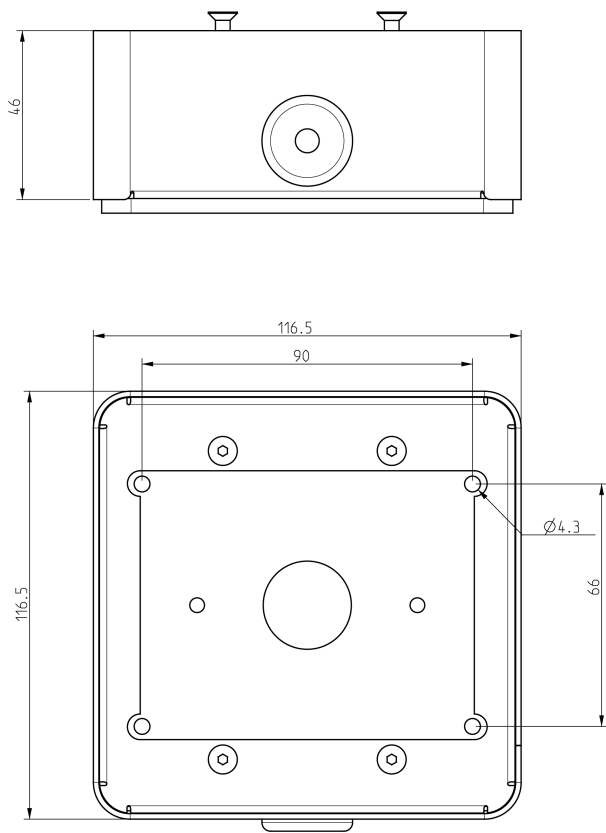

1008140320

TA-32

Turbine Mini On-Wall Back Box

Description

- ✓ 16-gauge galvanized steel construction
- ✓ White textured paint
- ✓ Convenient surface mounting
- ✓ Compatible with most standard 2-gang components, plates and covers
- ✓ Two 1/2" - 3/4" Concentric knockouts for conduit

The TA-32 on-wall backbox is designed for surface mounting of standard wall plates. The back box can be used to conveniently mount the Turbine Mini video station TMIV-1+. Rugged construction make the box ideal for indoor and outdoor applications.

Mounting holes allow for fixed mounting on virtually any wall surface. The backbox model is also available in textured black paint. Standard concentric knockouts facilitate wiring and installation.

Technical Dimensions

All dimensions in mm

Specifications

MECHANICAL

Dimensions (WxHxD): 116.5 x 116.5 x 46 mm

Weight: 0.4 kg

Used With

TMIV-1+ | Mini Video Intercom

Mini IP & SIP Video Intercom