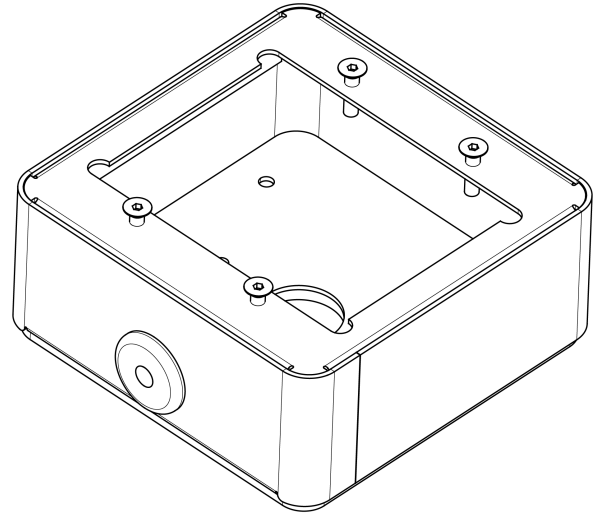

Technical Dimensions

All dimensions in mm