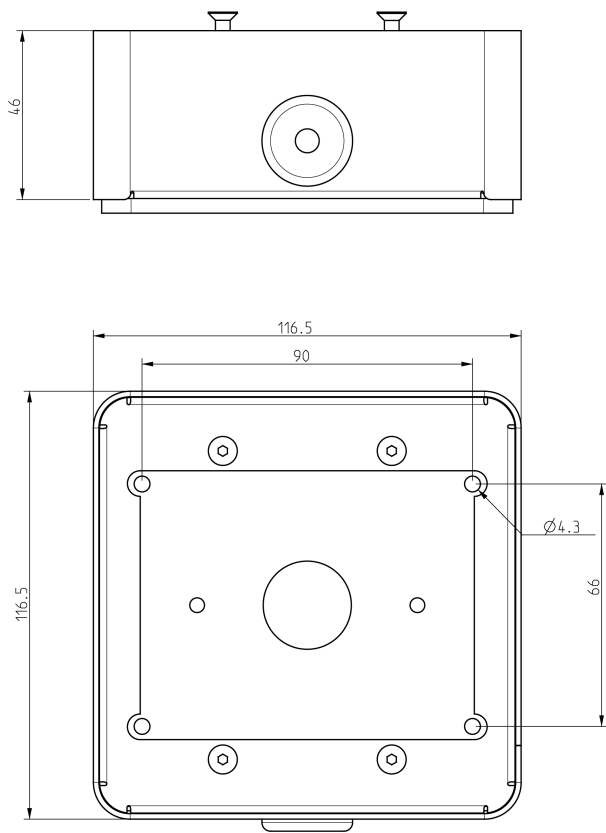

## TA-32

Turbine Mini On-Wall Back Box

 IP44

### Description

- ✓ 16-gauge galvanized steel construction
- ✓ White textured paint
- ✓ Convenient surface mounting
- ✓ Compatible with most standard 2-gang components, plates and covers
- ✓ Two 1/2" - 3/4" Concentric knockouts for conduit

### Technical Dimensions

All dimensions in mm

## MECHANICAL

Dimensions (WxHxD): 116.5 x 116.5 x 46 mm

Weight: 0.4 kg