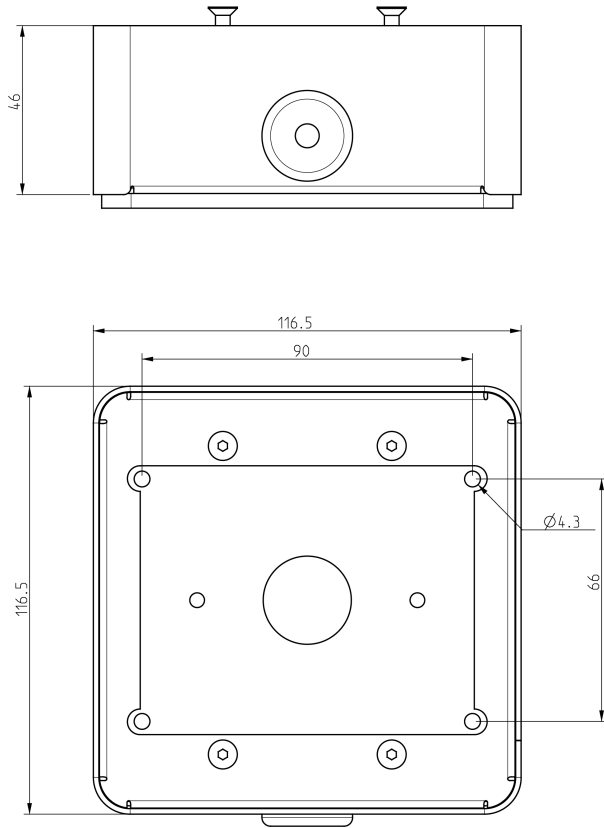

## TA-32

Turbine Mini On-Wall Back Box

 IP44

## Description

- ✓ 16-gauge galvanized steel construction
- ✓ White textured paint
- ✓ Convenient surface mounting
- ✓ Compatible with most standard 2-gang components, plates and covers
- ✓ Two 1/2" - 3/4" Concentric knockouts for conduit

# Technical Dimensions

All dimensions in mm

## MECHANICAL

---

Dimensions (WxHxD): 116.5 x 116.5 x 46 mm

---

Weight: 0.4 kg

---