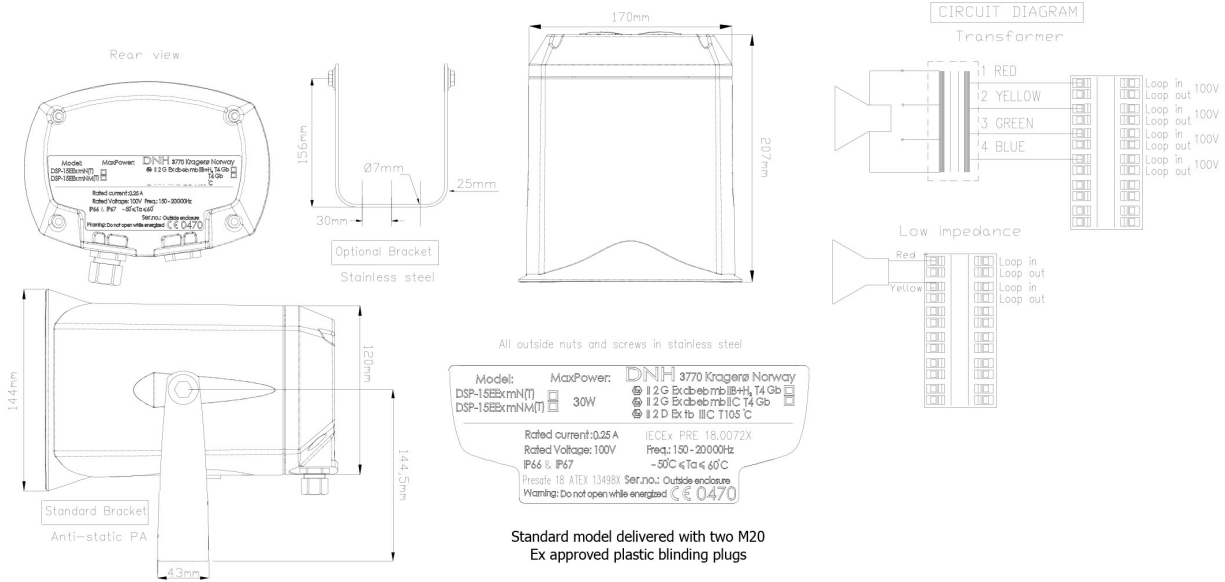

2340010002

DSP-15 EExmN, 25W

Ex horn speaker for TFIX-V2 stations, 8 Ohm

 IP66  IP67  IEC Ex Intercom  Ex Atex

Description

Ex horn speaker intended for use with TFIX-x-V2 intercom stations.

- ✓ Rated/max. power: 25W
- ✓ Material: Antistatic PA / Black
- ✓ Bracket and all outside nuts and screws in stainless steel

When mounting the loudspeaker, please ensure that it is re-assembled in the same manner in which it was received.

- ✓ Fasten bracket with 1-3 screws.
- ✓ To change the position of the loudspeaker, please adjust the standard U- bracket (by loosening/tightening the screws) as required.

Technical Dimensions

Specifications

GENERAL

Material / Color	Anti-static PA / Black
Mounting	Bracket
Termination	e-chamber, push terminals
Weight w/ transformer	2,2 kg
IP-rating	IP-66/67
Max / min amb temp.	60°C / -50°C
Rated power	25 W
SPL 1W/1m	106 dB
SPL rated power	118 dB
Effective freq range	380-8000 Hz
Dispersion (-6dB) 1kHz / 4kHz	120° / 37°
Directivity factor, Q (1kHz/4kHz)	4,5 / 9,6
Impedance	8 Ohm