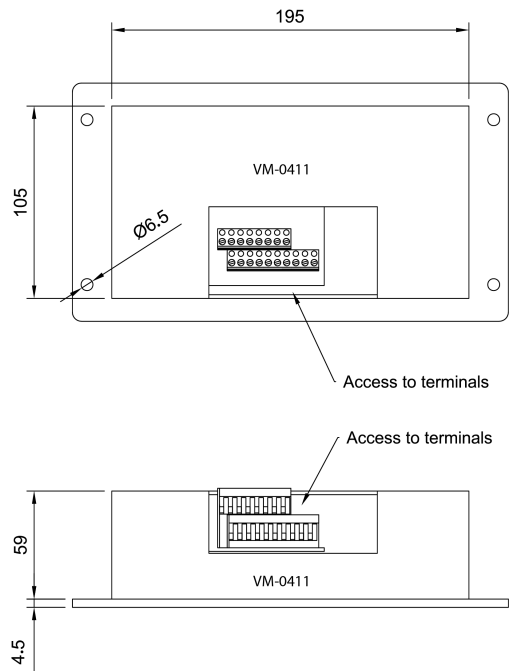

Note: VM-0411 Protection Cover is an optional accessory