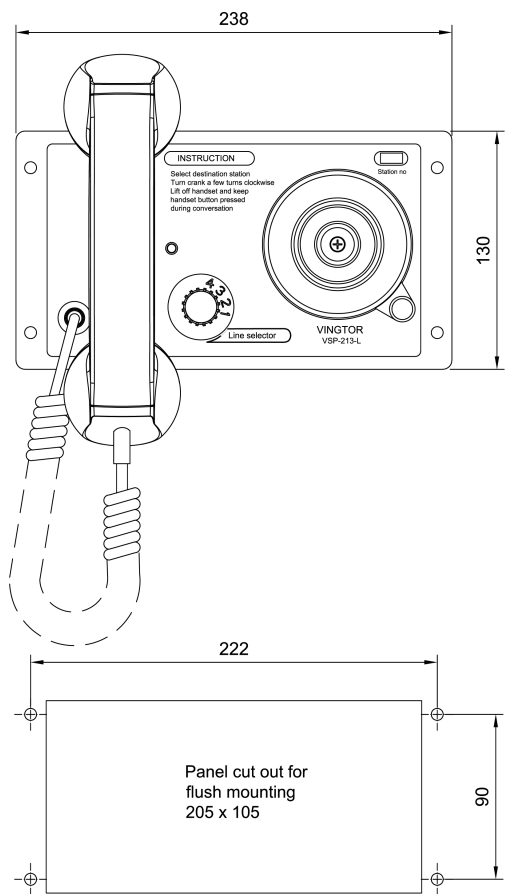

Note: VM-0411 Protection Cover is an optional accessory