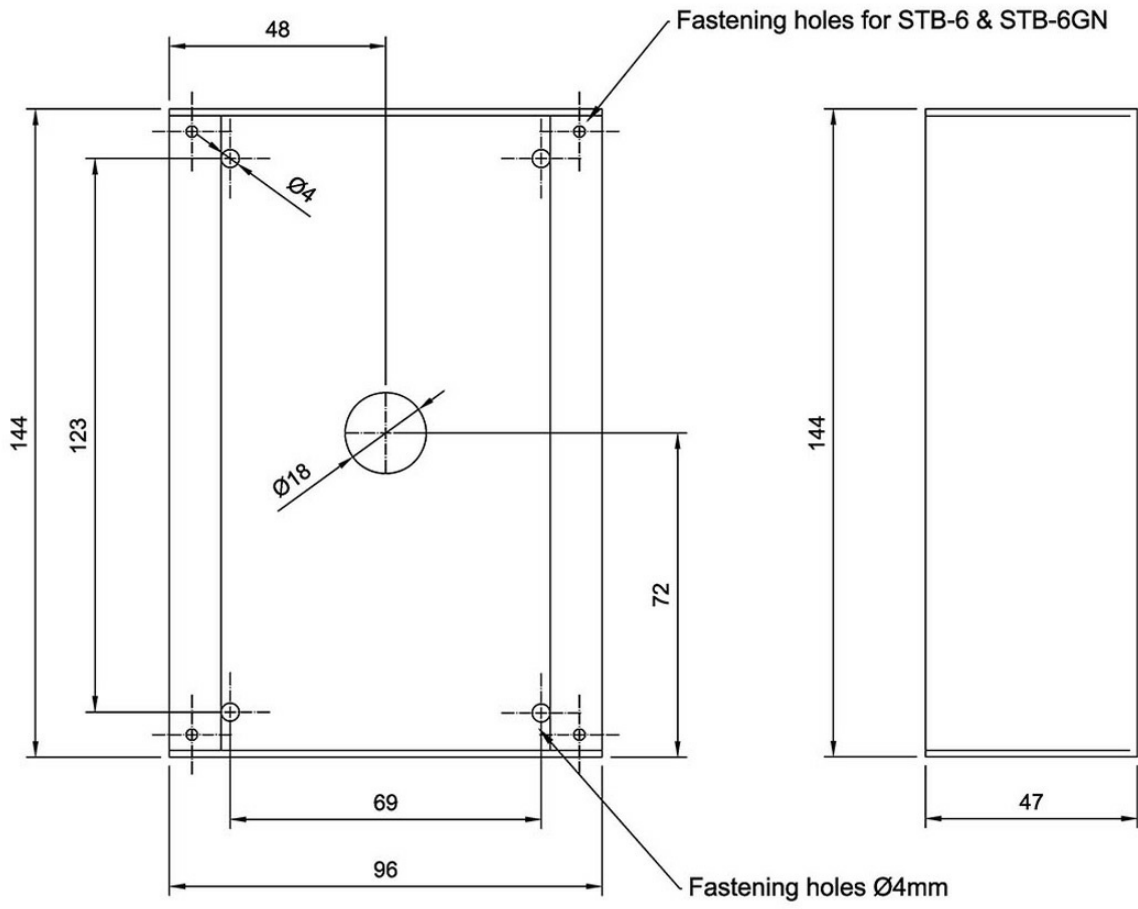

3005020064

STBOKS

Wall Mount Backbox for STB-6 & STB-6GN

Description

- ✓ Box for bulkhead mounting of STB-6 & STB-6GN

Technical Dimensions

Specifications

GENERAL

Dimensions (WxHxD)	144 x 96 x 47 mm
Mounting	4 x 4 mm screws
Weight	Approx 0.1 kg
Housing	Aluminium elox.
Colour	Black
Cable entry	Rear side
IP-rating	IP-22