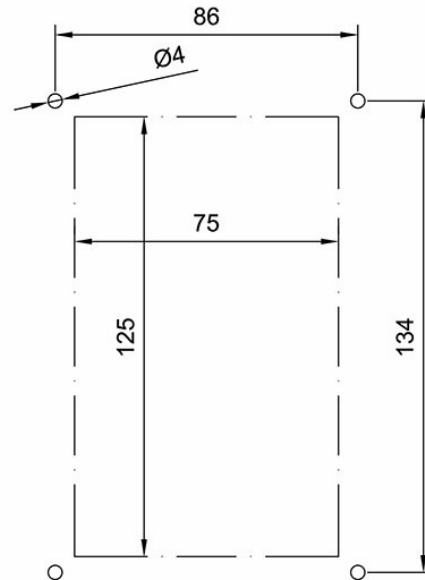

Technical Dimensions

Cut out hole 125 x 75

5P Microphone contact for handheld microphone

Specifications

SPECIFICATIONS

Dimensions (mm)	144W x 96H x 42D
Mounting	4 x 4mm screws
Weight	Approx. 0.35 kg
Housing	Aluminium
Colour	Black
IP-rating	IP-22
Cable entry	PG-16
Connections	Screw terminal
Loudspeaker	3 W
Temperature operating	-15 to +55 °C