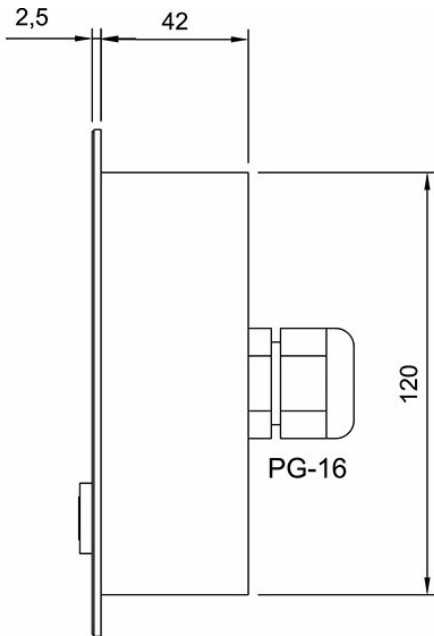

Description

- ✓ Parallel station for indoor use
- ✓ Parallel microphone / loudspeaker for ETB and CTB operator panels
- ✓ Flush mounting
- ✓ Wall mounting with back box
- ✓ Socket for handheld microphone

Technical Dimensions

Cut out hole 125 x 75

5P Microphone contact for handheld microphone

Specifications

SPECIFICATIONS

Dimensions (mm)	144W x 96H x 42D
Mounting	4 x 4mm screws
Weight	Approx. 0.35 kg
Housing	Aluminium
Colour	Black
IP-rating	IP-22
Cable entry	PG-16
Connections	Screw terminal
Loudspeaker	3 W
Temperature operating	-15 to +55 °C