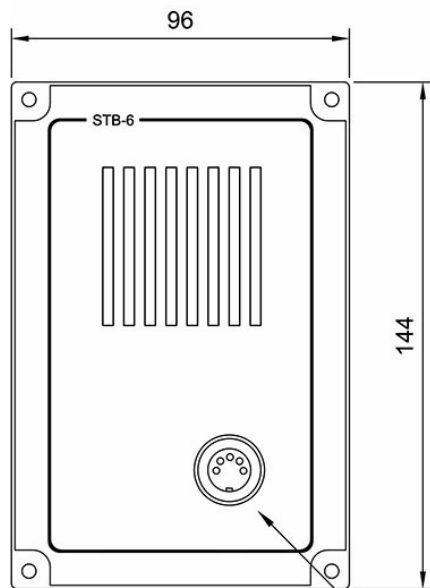

Description

- ✓ Parallel station for indoor use
- ✓ Parallel microphone / loudspeaker for ETB and CTB operator panels
- ✓ Flush mounting
- ✓ Wall mounting with back box
- ✓ Socket for handheld microphone

Technical Dimensions

Cut out hole 125 x 75

5P Microphone contact for handheld microphone

Specifications

SPECIFICATIONS

Dimensions (mm)	144W x 96H x 42D
Mounting	4 x 4mm screws
Weight	Approx. 0.35 kg
Housing	Aluminium
Colour	Black
IP-rating	IP-22
Cable entry	PG-16
Connections	Screw terminal
Loudspeaker	3 W
Temperature operating	-15 to +55 °C