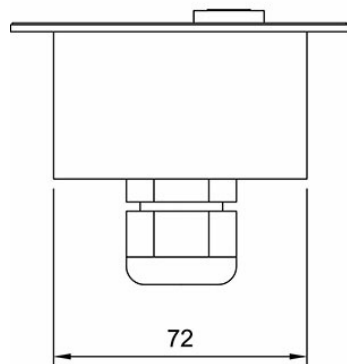

Technical Dimensions

Cut out hole 125 x 75

5P Microphone contact for handheld microphone

Specifications

SPECIFICATIONS

Dimensions (mm)	144W x 96H x 42D
Mounting	4 x 4mm screws
Weight	Approx. 0.35 kg
Housing	Aluminium
Colour	Black
IP-rating	IP-22
Cable entry	PG-16
Connections	Screw terminal
Loudspeaker	3 W
Temperature operating	-15 to +55 °C