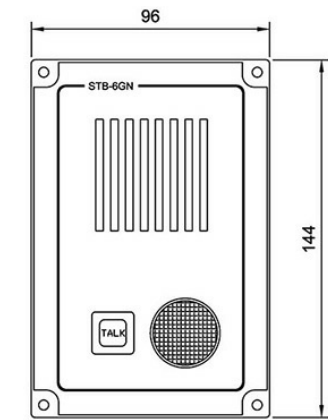

### Technical Dimensions

Cut out hole 125 x 75

## GENERAL

Dimensions (mm)	144W x 96H x 42D
Mounting	4 x 4mm screws
Weight	Approx. 0.850 kg
Housing	Aluminium
Colour	Black
IP-rating	IP-22
Cable entry	PG-16
Connections	Screw terminal
Loudspeaker	3 W
Temperature operating	-15 to +55 °C