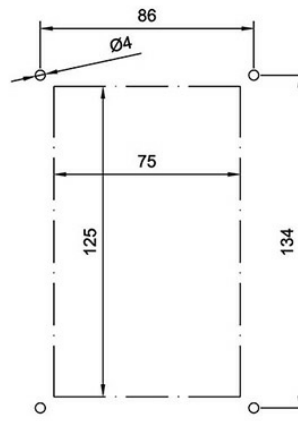

### Technical Dimensions

Cut out hole 125 x 75

## GENERAL

Dimensions (mm)	144W x 96H x 42D
Mounting	4 x 4mm screws
Weight	Approx. 0.850 kg
Housing	Aluminium
Colour	Black
IP-rating	IP-22
Cable entry	PG-16
Connections	Screw terminal
Loudspeaker	3 W
Temperature operating	-15 to +55 °C