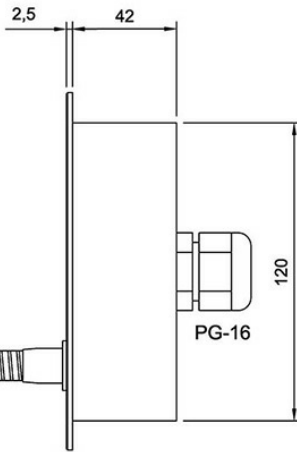

### Technical Dimensions

Cut out hole 125 x 75

## GENERAL

Dimensions (mm)	144W x 96H x 42D
Mounting	4 x 4mm screws
Weight	Approx. 0.850 kg
Housing	Aluminium
Colour	Black
IP-rating	IP-22
Cable entry	PG-16
Connections	Screw terminal
Loudspeaker	3 W
Temperature operating	-15 to +55 °C