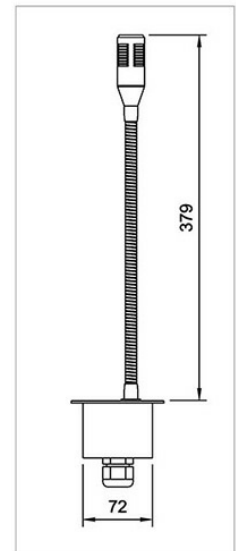

### Technical Dimensions

Cut out hole 125 x 75

## GENERAL

Dimensions (mm)	144W x 96H x 42D
Mounting	4 x 4mm screws
Weight	Approx. 0.850 kg
Housing	Aluminium
Colour	Black
IP-rating	IP-22
Cable entry	PG-16
Connections	Screw terminal
Loudspeaker	3 W
Temperature operating	-15 to +55 °C