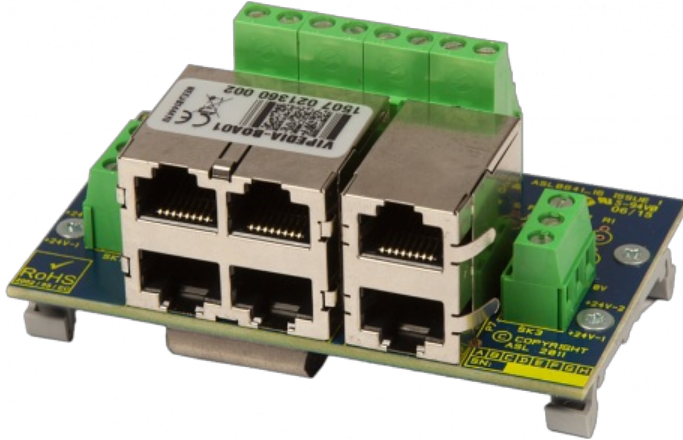

1200550010

VIPEDIA-BOA01

Din Rail Mount RJ45 Breakout Adapter - Single Port

- ✓ DIN RAIL MOUNTED
- ✓ SIMPLIFIES SYSTEM BUILD
- ✓ FLEXIBLE CONNECTION AND USAGE
- ✓ TO BE USED WITH STANDARD CAT5/6 CABLES
- ✓ BREAKOUT OF CONNECTION FROM ONE RJ45 PORTS
- ✓ DAISY CHAIN CONNECTIONS
- ✓ END OF LINE MONITORING RESISTOR POSITIONS

 Public Address  Voice Alarm  Commercial Audio  Civil Defence Approval  EN 54 Certified

Description

The BOA01 is a DIN rail mount RJ45 cable break out adaptor

It has many uses in providing connections from non-RJ45 installation wiring to ASL VIPEDIA Audio routers, and to similar equipment with RJ45 connections. The primary applications are:

- ✓ Break out all of the connections from one RJ45 port, to eight screw terminals.
- ✓ Break out of the two Audio Input connections from each of four VIPEDIA-12 Audio Input

Used With

VIPEDIA-12-PRO

PAVA Audio router with network card - Dante Enabled