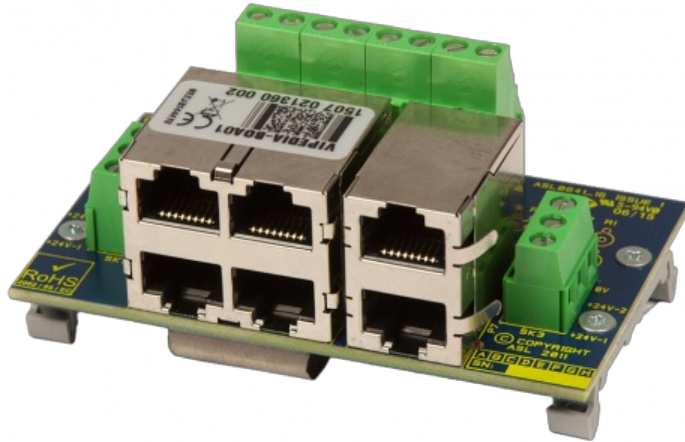

## VIPEDIA-BOA01

Din Rail Mount RJ45 Breakout Adapter - Single Port

- ✓ DIN RAIL MOUNTED
- ✓ SIMPLIFIES SYSTEM BUILD
- ✓ FLEXIBLE CONNECTION AND USAGE
- ✓ TO BE USED WITH STANDARD CAT5/6 CABLES
- ✓ BREAKOUT OF CONNECTION FROM ONE RJ45 PORTS
- ✓ DAISY CHAIN CONNECTIONS
- ✓ END OF LINE MONITORING RESISTOR POSITIONS

## Description

The BOA01 is a DIN rail mount RJ45 cable break out adaptor

It has many uses in providing connections from non-RJ45 installation wiring to ASL VIPEDIA Audio routers, and to similar equipment with RJ45 connections. The primary applications are:

- ✓ Break out all of the connections from one RJ45 port, to eight screw terminals.
- ✓ Break out of the two Audio Input connections from each of four VIPEDIA-12 Audio Input