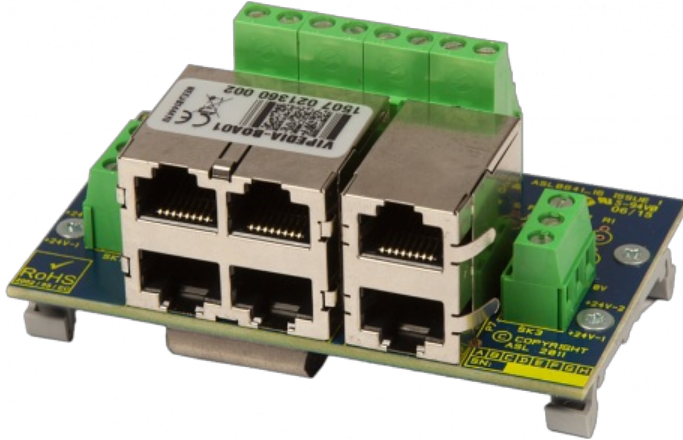

1200550010

VIPEDIA-BOA01

Din Rail Mount RJ45 Breakout Adapter - Single Port

- ✓ DIN RAIL MOUNTED
- ✓ SIMPLIFIES SYSTEM BUILD
- ✓ FLEXIBLE CONNECTION AND USAGE
- ✓ TO BE USED WITH STANDARD CAT5/6 CABLES
- ✓ BREAKOUT OF CONNECTION FROM ONE RJ45 PORTS
- ✓ DAISY CHAIN CONNECTIONS
- ✓ END OF LINE MONITORING RESISTOR POSITIONS

Public Address Voice Alarm Commercial Audio Civil Defence Approval EN 54 Certified

Description

The BOA01 is a DIN rail mount RJ45 cable break out adaptor

It has many uses in providing connections from non-RJ45 installation wiring to ASL VIPEDIA Audio routers, and to similar equipment with RJ45 connections. The primary applications are:

- ✓ Break out all of the connections from one RJ45 port, to eight screw terminals.
- ✓ Break out of the two Audio Input connections from each of four VIPEDIA-12 Audio Input

Used With