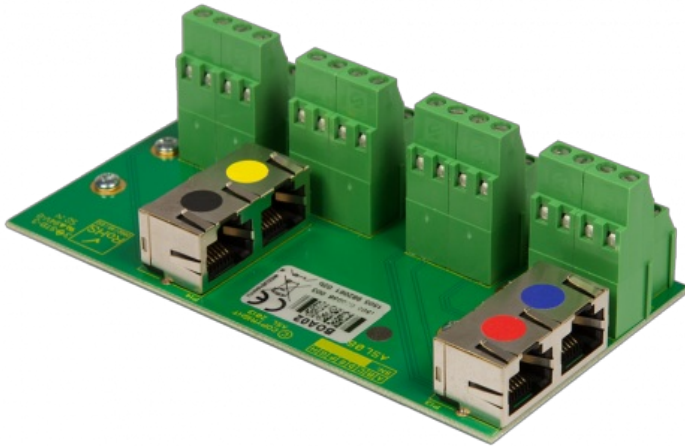

## VIPEDIA-BOA02

Din Rail Mount RJ45 Breakout Adapter - Four Port

- ✓ DIN RAIL MOUNTED
- ✓ SIMPLIFIES SYSTEM BUILD
- ✓ FLEXIBLE CONNECTION AND USAGE
- ✓ TO BE USED WITH STANDARD CAT5/6 CABLES
- ✓ BREAKOUT OF CONNECTION FROM FOUR RJ45 PORTS

## Description

The BOA02 is a simple Quad DIN Rail mount RJ45 cable break out adaptor

It has many uses in providing connections from non-RJ45 installation wiring to ASL VIPEDIA Audio routers, and to similar equipment with RJ45 connections.

The BOA02 has four RJ45 I/O ports and four blocks of eight terminals, plus four screen terminals. The four pairs of signals from each RJ45 port are each taken to a pair of terminals on one of the terminal blocks, and each terminal block has an associated screen connection. The primary applications are:

- ✓ Break out all of the connections from one RJ45 port, to eight screw terminals.
- ✓ Break out of the two Audio Input connections from each of four VIPEDIA-12 Audio Input