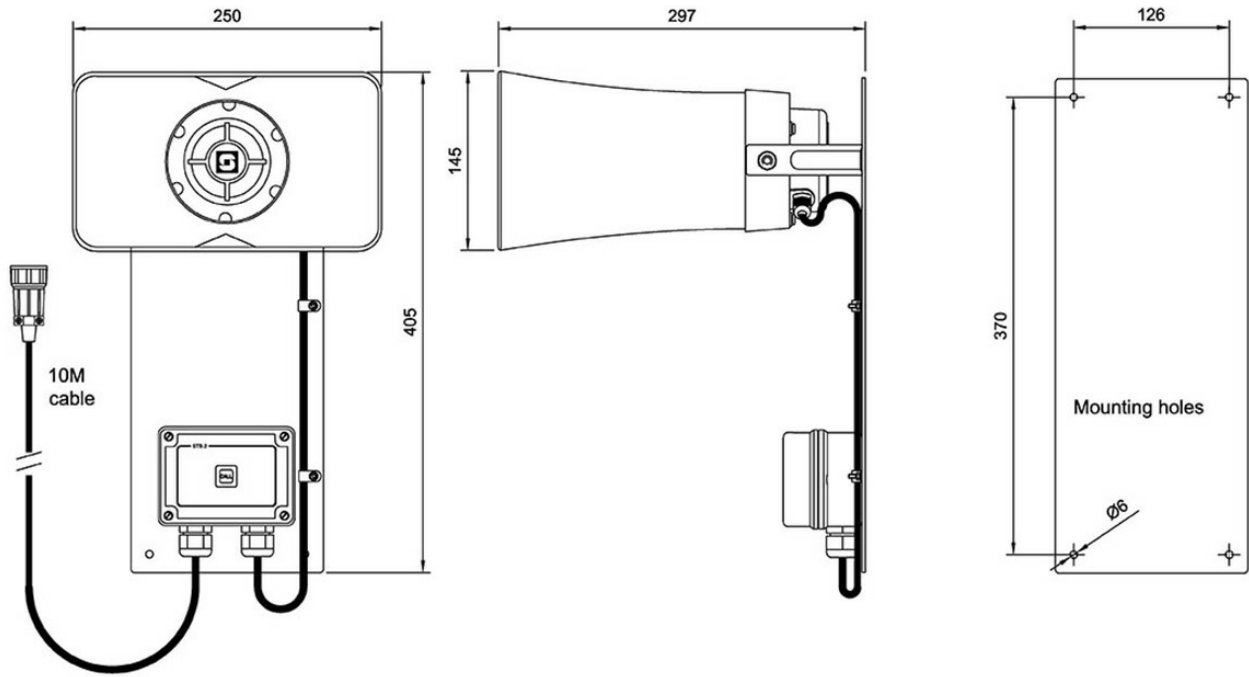

3006206030

VH-10M

Portable Loudspeaker with Callbox

 IP66

Description

- ✓ Talk-back Substation for use in open deck areas
- ✓ Call button
- ✓ Also for wall mounting
- ✓ Delivered with 10 meter cable and plug

Technical Dimensions

Specifications

GENERAL

Material	Anodized aluminium (Backplate) / ABS (Speaker)
Colour	Black (Backplate) / Grey (Speaker)
Dimensions (WxHxD)	156 x 410 x 305 mm
IP rating	IP-66
Weight	3.7 kg