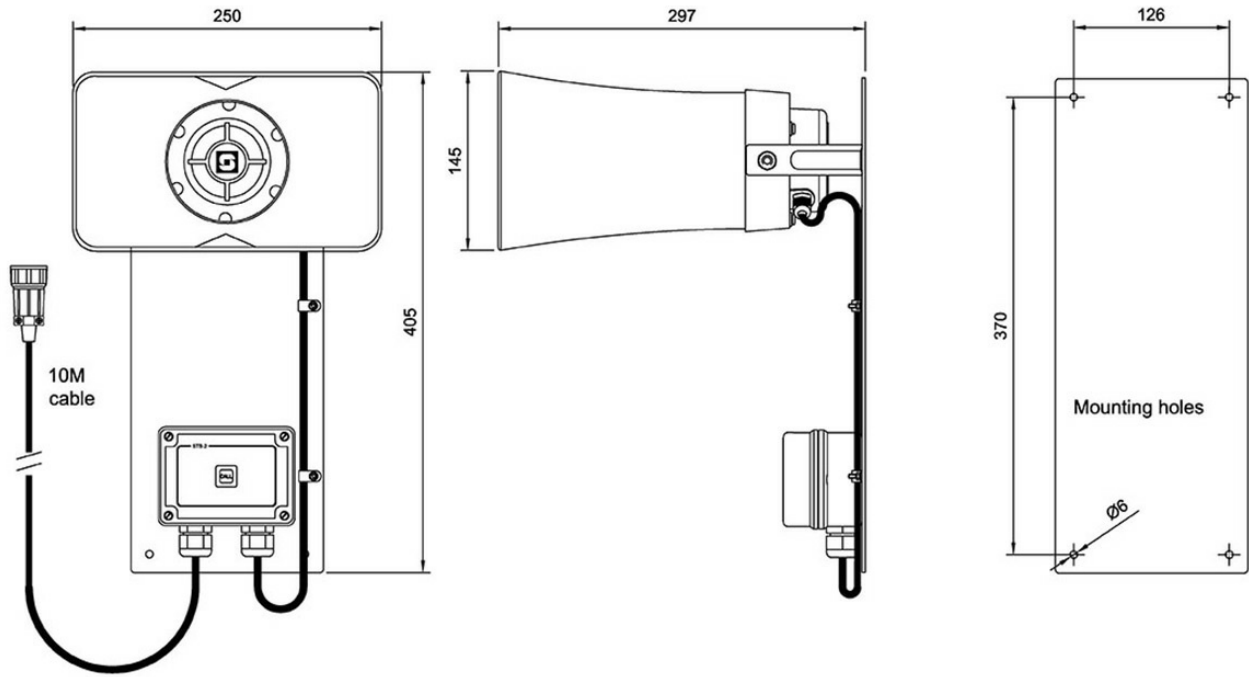

## Description

- ✓ Talk-back Substation for use in open deck areas
- ✓ Call button
- ✓ Also for wall mounting
- ✓ Delivered with 10 meter cable and plug

## Technical Dimensions

## GENERAL

Material	Anodized aluminium (Backplate) / ABS ( Speaker )
Colour	Black (Backplate) / Grey (Speaker)
Dimensions (WxHxD)	156 x 410 x 305 mm
IP rating	IP-66
Weight	3.7 kg