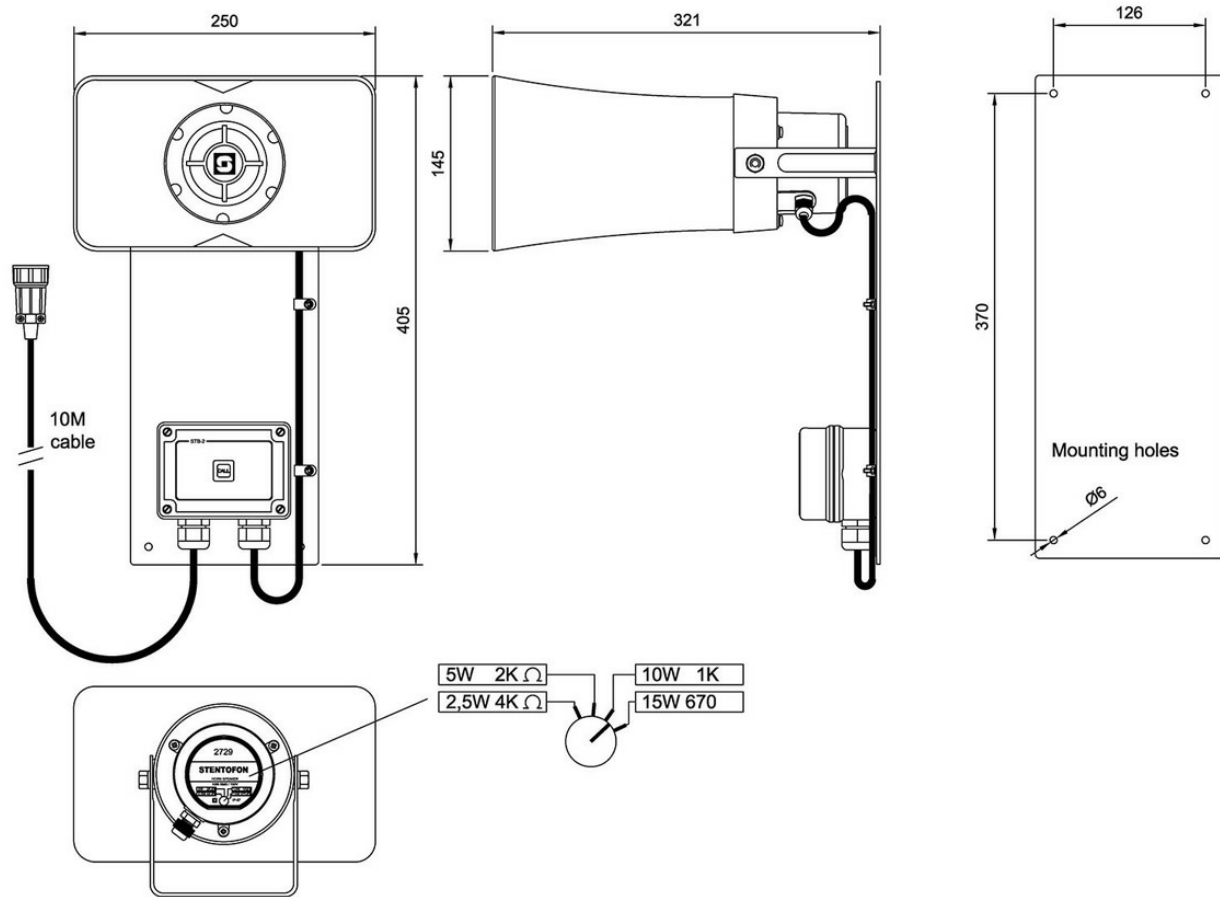

3006206032

VH-10M-T

Portable Loudspeaker with Callbox

 IP66

Description

- ✓ Talk-back Substation for use in open deck areas
- ✓ Call button
- ✓ Also for wall mounting
- ✓ Delivered with 10 meter cable and plug

Technical Dimensions

Specifications

GENERAL

Material	Anodized aluminium (Backplate) / ABS (Speaker)
Colour	Black (Backplate) / Grey (Speaker)
IP rating	IP-66
Dimensions (WxHxD)	156 x 410 x 305 mm
Weight	3.7 kg