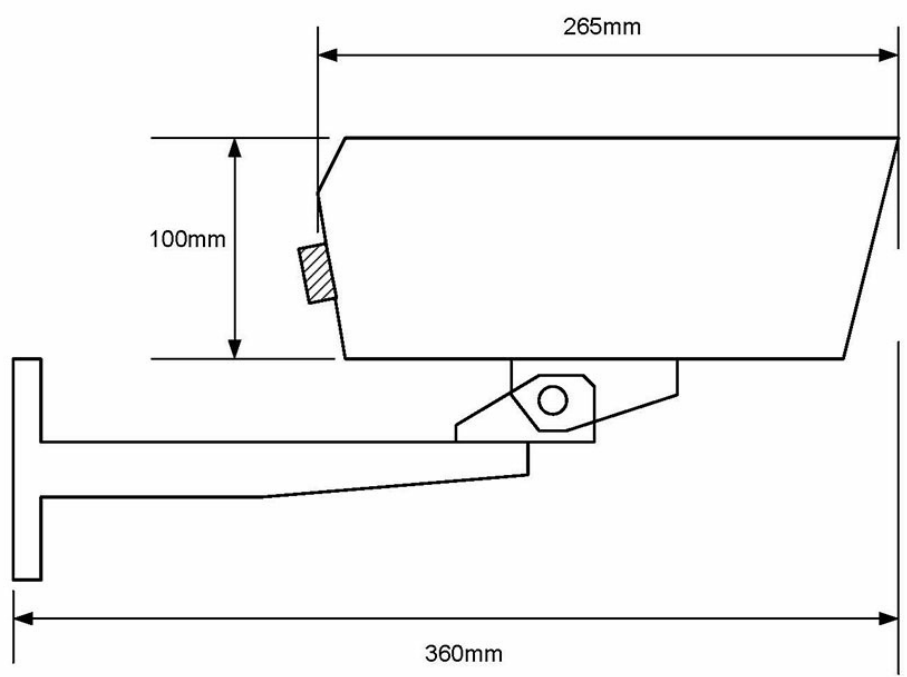

2310101076

SH80H

Camera Seahawk Maritime colour, 12VDC, 80deg, IP66/IP67

 IP66  IP67

Description

- ✓ High Dynamic Range to see bright and dark details simultaneously
- ✓ Image Sensor 1/3" CMOS, WDR dual shutter
- ✓ Color 0.26 lux
- ✓ B/W 0,02 lux
- ✓ Power consumption 380mA (12VDC)

Technical Dimensions

Specifications

GENERAL

Size (Length w/ bracket)	360 mm
Weight	2.7 kg

Accessories

VR1T Power Converter 24VDC/AC to 12VDC/1A

Power Converter

Item Number: 2310102077