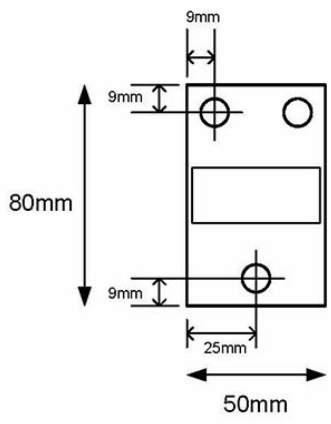

2310101076

SH80H

Camera Seahawk Maritime colour, 12VDC, 80deg, IP66/IP67

 IP66  IP67

Description

- ✓ High Dynamic Range to see bright and dark details simultaneously
- ✓ Image Sensor 1/3" CMOS, WDR dual shutter
- ✓ Color 0.26 lux
- ✓ B/W 0,02 lux
- ✓ Power consumption 380mA (12VDC)

Technical Dimensions

Specifications

GENERAL

Size (Length w/ bracket)	360 mm
Weight	2.7 kg

Accessories

VR1T Power Converter 24VDC/AC to 12VDC/1A

Power Converter

Item Number: 2310102077