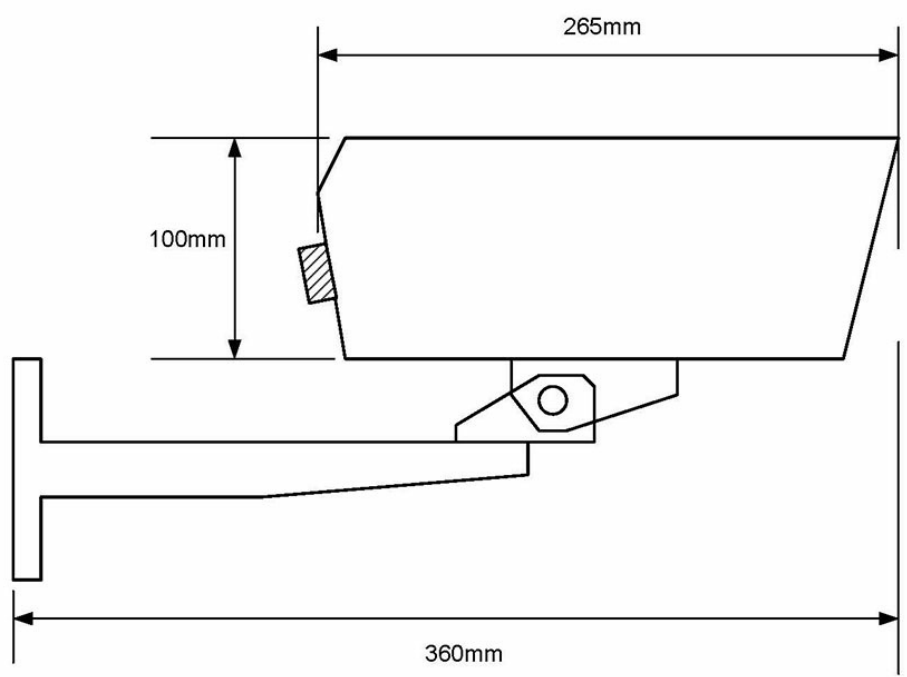

## SH80H

Camera Seahawk Maritime colour, 12VDC, 80deg, IP66/IP67

---

 IP66  IP67

---

### Description

- ✓ High Dynamic Range to see bright and dark details simultaneously
- ✓ Image Sensor 1/3" CMOS, WDR dual shutter
- ✓ Color 0.26 lux
- ✓ B/W 0,02 lux
- ✓ Power consumption 380mA (12VDC)

### Technical Dimensions

## GENERAL

Size (Length w/ bracket)	360 mm
Weight	2.7 kg