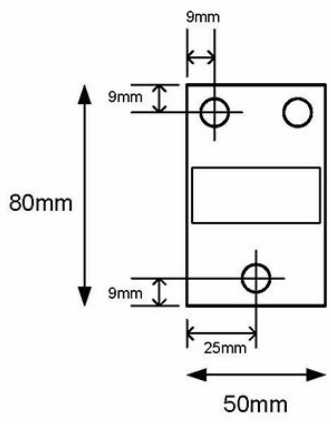

2310101076

SH80H

Camera Seahawk Maritime colour, 12VDC, 80deg, IP66/IP67

 IP66  IP67

Description

- ✓ High Dynamic Range to see bright and dark details simultaneously
- ✓ Image Sensor 1/3" CMOS, WDR dual shutter
- ✓ Color 0.26 lux
- ✓ B/W 0,02 lux
- ✓ Power consumption 380mA (12VDC)

Technical Dimensions

Specifications

GENERAL

Size (Length w/ bracket)	360 mm
Weight	2.7 kg

Accessories

VR1T Power Converter 24VDC/AC to 12VDC/1A

Power Converter