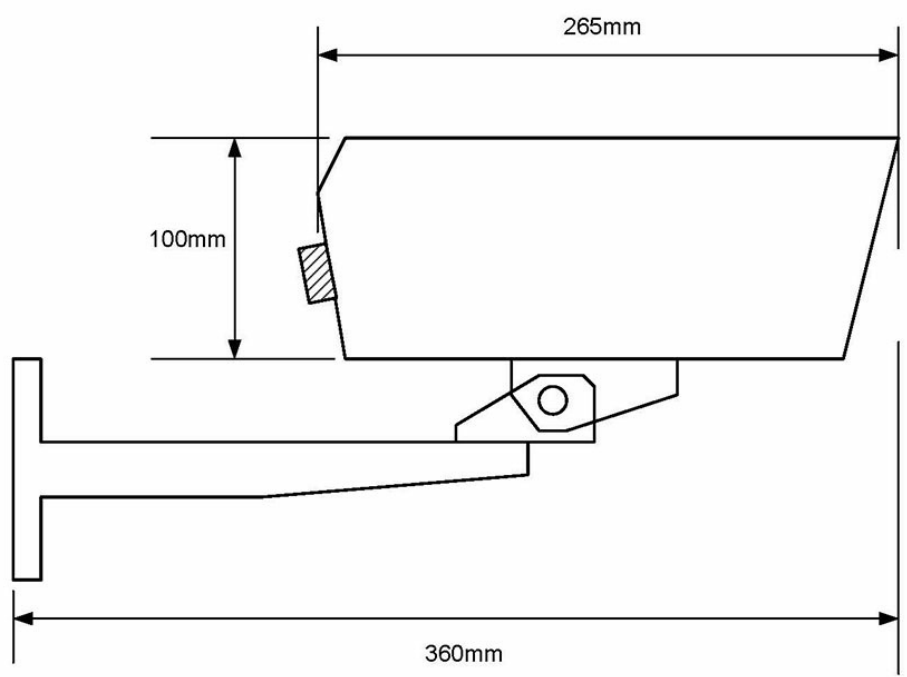

2310101076

SH80H

Camera Seahawk Maritime colour, 12VDC, 80deg, IP66/IP67

 IP66  IP67

Description

- ✓ High Dynamic Range to see bright and dark details simultaneously
- ✓ Image Sensor 1/3" CMOS, WDR dual shutter
- ✓ Color 0.26 lux
- ✓ B/W 0,02 lux
- ✓ Power consumption 380mA (12VDC)

Technical Dimensions

Specifications

GENERAL

Size (Length w/ bracket)	360 mm
Weight	2.7 kg

Accessories

VR1T Power Converter 24VDC/AC to 12VDC/1A

Power Converter