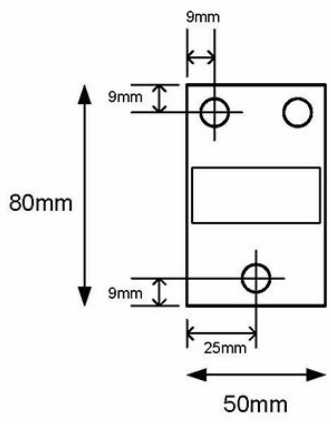

## SH80H

Camera Seahawk Maritime colour, 12VDC, 80deg, IP66/IP67

---

 IP66  IP67

---

### Description

- ✓ High Dynamic Range to see bright and dark details simultaneously
- ✓ Image Sensor 1/3" CMOS, WDR dual shutter
- ✓ Color 0.26 lux
- ✓ B/W 0,02 lux
- ✓ Power consumption 380mA (12VDC)

### Technical Dimensions

## GENERAL

Size (Length w/ bracket)	360 mm
Weight	2.7 kg