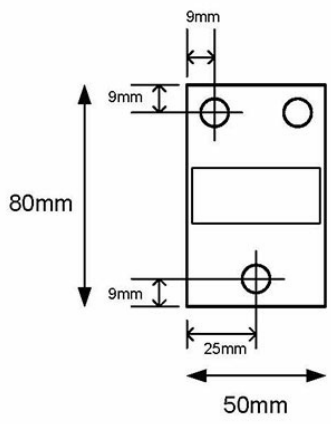

2310101077

SH107H

Camera Seahawk Maritime colour, 12VDC, 107deg, IP66/IP67

IP67

Description

- ✓ High Dynamic Range to see bright and dark details simultaneously
- ✓ Image Sensor 1/3" CMOS, WDR dual shutter
- ✓ Color 0.26 lux
- ✓ B/W 0,02 lux
- ✓ Power consumption 380mA (12VDC)

Technical Dimensions

Specifications

GENERAL

Size (Length w/ bracket)	360 mm
Weight	2.7 kg

Accessories

VR1T Power Converter 24VDC/AC to 12VDC/1A

Power Converter

Used With