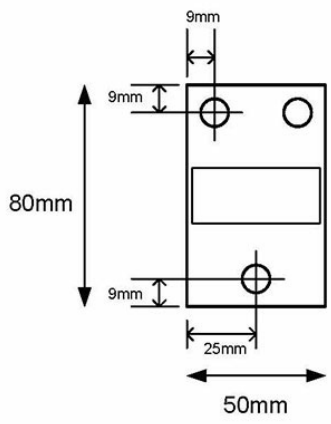

2310101077

SH107H

Camera Seahawk Maritime colour, 12VDC, 107deg, IP66/IP67

IP67

Description

- ✓ High Dynamic Range to see bright and dark details simultaneously
- ✓ Image Sensor 1/3" CMOS, WDR dual shutter
- ✓ Color 0.26 lux
- ✓ B/W 0,02 lux
- ✓ Power consumption 380mA (12VDC)

Technical Dimensions

Specifications

GENERAL

Size (Length w/ bracket)	360 mm
Weight	2.7 kg

Accessories

VR1T Power Converter 24VDC/AC to 12VDC/1A

Power Converter

Item Number: 2310102077