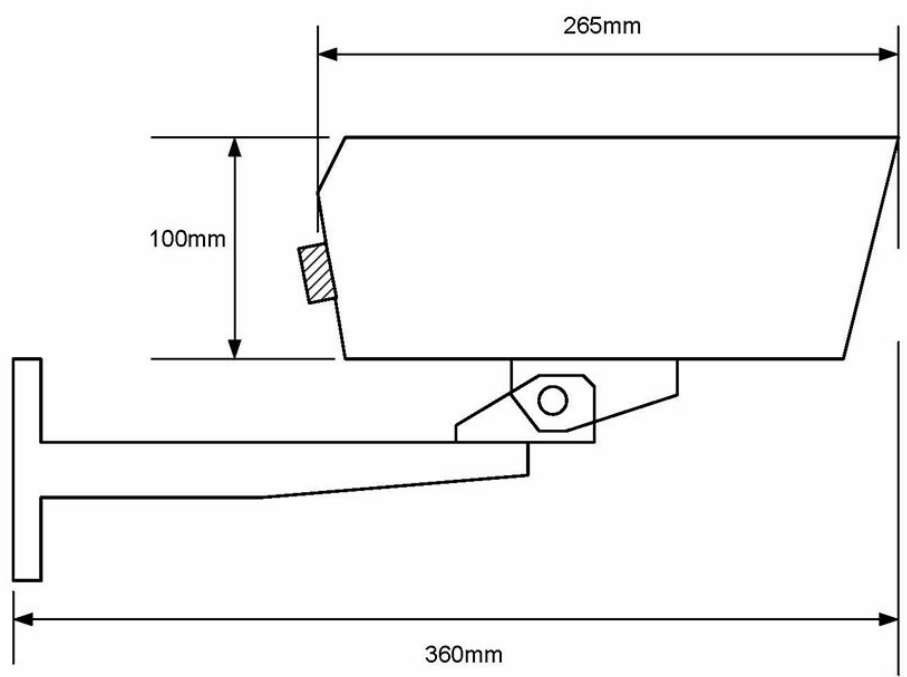

2310101077

SH107H

Camera Seahawk Maritime colour, 12VDC, 107deg, IP66/IP67

IP67

Description

- ✓ High Dynamic Range to see bright and dark details simultaneously
- ✓ Image Sensor 1/3" CMOS, WDR dual shutter
- ✓ Color 0.26 lux
- ✓ B/W 0,02 lux
- ✓ Power consumption 380mA (12VDC)

Technical Dimensions

Specifications

GENERAL

Size (Length w/ bracket)	360 mm
Weight	2.7 kg

Accessories

VR1T Power Converter 24VDC/AC to 12VDC/1A

Power Converter

Used With