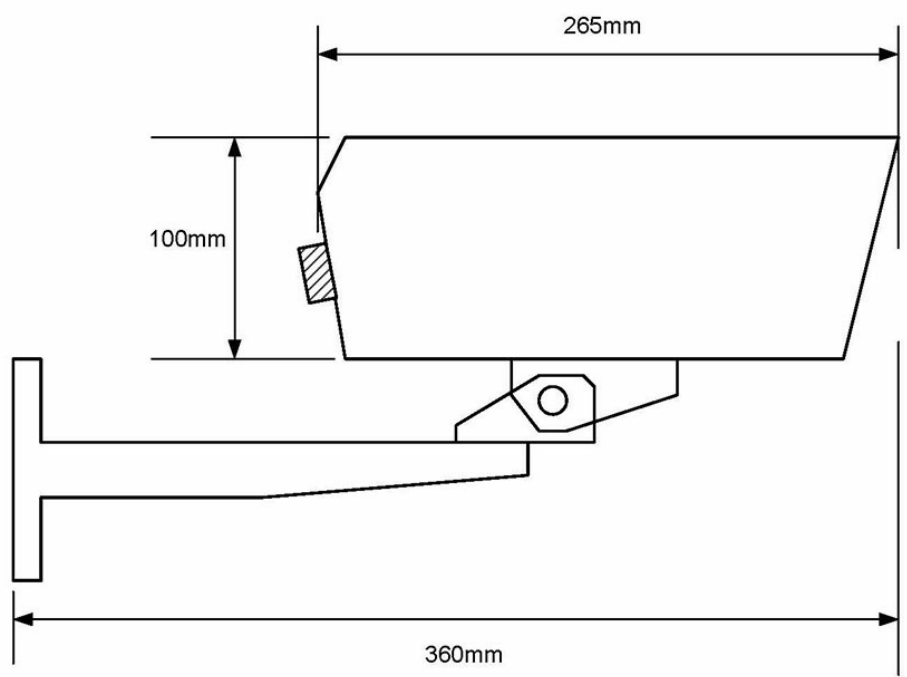

2310101077

SH107H

Camera Seahawk Maritime colour, 12VDC, 107deg, IP66/IP67

IP67

Description

- ✓ High Dynamic Range to see bright and dark details simultaneously
- ✓ Image Sensor 1/3" CMOS, WDR dual shutter
- ✓ Color 0.26 lux
- ✓ B/W 0,02 lux
- ✓ Power consumption 380mA (12VDC)

Technical Dimensions

Specifications

GENERAL

Size (Length w/ bracket)	360 mm
Weight	2.7 kg

Accessories

VR1T Power Converter 24VDC/AC to 12VDC/1A

Power Converter

Item Number: 2310102077