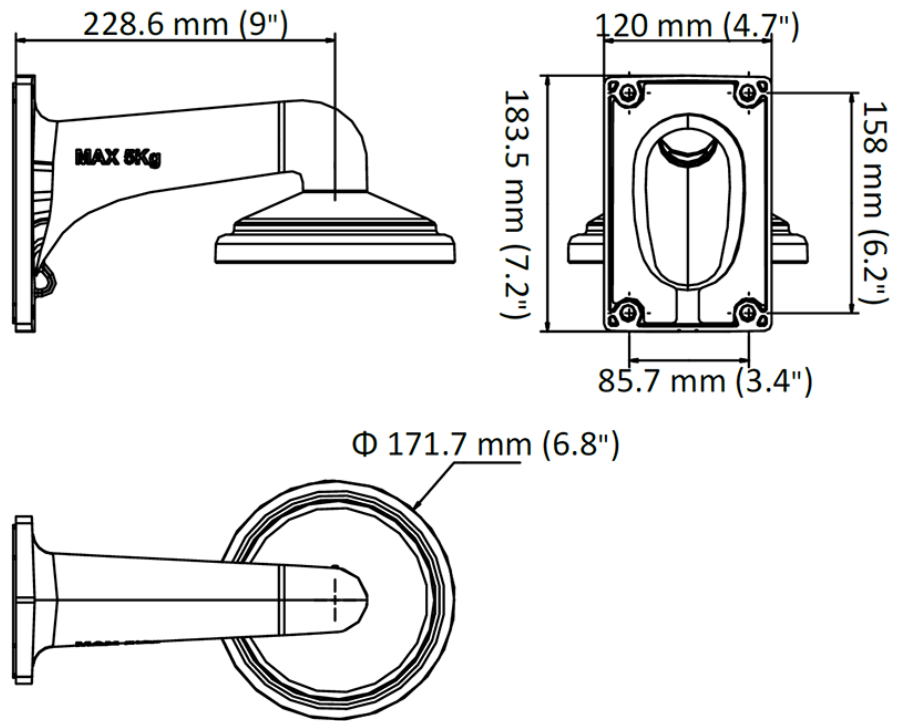

2310111146

DS-1605ZJ Wall mount bracket

Wall Mounting Bracket for 4-inch PTZ Camera

- ✓ Wall mount bracket
- ✓ Aluminum alloy material with surface spray treatment
- ✓ Waterproof design

Description

Wall Mounting Bracket for 4-inch PTZ Camera

Notes

- ✓ The bracket should be installed on flat surface.
- ✓ Waterproof rubber is necessary for outdoor application.
- ✓ The wall must be capable of supporting at least 3 times as much as the total weight of the camera and the bracket.
- ✓ The bracket's maximum load capacity is 5 Kg (11 lb.).

Technical Dimensions

Dimension

Specifications

DETAILS

Model: DS-1605ZJ

Parameters: Wall Mounting
Bracket for 4-inch PTZ
Camera

Appearance: Hikvision
White

Material: Aluminum Alloy

Dimension: Φ 171.7 mm \times
158 mm \times 228.6 mm (6.8"
 \times 6.2" \times 9")

Weight: 1120 g (3.57 lb.)
