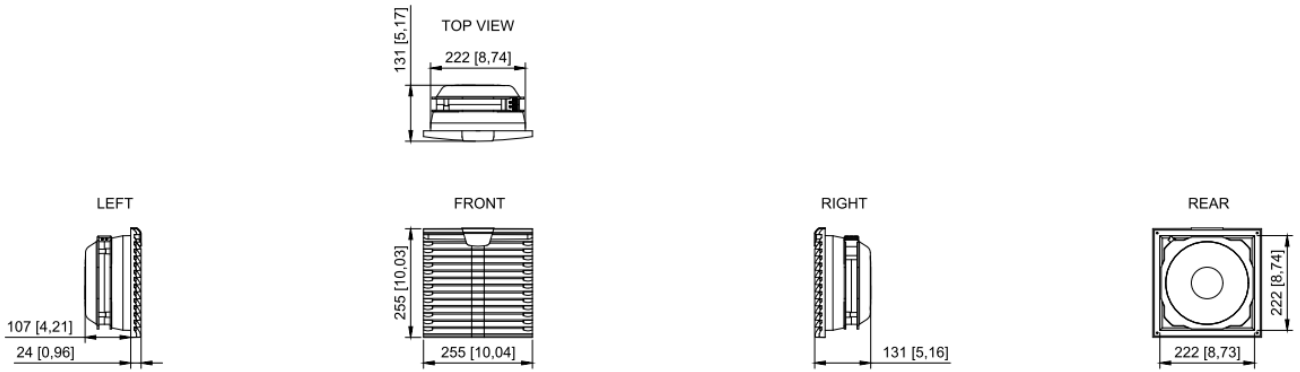

2810011076

CAB-AVF-L-115

Active ventilation for CABxx with a steel door, 115VAC

- ✓ A fan in the front door (Front fan unit 255x255mm 183m³/h 230Vac)
- ✓ Enclosure internal thermostat
- ✓ Thermostat Mounting plate
- ✓ Roof air outlet (no fan) (Vent attachment for VX top)
- ✓ IP22

Description

CAB-AVF-L-115 Active ventilation for CABxx with a steel door, 115VAC

*Include 115VAC front door fan unit (100-200m³/h), internal thermostat with mounting plate, and roof with air outlet

Technical Dimensions

Specifications

ELECTRICAL DATA

Rated operating voltage	115 V, 1~, 50 Hz/60 Hz
Power consumption	At 50 Hz: 35 W
	At 60 Hz: 34 W
Air throughput, unimpeded air flow	138/121 m³/h

DIMENSIONS & WEIGHT

Roof air outlet dimensions (W x H x D)	559x459x37mm
Air inlet fan dimensions (W x H x D)	255x255x131mm
IP Protection	IP22