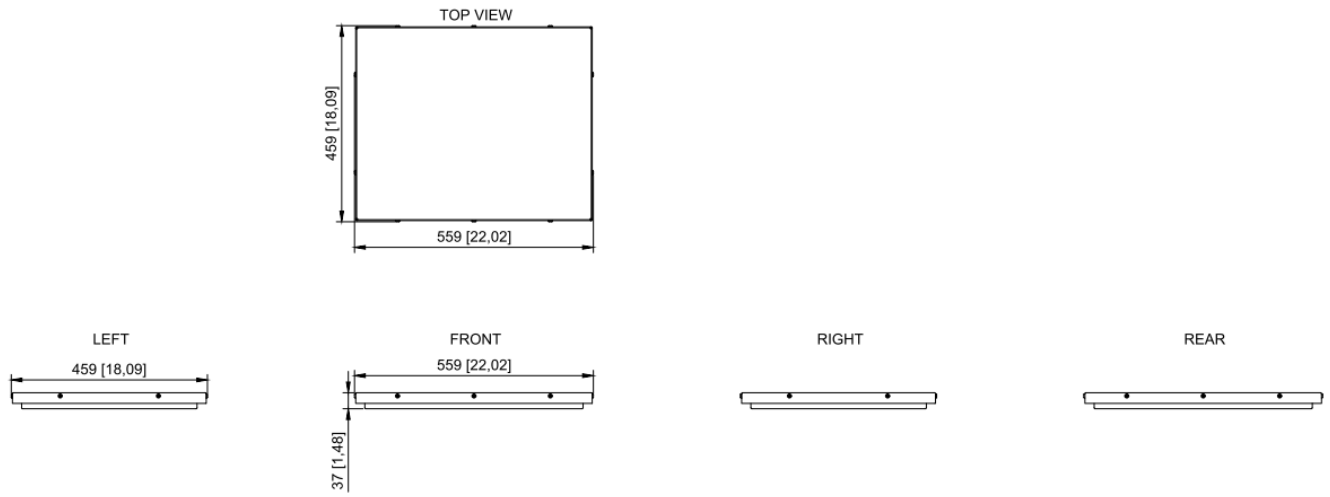

2810011076

CAB-AVF-L-115

Active ventilation for CABxx with a steel door, 115VAC

- ✓ A fan in the front door (Front fan unit 255x255mm 183m³/h 230Vac)
- ✓ Enclosure internal thermostat
- ✓ Thermostat Mounting plate
- ✓ Roof air outlet (no fan) (Vent attachment for VX top)
- ✓ IP22

Description

CAB-AVF-L-115 Active ventilation for CABxx with a steel door, 115VAC

*Include 115VAC front door fan unit (100-200m³/h), internal thermostat with mounting plate, and roof with air outlet

Technical Dimensions

Specifications

ELECTRICAL DATA

Rated operating voltage	115 V, 1~, 50 Hz/60 Hz
Power consumption	At 50 Hz: 35 W
	At 60 Hz: 34 W
Air throughput, unimpeded air flow	138/121 m³/h

DIMENSIONS & WEIGHT

Roof air outlet dimensions (W x H x D)	559x459x37mm
Air inlet fan dimensions (W x H x D)	255x255x131mm
IP Protection	IP22