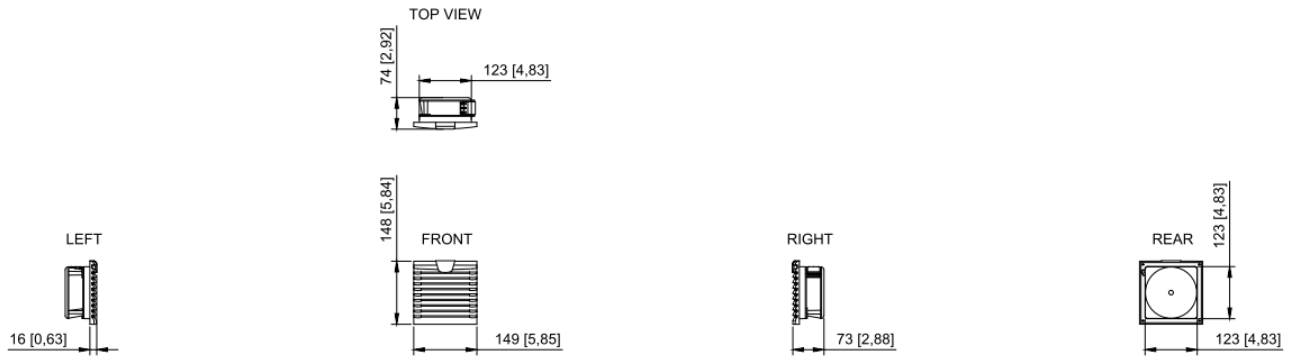

- ✓ 2810011031 - Fan in the front door (air in)(Front fan unit 148,5x148,5mm 55m3/h 230Vac)

Technical Dimensions

Specifications

ELECTRICAL DATA

Rated operating voltage	230 V, 1~, 50 Hz/60 Hz
Power consumption	At 50 Hz: 19 W
	At 60 Hz: 18 W
Air throughput, unimpeded air flow	Air power at 50 Hz: 55 m ³ / h
	Air power at 60 Hz: 66 m ³ / h

DIMENSIONS & WEIGHT

Roof air outlet dimensions (W x H x D)	559x459x37mm
Air inlet fan dimensions (W x H x D)	148,5x148,5x58,5mm