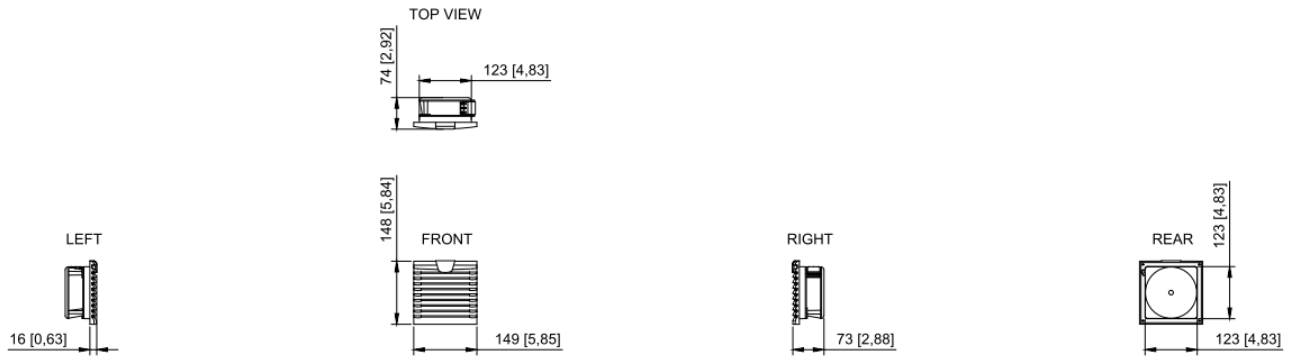

- ✓ 2810011031 - Fan in the front door (air in)(Front fan unit 148,5x148,5mm 55m³/h 230Vac)

Technical Dimensions

Specifications

ELECTRICAL DATA

Rated operating voltage	230 V, 1~, 50 Hz/60 Hz
Power consumption	At 50 Hz: 19 W
	At 60 Hz: 18 W
Air throughput, unimpeded air flow	Air power at 50 Hz: 55 m ³ / h
	Air power at 60 Hz: 66 m ³ / h

DIMENSIONS & WEIGHT

Roof air outlet dimensions (W x H x D)	559x459x37mm
Air inlet fan dimensions (W x H x D)	148,5x148,5x58,5mm