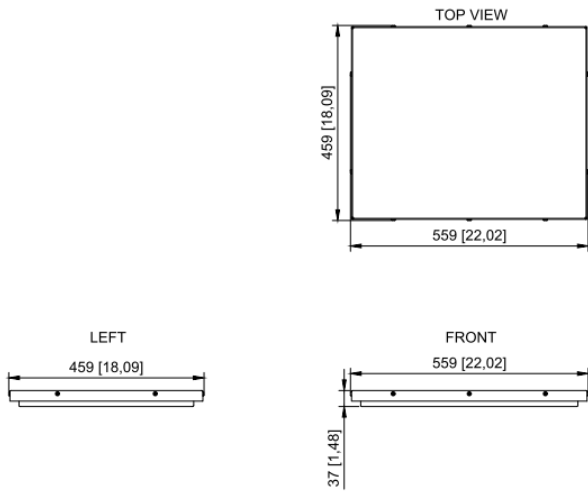

- ✓ 2810011031 - Fan in the front door (air in)(Front fan unit 148,5x148,5mm 55m³/h 230Vac)

Technical Dimensions

Specifications

ELECTRICAL DATA

Rated operating voltage	230 V, 1~, 50 Hz/60 Hz
Power consumption	At 50 Hz: 19 W
	At 60 Hz: 18 W
Air throughput, unimpeded air flow	Air power at 50 Hz: 55 m ³ / h
	Air power at 60 Hz: 66 m ³ / h

DIMENSIONS & WEIGHT

Roof air outlet dimensions (W x H x D)	559x459x37mm
Air inlet fan dimensions (W x H x D)	148,5x148,5x58,5mm