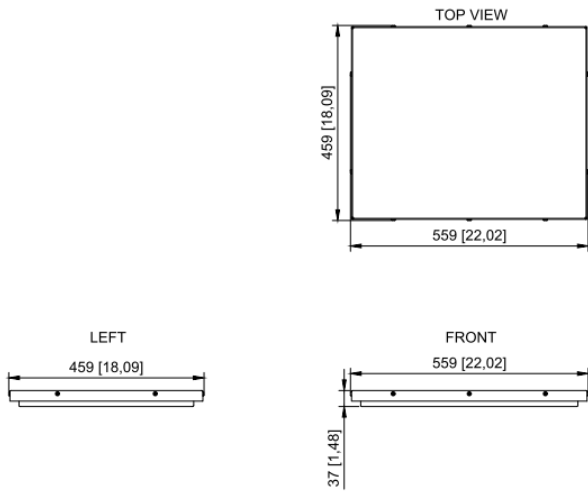

- ✓ 2810011031 - Fan in the front door (air in)(Front fan unit 148,5x148,5mm 55m3/h 230Vac)

Technical Dimensions

Specifications

ELECTRICAL DATA

Rated operating voltage	230 V, 1~, 50 Hz/60 Hz
Power consumption	At 50 Hz: 19 W
	At 60 Hz: 18 W
Air throughput, unimpeded air flow	Air power at 50 Hz: 55 m ³ / h
	Air power at 60 Hz: 66 m ³ / h

DIMENSIONS & WEIGHT

Roof air outlet dimensions (W x H x D)	559x459x37mm
Air inlet fan dimensions (W x H x D)	148,5x148,5x58,5mm