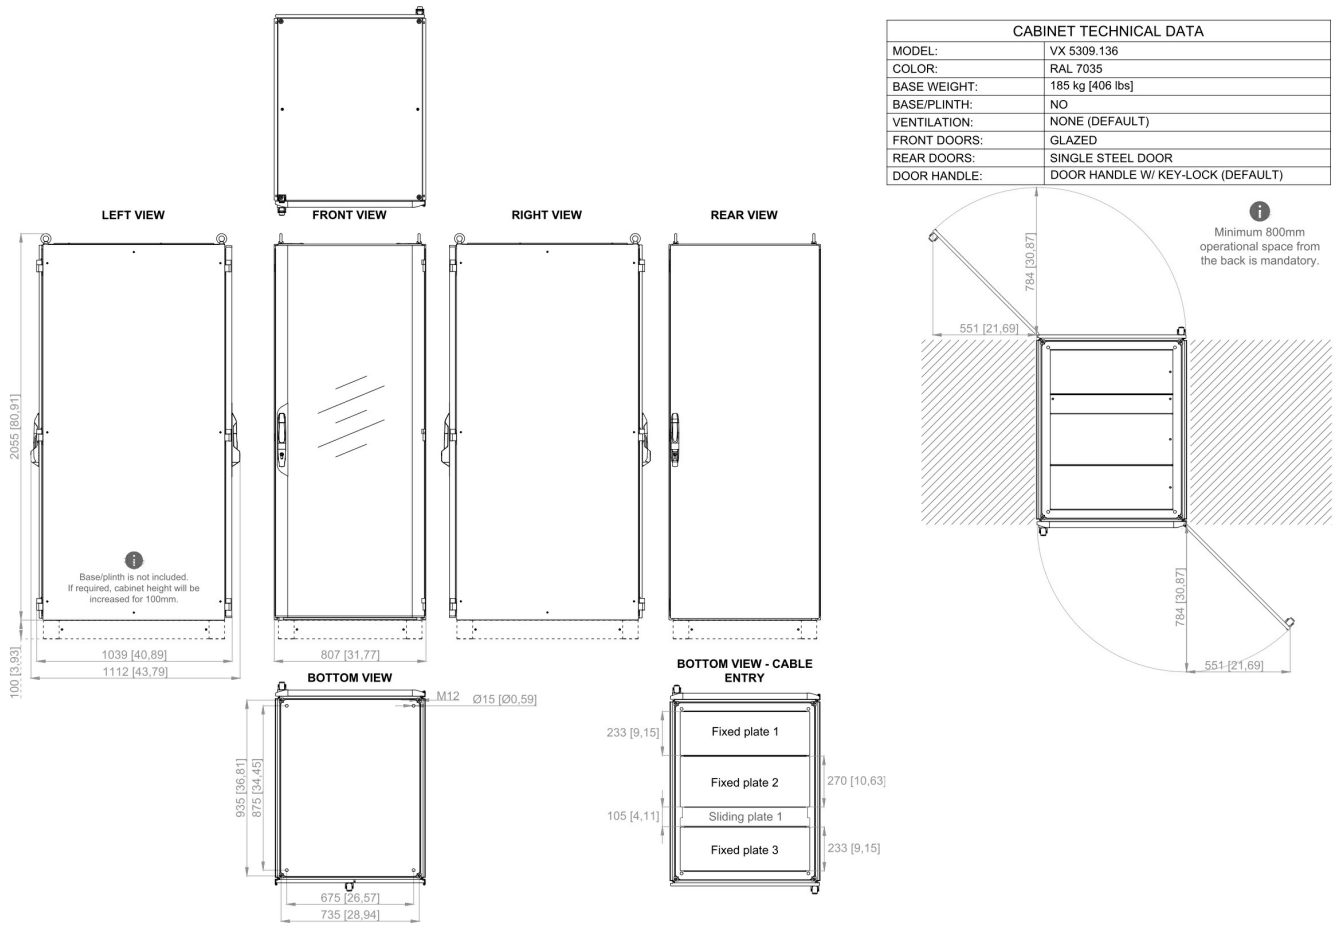

- ✓ Paging
- ✓ Masterclock
- ✓ UPS

Technical Dimensions