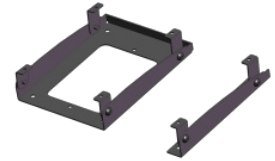

MPX10-MB

Wall or desk mount bracket kit for MPS10 and MPS20 microphones

Item Number: 1200560100

Used With

VIPEDIA-12-NET

PAVA Audio router with network card

Item Number: 1200100012