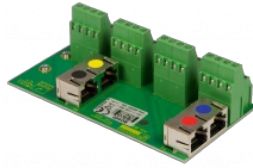

1200410201

MPS20-GO-AN

Desk Mount Paging and Emergency Mic with 20 Buttons - Gooseneck

- ✓ SUPERSEDED BY THE MPS20-G, SUPPORTING BOTH ANALOGUE AND IP CONNECTIVITY

Description

The MPS20 is a powerful and flexible 20 button paging and or emergency microphone which can provide live, store-and-forward, and recorded message broadcast into user selected zones. Including EN 54 compliant emergency functions and all mandatory indicators and controls.

The MPS microphone range can be used freestanding on a desk as standard, or can be permanently mounted with the optional mounting bracket MPX. This bracket gives options to mount the microphone flat on a wall, built onto consoles or fixed on desks.

The MPS can be purchased with a fist microphone replacement for the standard gooseneck if required. Please contact Zenitel for more details.

Accessories

VIPEDIA-BOA01

Din Rail Mount RJ45 Breakout Adapter - Single Port