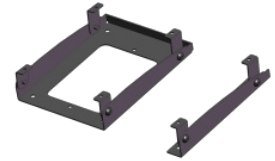

The MPS can be purchased with a fist microphone replacement for the standard gooseneck if required. Please contact Zenitel for more details.

Accessories

VIPEDIA-BOA01

Din Rail Mount RJ45 Breakout Adapter - Single Port

Item Number: 1200550010

VIPEDIA-BOA02

Din Rail Mount RJ45 Breakout Adapter - Four Port

Item Number: 1200550020

MPX10

Expansion Module for MPS01 with 10 buttons

Item Number: TBD

MPX10-MB