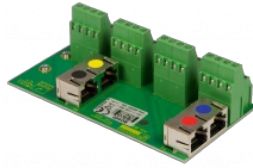

1200410501

MPS50-GO-AN

Desk Mount Paging and Emergency Mic with 50 Buttons - Gooseneck

- ✓ SUPERSEDED BY THE MPS50-G, SUPPORTING BOTH ANALOGUE AND IP CONNECTIVITY

Description

The MPS50 is a powerful and flexible 50 button paging and or emergency microphone which can provide live, store-and-forward, and recorded message broadcast into user selected zones. Including EN 54 compliant emergency functions and all mandatory indicators and controls.

The MPS microphone range can be used freestanding on a desk as standard, or can be permanently mounted with the optional mounting bracket MPX. This bracket gives options to mount the microphone flat on a wall, built onto consoles or fixed on desks.

The MPS can be purchased with a fist microphone replacement for the standard gooseneck if required. Please contact Zenitel for more details.

Accessories

VIPEDIA-BOA01

Din Rail Mount RJ45 Breakout Adapter - Single Port