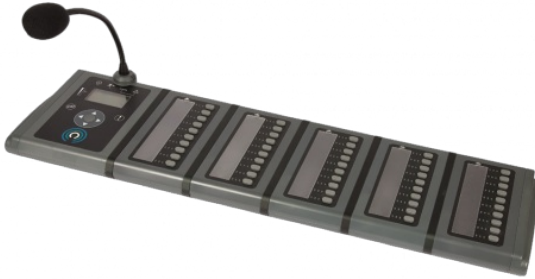

1200410501

MPS50-GO-AN

Desk Mount Paging and Emergency Mic with 50 Buttons - Gooseneck

- ✓ SUPERSEDED BY THE MPS50-G, SUPPORTING BOTH ANALOGUE AND IP CONNECTIVITY

 Public Address  Voice Alarm Commercial Audio  EN 54 Certified

Description

The MPS50 is a powerful and flexible 50 button paging and or emergency microphone which can provide live, store-and-forward, and recorded message broadcast into user selected zones. Including EN 54 compliant emergency functions and all mandatory indicators and controls.

It consists of a sloping desk console with a flexible gooseneck paging microphone, graphic LCD display, and silent operation 'Touch to Talk' touch pad PTT button. PA zone selection is provided by the Select buttons or by using the rotary selector and graphic LCD display. There is also a VU bar-graph which displays the microphone signal level.

The MPS range can be connected directly to either one or two ASL audio routers using analogue audio and a serial link. All interconnecting cabling and the microphone capsule are continuously monitored.