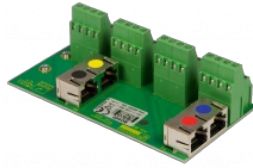

1200410301

MPS30-GO-AN

Desk Mount Paging and Emergency Mic with 30 Buttons - Gooseneck

- ✓ SUPERSEDED BY THE MPS30-G, SUPPORTING BOTH ANALOGUE AND IP CONNECTIVITY

Description

The MPS30 is a powerful and flexible 30 button paging and or emergency microphone which can provide live, store-and-forward, and recorded message broadcast into user selected zones. Including EN 54 compliant emergency functions and all mandatory indicators and controls.

The MPS microphone range can be used freestanding on a desk as standard, or can be permanently mounted with the optional mounting bracket MPX. This bracket gives options to mount the microphone flat on a wall, built onto consoles or fixed on desks.

The MPS can be purchased with a fist microphone replacement for the standard gooseneck if required. Please contact Zenitel for more details.

Accessories

VIPEDIA-BOA01

Din Rail Mount RJ45 Breakout Adapter - Single Port