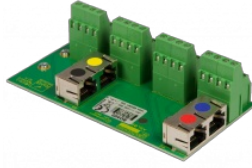

The MPS microphone range can be used freestanding on a desk as standard, or can be permanently mounted with the optional mounting bracket MPX. This bracket gives options to mount the microphone flat on a wall, built onto consoles or fixed on desks.

The MPS can be purchased with a fist microphone replacement for the standard gooseneck if required. Please contact Zenitel for more details.

Accessories

VIPEDIA-BOA01

Din Rail Mount RJ45 Breakout Adapter - Single Port