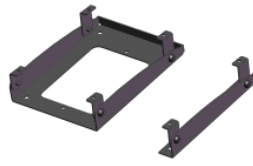

The MPS can be purchased with a fist microphone replacement for the standard gooseneck if required. Please contact Zenitel for more details.

Accessories

VIPEDIA-BOA01

Din Rail Mount RJ45 Breakout Adapter - Single Port

VIPEDIA-BOA02

Din Rail Mount RJ45 Breakout Adapter - Four Port

MPX10-MB

Wall or desk mount bracket kit for MPS10 and MPS20 microphones

MPX10

Expansion Module for MPS01 with 10 buttons

Used With

VIPEDIA-12-NET