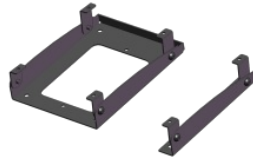

### Accessories

VIPEDIA-BOA01

Din Rail Mount RJ45 Breakout Adapter - Single Port

Item Number: 1200550010

VIPEDIA-BOA02

Din Rail Mount RJ45 Breakout Adapter - Four Port

Item Number: 1200550020

MPX10-MB