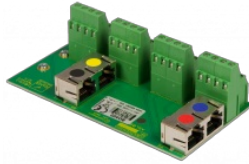

### Description

The MPS10 is a powerful and flexible 10 button paging and or emergency microphone which can provide live, store-and-forward, and recorded message broadcast into user selected zones. Including EN 54 compliant emergency functions and all mandatory indicators and controls.

### Accessories

VIPEDIA-BOA01

Din Rail Mount RJ45 Breakout Adapter - Single Port

Item Number: 1200550010

VIPEDIA-BOA02

Din Rail Mount RJ45 Breakout Adapter - Four Port

Item Number: 1200550020

MPX10-MB