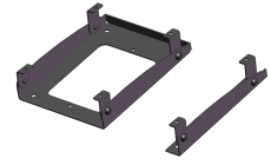

The MPS can be purchased with a fist microphone replacement for the standard gooseneck if required. Please contact Zenitel for more details.

Accessories

VIPEDIA-BOA01

Din Rail Mount RJ45 Breakout Adapter - Single Port

Item Number: 1200550010

VIPEDIA-BOA02

Din Rail Mount RJ45 Breakout Adapter - Four Port

Item Number: 1200550020

MPX10

Expansion Module for MPS01 with 10 buttons

Item Number: TBD

MPX10-MB