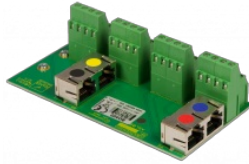

The MPS can be purchased with a fist microphone replacement for the standard gooseneck if required. Please contact Zenitel for more details.

Accessories

VIPEDIA-BOA01

Din Rail Mount RJ45 Breakout Adapter - Single Port

Item Number: 1200550010

VIPEDIA-BOA02

Din Rail Mount RJ45 Breakout Adapter - Four Port

Item Number: 1200550020

MPX10

Expansion Module for MPS01 with 10 buttons

Item Number: TBD

MPX10-MB