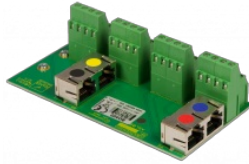

1200410300

MPS30-GO-IP

Desk Mount Paging and Emergency Mic with 30 Buttons - Gooseneck - IP enabled

 SUPERSEDED BY THE MPS30-G, SUPPORTING BOTH ANALOGUE AND IP CONNECTIVITY

Description

The MPS30 is a powerful and flexible 30 button paging and or emergency microphone which can provide live, store-and-forward, and recorded message broadcast into user selected zones. Including EN 54 compliant emergency functions and all mandatory indicators and controls.

The MPS can be purchased with a fist microphone replacement for the standard gooseneck if required. Please contact Zenitel for more details.

Accessories

VIPEDIA-BOA01

Din Rail Mount RJ45 Breakout Adapter - Single Port

Item Number: 1200550010

VIPEDIA-BOA02

Din Rail Mount RJ45 Breakout Adapter - Four Port

Item Number: 1200550020

MPX10

Expansion Module for MPS01 with 10 buttons

Item Number: TBD

MPX10-MB