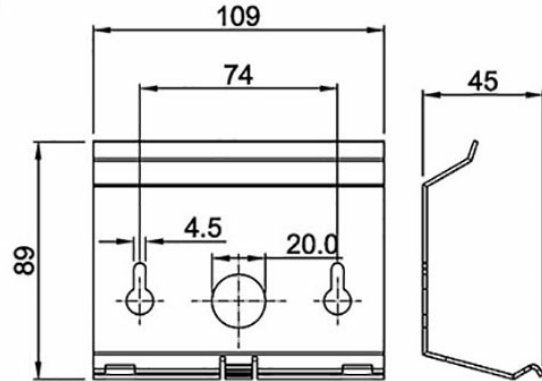

See also: [additional documentation on wiki.zenitel.com](#)

Technical Dimensions

Wall bracket O.no. 1008091100
(optional)

Specifications

GENERAL

Dimension (WxHxD)	168 x 75 x 176 mm
Weight	0.5 kg
Display	Backlit display, 35 x 68 mm (64 x 128 pixels)
Temperature range	0°C - 55°C
Relative humidity	< 95% not condensing
Power consumption	Power over Ethernet, IEEE 802.3 a-f, Class 0
Connectors	2 x RJ45 (Ethernet) 10/100 Mbps
SIP	RFC 3261, SIP Info (DTMF), RFC 2833 (DTMF)
IP protocols	IP v4 - TCP - UDP - HTTPS – TFTP - RTP - RTCP -DHCP - SNMP - DiffServ - TOS – Vingtor-Stentofon CCoIP® - SIP
LAN protocols	Power over Ethernet (IEEE 802.3 a-f), VLAN (IEEE 802.1pq), Network Access Control (IEEE 802.1x)
Audio technology	Wideband 200 Hz - 7 kHz (G.722), Telephony 3.4kHz (G.711), Active noise filtering, Acoustic echo cancellation, Open duplex, Adaptive jitter filter, Handset and volume override
Audio output	1.5 Watt, 85 dB audio pressure 1m from speaker
Management and operation	DDuHTTPS (Web configuration), DHCP and static IP, Remote automatic software upgrade, Centralized monitoring, Status LED
Advanced features	Dual port managed data switch supporting VLAN and network access control
Compliance	CE and FCC Part 15
Certificates	UL 60950-1, cUL 60950-1, CB to IEC 60950-1