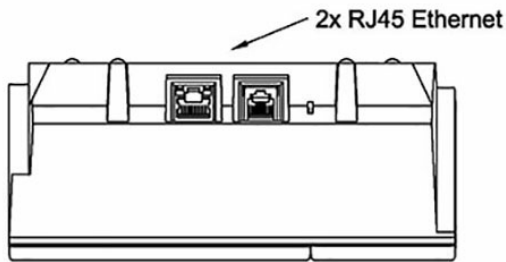

See also: [additional documentation on wiki.zenitel.com](#)

Technical Dimensions

Wall bracket O.no. 1008091100
(optional)

Specifications

GENERAL

Dimension (WxHxD)	168 x 75 x 176 mm
Weight	0.5 kg
Display	Backlit display, 35 x 68 mm (64 x 128 pixels)
Temperature range	0°C - 55°C
Relative humidity	< 95% not condensing
Power consumption	Power over Ethernet, IEEE 802.3 a-f, Class 0
Connectors	2 x RJ45 (Ethernet) 10/100 Mbps
SIP	RFC 3261, SIP Info (DTMF), RFC 2833 (DTMF)
IP protocols	IP v4 - TCP - UDP - HTTPS – TFTP - RTP - RTCP -DHCP - SNMP - DiffServ - TOS – Vingtor-Stentofon CCoIP® - SIP
LAN protocols	Power over Ethernet (IEEE 802.3 a-f), VLAN (IEEE 802.1pq), Network Access Control (IEEE 802.1x)
Audio technology	Wideband 200 Hz - 7 kHz (G.722), Telephony 3.4kHz (G.711), Active noise filtering, Acoustic echo cancellation, Open duplex, Adaptive jitter filter, Handset and volume override
Audio output	1.5 Watt, 85 dB audio pressure 1m from speaker
Management and operation	DDuHTTPS (Web configuration), DHCP and static IP, Remote automatic software upgrade, Centralized monitoring, Status LED
Advanced features	Dual port managed data switch supporting VLAN and network access control
Compliance	CE and FCC Part 15
Certificates	UL 60950-1, cUL 60950-1, CB to IEC 60950-1