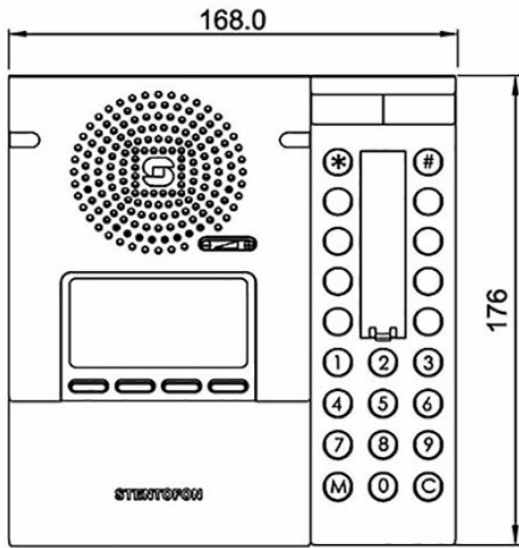

See also: [additional documentation on wiki.zenitel.com](#)

Technical Dimensions

Wall bracket O.no. 1008091100
(optional)

Specifications

GENERAL

Dimension (WxHxD)	168 x 75 x 176 mm
Weight	0.5 kg
Display	Backlit display, 35 x 68 mm (64 x 128 pixels)
Temperature range	0°C - 55°C
Relative humidity	< 95% not condensing
Power consumption	Power over Ethernet, IEEE 802.3 a-f, Class 0
Connectors	2 x RJ45 (Ethernet) 10/100 Mbps
SIP	RFC 3261, SIP Info (DTMF), RFC 2833 (DTMF)
IP protocols	IP v4 - TCP - UDP - HTTPS – TFTP - RTP - RTCP -DHCP - SNMP - DiffServ - TOS – Vingtor-Stentofon CCoIP® - SIP
LAN protocols	Power over Ethernet (IEEE 802.3 a-f), VLAN (IEEE 802.1pq), Network Access Control (IEEE 802.1x)
Audio technology	Wideband 200 Hz - 7 kHz (G.722), Telephony 3.4kHz (G.711), Active noise filtering, Acoustic echo cancellation, Open duplex, Adaptive jitter filter, Handset and volume override
Audio output	1.5 Watt, 85 dB audio pressure 1m from speaker
Management and operation	DDuHTTPS (Web configuration), DHCP and static IP, Remote automatic software upgrade, Centralized monitoring, Status LED
Advanced features	Dual port managed data switch supporting VLAN and network access control
Compliance	CE and FCC Part 15
Certificates	UL 60950-1, cUL 60950-1, CB to IEC 60950-1