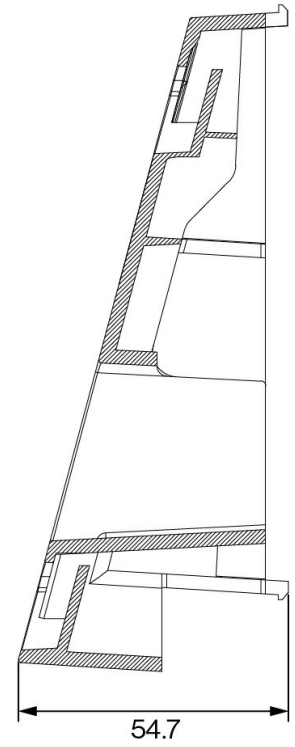

## Wall Mount Bracket for ITSV-5

---

---

### Description

Used for wall mounting of the ITSV-5 Video Station.

### Technical Dimensions

## GENERAL

---

Dimensions (WxHxD)	148 x 135 x 44.7 mm
--------------------	---------------------

---