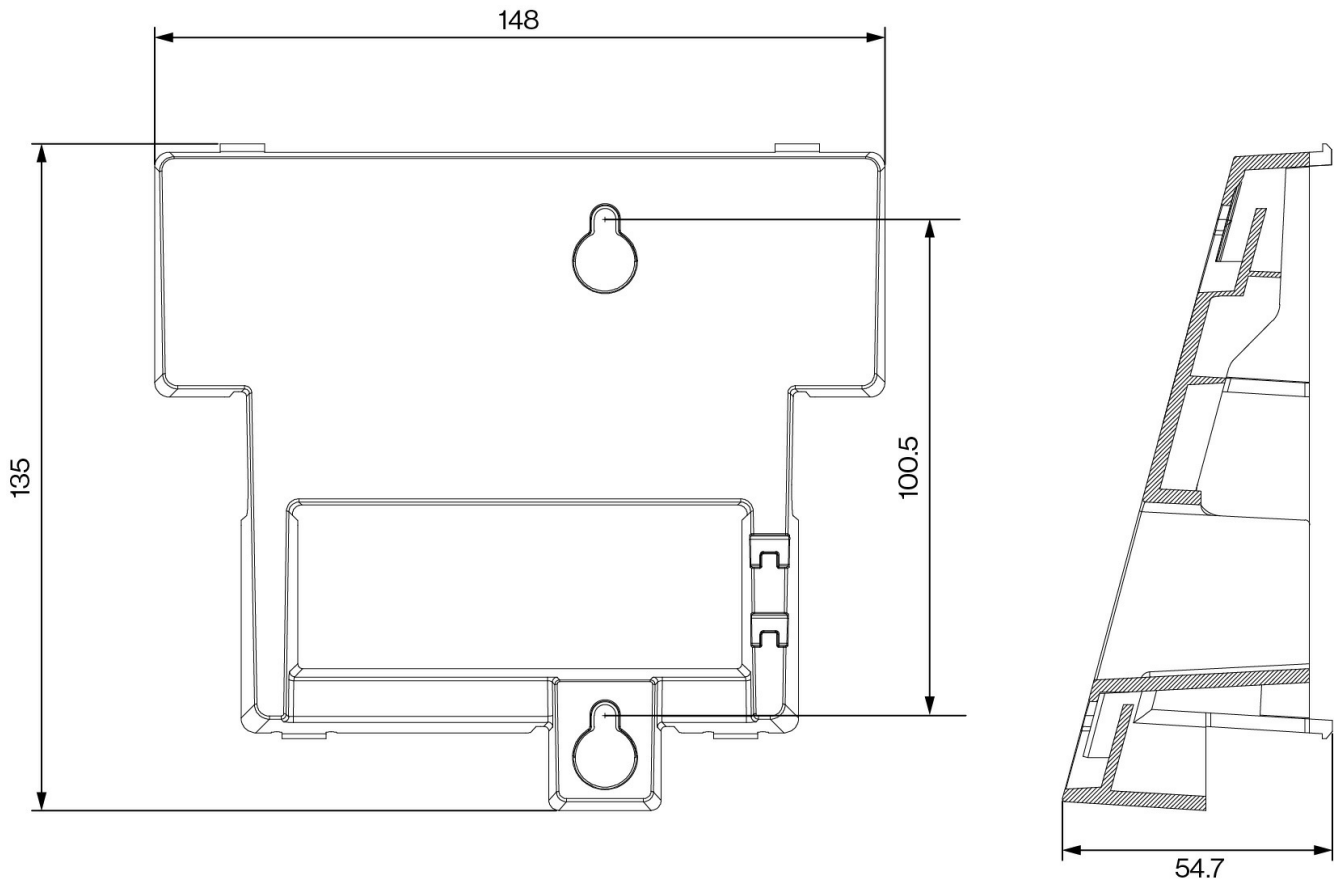

1490009007

Wall Mount Bracket for ITSV-5

Description

Used for wall mounting of the ITSV-5 Video Station.

Technical Dimensions

Specifications

GENERAL

Dimensions (WxHxD)	148 x 135 x 44.7 mm
--------------------	---------------------

Used With

ITSV-5

HD IP Video Phone with 8"
Screen