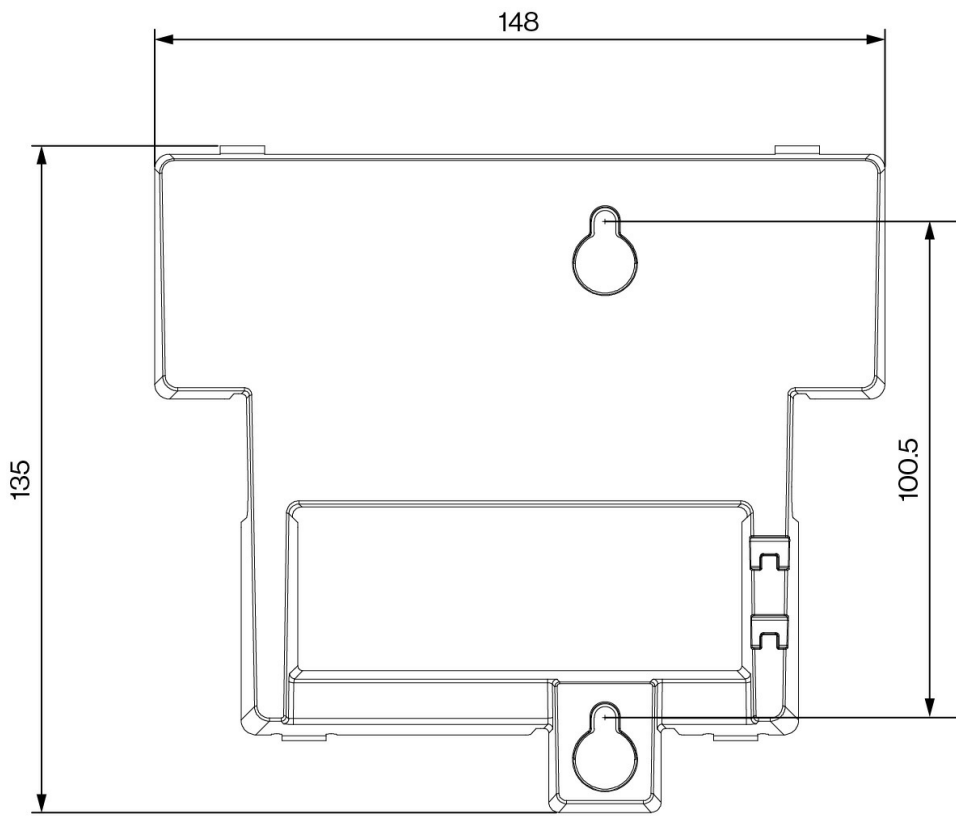

## Wall Mount Bracket for ITSV-5

---

---

### Description

Used for wall mounting of the ITSV-5 Video Station.

### Technical Dimensions

## GENERAL

---

Dimensions (WxHxD)	148 x 135 x 44.7 mm
--------------------	---------------------

---