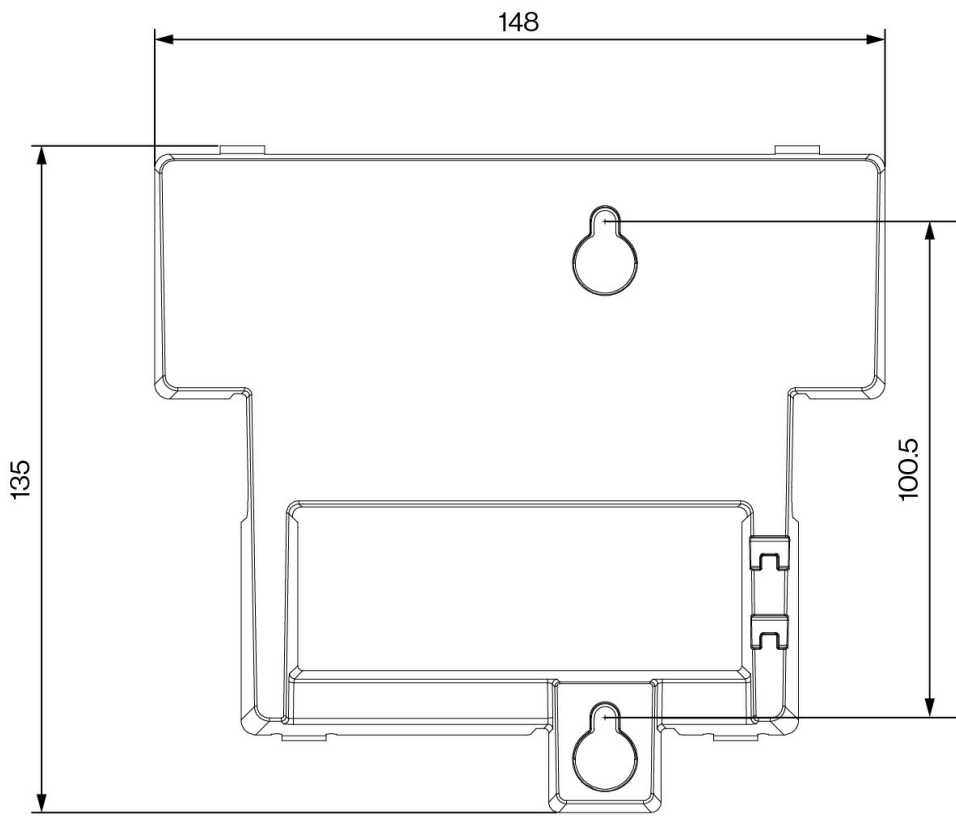

1490009007

Wall Mount Bracket for ITSV-5

Description

Used for wall mounting of the ITSV-5 Video Station.

Technical Dimensions

Specifications

GENERAL

Dimensions (WxHxD)	148 x 135 x 44.7 mm
--------------------	---------------------

Used With

ITSV-5

HD IP Video Phone with 8"
Screen