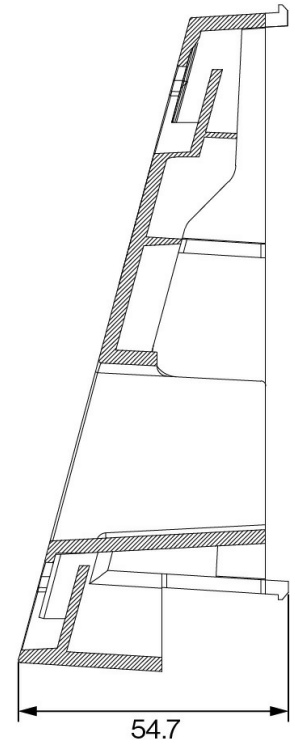

1490009007

Wall Mount Bracket for ITSV-5

Description

Used for wall mounting of the ITSV-5 Video Station.

Technical Dimensions

Specifications

GENERAL

Dimensions (WxHxD)	148 x 135 x 44.7 mm
--------------------	---------------------

Used With

ITSV-5

HD IP Video Phone with 8"
Screen