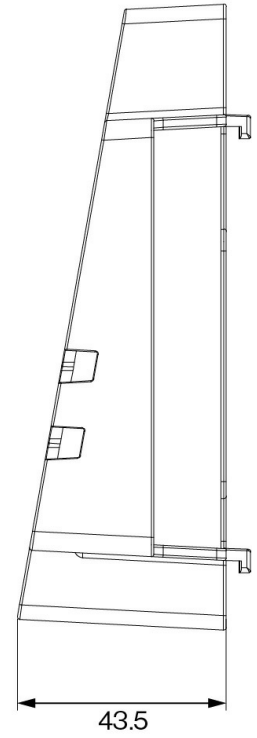

## Wall Mount Bracket for ITSV-4

---

---

### Description

Used for wall mounting of the ITSV-4 HD IP Video Phone.

### Technical Dimensions

## GENERAL

---

Dimensions (WxHxD)	149.2 x xxx x 43.5 mm
--------------------	-----------------------

---