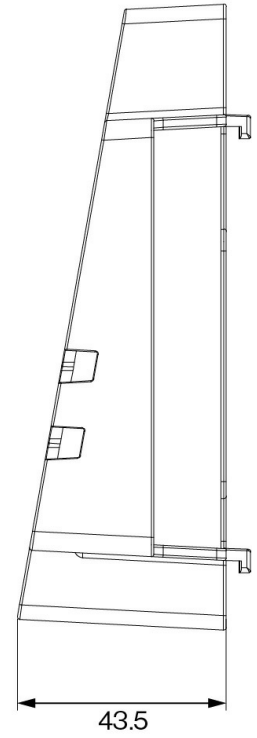

1490009006

Wall Mount Bracket for ITSV-4

Description

Used for wall mounting of the ITSV-4 HD IP Video Phone.

Technical Dimensions

Specifications

GENERAL

Dimensions (WxHxD)	149.2 x xxx x 43.5 mm
--------------------	-----------------------

Used With

ITSV-4

HD IP Video Phone with 5" Screen