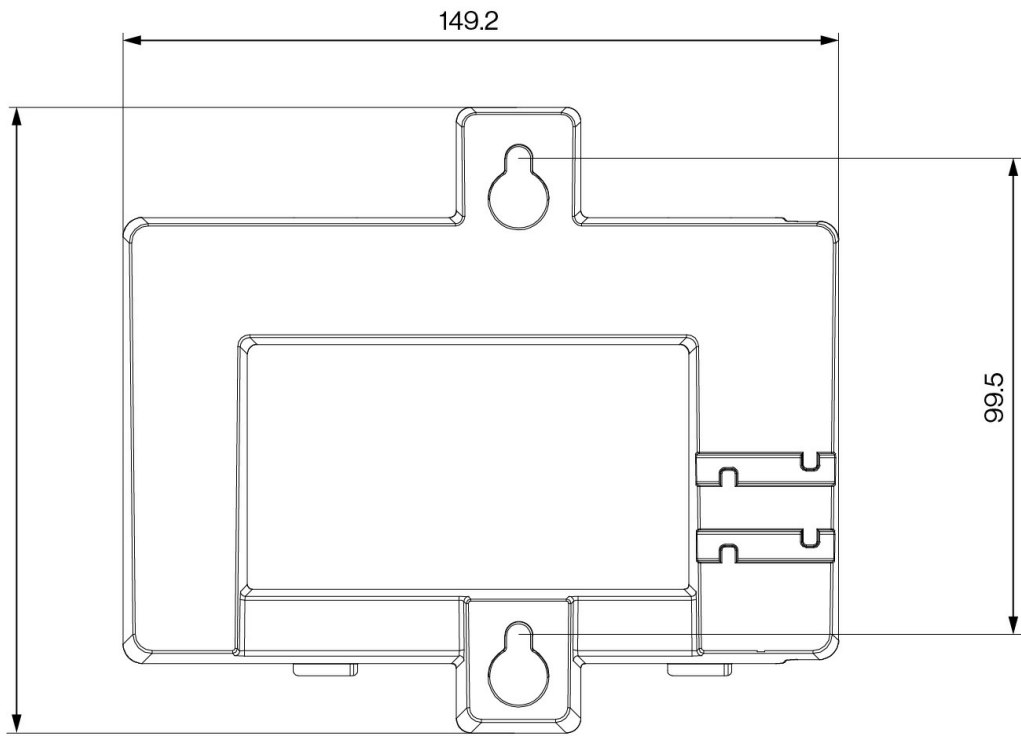

## Wall Mount Bracket for ITSV-4

---

---

### Description

Used for wall mounting of the ITSV-4 HD IP Video Phone.

### Technical Dimensions

## GENERAL

---

Dimensions (WxHxD)	149.2 x xxx x 43.5 mm
--------------------	-----------------------

---