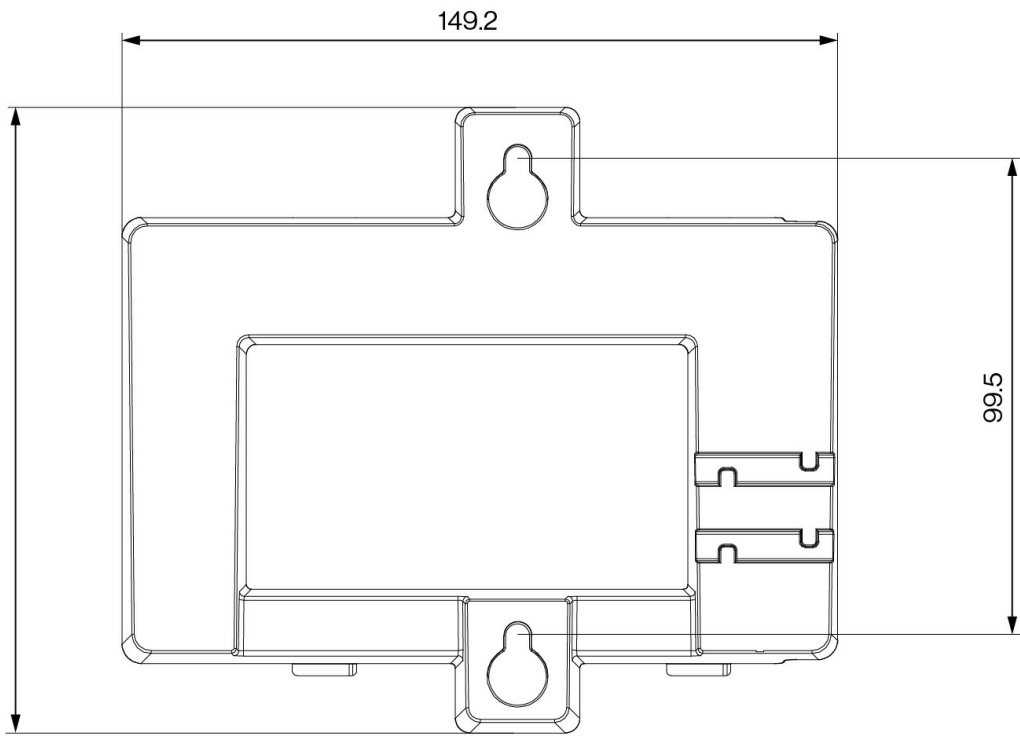

1490009006

Wall Mount Bracket for ITSV-4

Description

Used for wall mounting of the ITSV-4 HD IP Video Phone.

Technical Dimensions

Specifications

GENERAL

Dimensions (WxHxD)	149.2 x xxx x 43.5 mm
--------------------	-----------------------

Used With

ITSV-4

HD IP Video Phone with 5" Screen