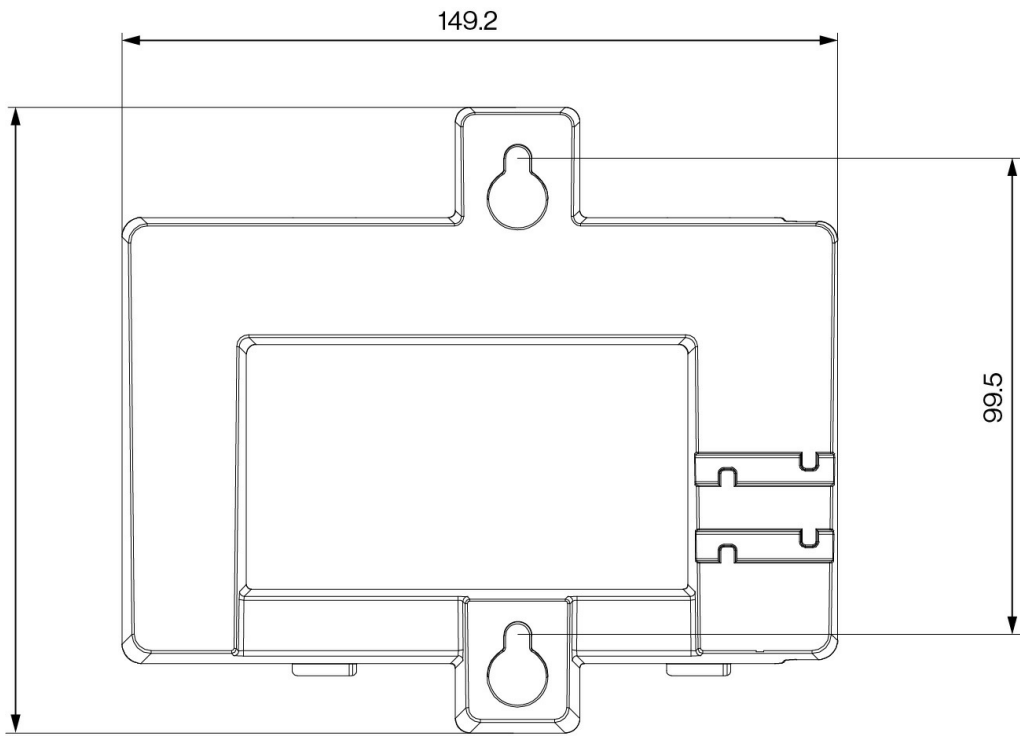

## Wall Mount Bracket for ITSV-4

---

---

### Description

Used for wall mounting of the ITSV-4 HD IP Video Phone.

### Technical Dimensions

## GENERAL

---

Dimensions (WxHxD)	149.2 x xxx x 43.5 mm
--------------------	-----------------------

---