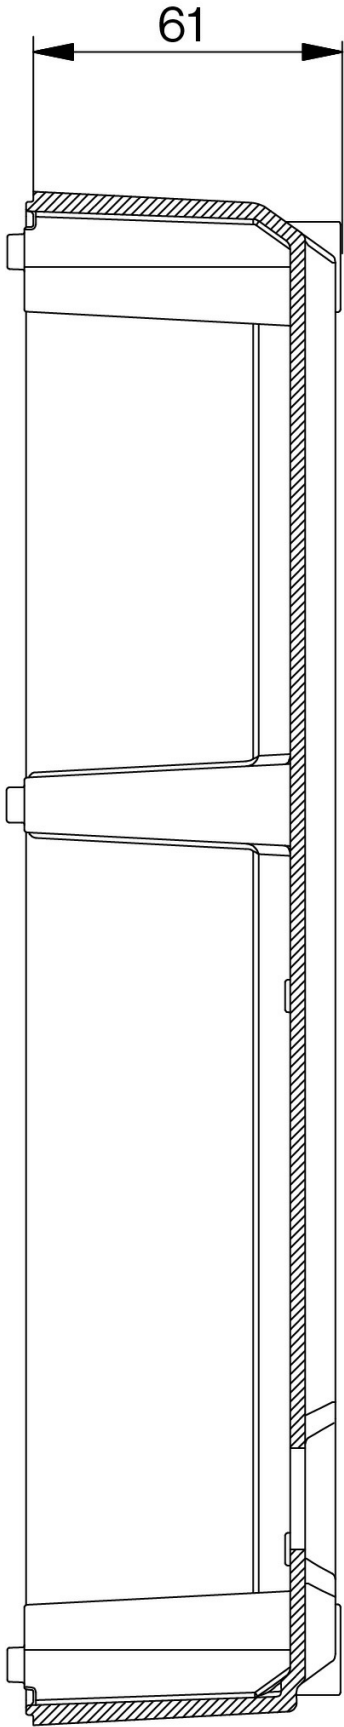

1008140330

TA-33

Turbine Extended On-wall Backbox

Backbox for Wall mounting TEIV+ Intercoms

IP66

IK10

Description

Cast Aluminium surface-mount Backbox

Technical Dimensions

120

Specifications

MECHANICAL

Size (WxHxD): 120 x 305 x 62mm	Wt: 1.05kg
Ingress protection rating	IP-66, tested according to EN 60529
Impact protection rating	IK 10, tested according to EN 62262
Material	Aluminum alloy - AISi12 (EN AB-44200,DIN230), painted
Finish	IGP-DURA@pol 681T, Grey RAL 9007. Custom colors possible*
	*Please contact our local sales office for details.

Used With

TEIV-4+ | Video Intercom with RFID card reader space

IP & SIP Video Intercom with RFID card reader space

Item Number: 1008318240

TEIV-1+ | Video Intercom with Keypad and Display

IP and SIP Video Intercom with Keypad and Display