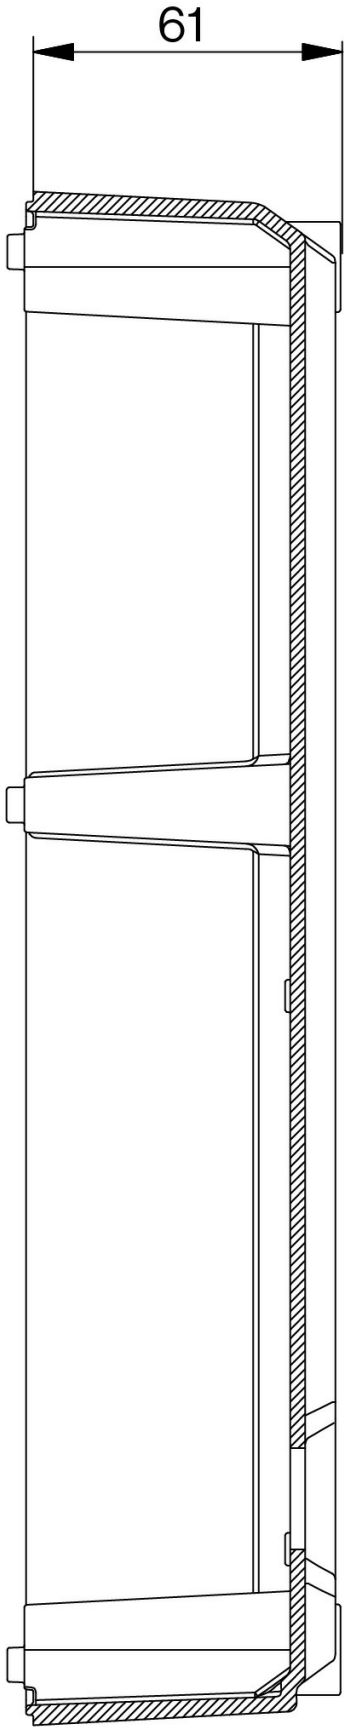

1008140330

TA-33

Turbine Extended On-wall Backbox

Backbox for Wall mounting TEIV+ Intercoms

IP66

IK10

Description

Cast Aluminium surface-mount Backbox

Technical Dimensions

120

Specifications

MECHANICAL

Size (WxHxD): 120 x 305 x 62mm	Wt: 1.05kg
Ingress protection rating	IP-66, tested according to EN 60529
Impact protection rating	IK 10, tested according to EN 62262
Material	Aluminum alloy - AISi12 (EN AB-44200,DIN230), painted
Finish	IGP-DURA@pol 681T, Grey RAL 9007. Custom colors possible*
	*Please contact our local sales office for details.