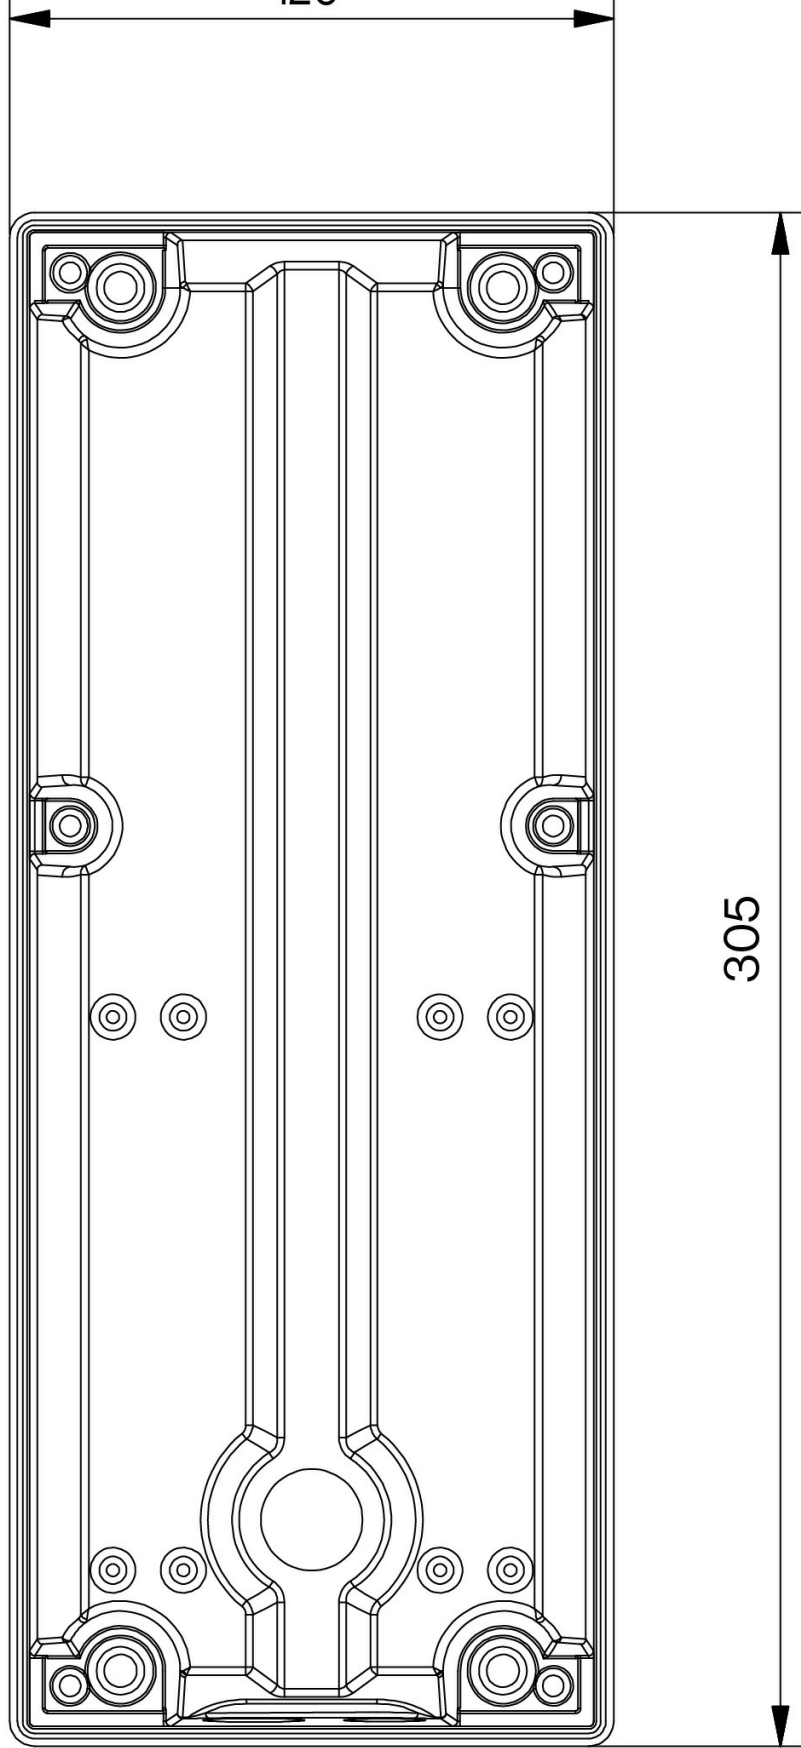

1008140330

TA-33

Turbine Extended On-wall Backbox

Backbox for Wall mounting TEIV+ Intercoms

IP66

IK10

Description

Cast Aluminium surface-mount Backbox

Technical Dimensions

120

Specifications

MECHANICAL

Size (WxHxD): 120 x 305 x 62mm	Wt: 1.05kg
Ingress protection rating	IP-66, tested according to EN 60529
Impact protection rating	IK 10, tested according to EN 62262
Material	Aluminum alloy - AISi12 (EN AB-44200,DIN230), painted
Finish	IGP-DURA@pol 681T, Grey RAL 9007. Custom colors possible*
	*Please contact our local sales office for details.