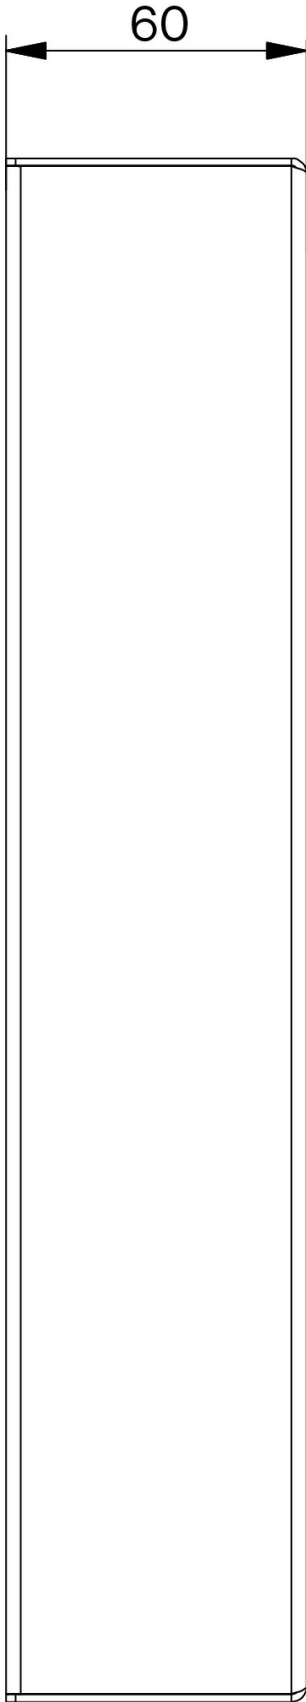

1008140340

TA-34

Turbine Extended Flushmount Backbox

Backbox for flush mouting TEIV+ Intercoms

Description

Carbon-steel, Flush-mount Backbox

Technical Dimensions

All dimensions in mm

Specifications

MECHANICAL

Size (WxHxD): 120 x
305 x 60mm

Wt: 0.98kg

Material

Carbon Steel EN 10130
DC01, 1mm

Finish

Zinc coating