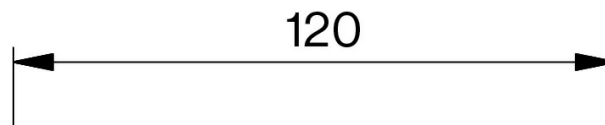

1008140340

TA-34

Turbine Extended Flushmount Backbox

Backbox for flush mouting TEIV+ Intercoms

Description

Carbon-steel, Flush-mount Backbox

Technical Dimensions

All dimensions in mm

Specifications

MECHANICAL

Size (WxHxD): 120 x
305 x 60mm

Wt: 0.98kg

Material

Carbon Steel EN 10130
DC01, 1mm

Finish

Zinc coating