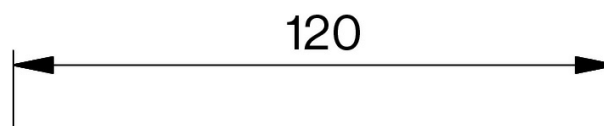

1008140340

TA-34

Turbine Extended Flushmount Backbox

Backbox for flush mouting TEIV+ Intercoms

Description

Carbon-steel, Flush-mount Backbox

Technical Dimensions

All dimensions in mm

Specifications

MECHANICAL

Size (WxHxD): 120 x
305 x 60mm

Wt: 0.98kg

Material

Carbon Steel EN 10130
DC01, 1mm

Finish

Zinc coating