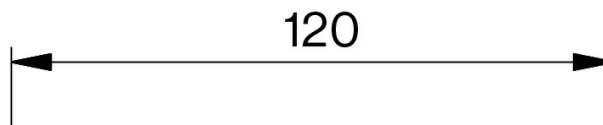

Technical Dimensions