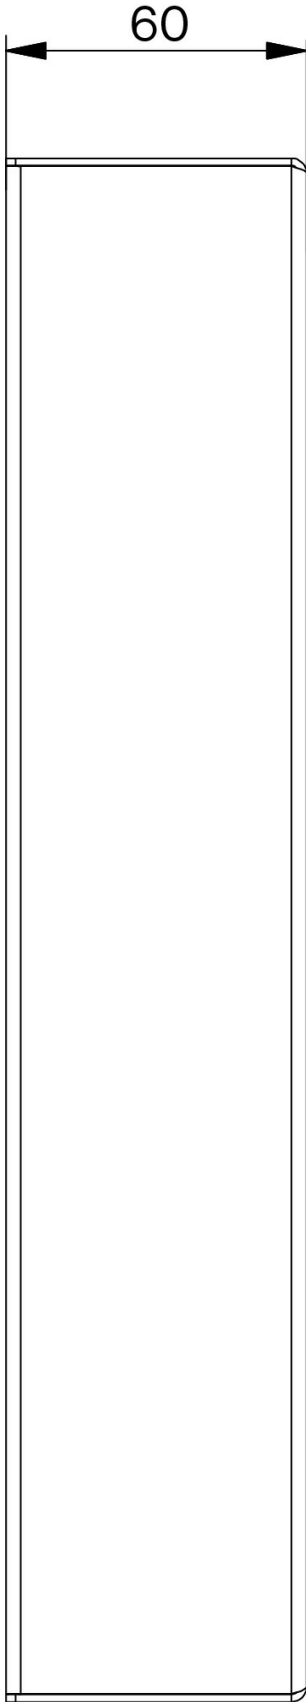

## TA-34

Turbine Extended Flushmount Backbox

Backbox for flush mouting TEIV+ Intercoms

---

---

## Description

Carbon-steel, Flush-mount Backbox

## Technical Dimensions

All dimensions in mm

## MECHANICAL

Size (WxHxD): 120 x  
305 x 60mm

Wt: 0.98kg

Material

Carbon Steel EN 10130  
DC01, 1mm

Finish

Zinc coating