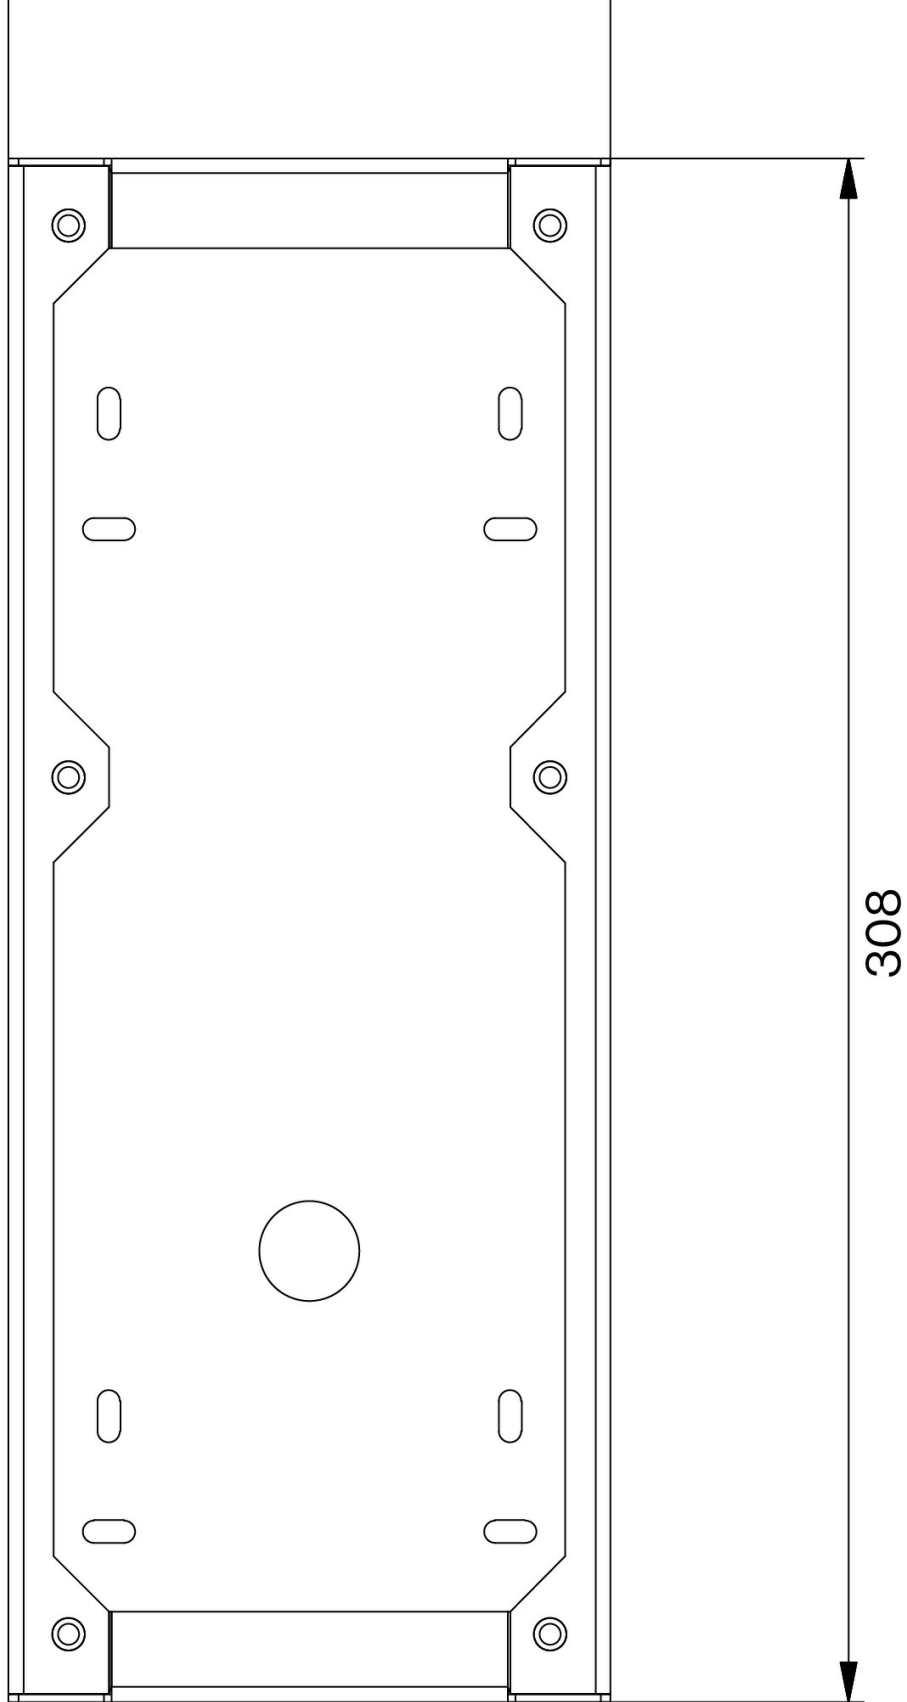

1008140340

TA-34

Turbine Extended Flushmount Backbox

Backbox for flush mouting TEIV+ Intercoms

Description

Carbon-steel, Flush-mount Backbox

Technical Dimensions

All dimensions in mm

Specifications

MECHANICAL

Size (WxHxD): 120 x
305 x 60mm

Wt: 0.98kg

Material

Carbon Steel EN 10130
DC01, 1mm

Finish

Zinc coating