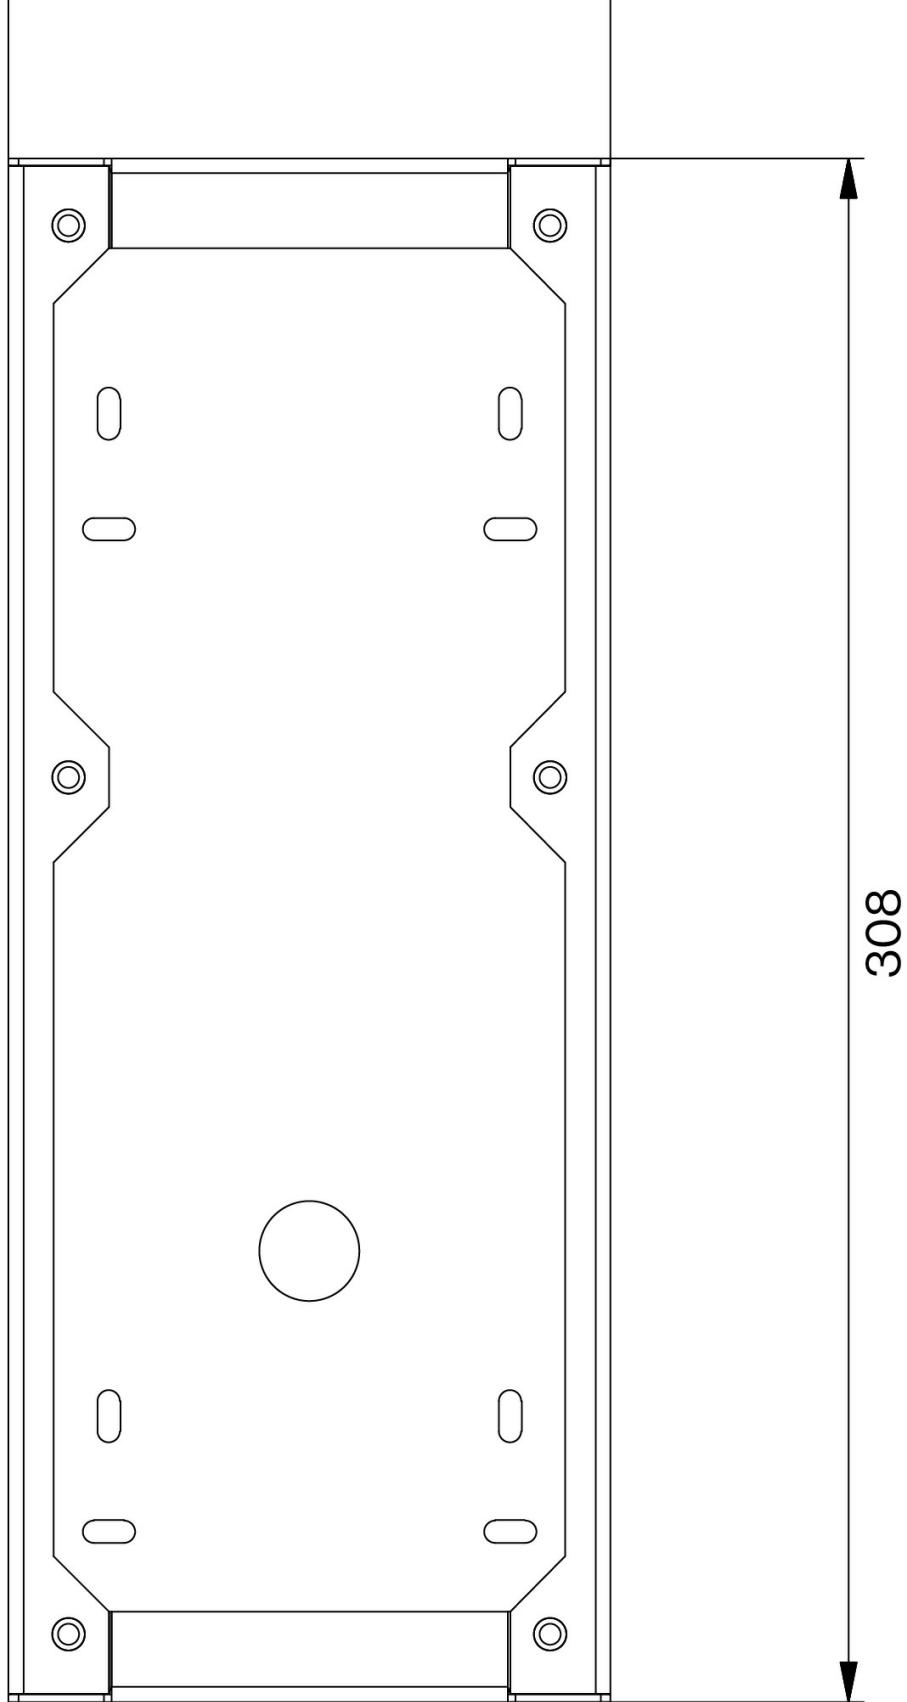

## TA-34

Turbine Extended Flushmount Backbox

Backbox for flush mouting TEIV+ Intercoms

---

---

## Description

Carbon-steel, Flush-mount Backbox

## Technical Dimensions

All dimensions in mm

## MECHANICAL

Size (WxHxD): 120 x  
305 x 60mm

Wt: 0.98kg

Material

Carbon Steel EN 10130  
DC01, 1mm

Finish

Zinc coating