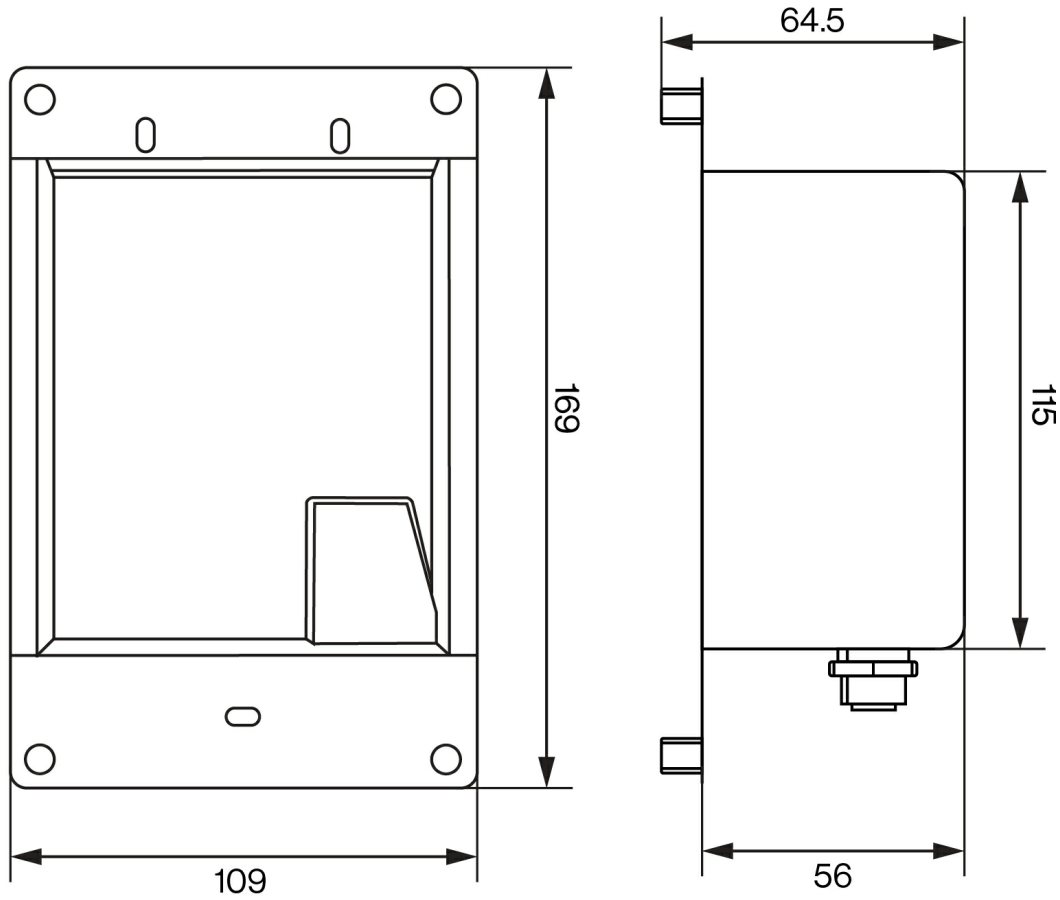

1008140200

TA-20

Mounting Box for Turbine Compact

- ✓ Back Box for wall mounting
- ✓ Indoor use only

Description

Backbox for Turbine Compact stations

Technical Dimensions

all dimensions in mm

Specifications

DIMENSIONS (HXWXD): 169 X 109 X 64.5 MM

Used With

TCIS-1

IP and SIP Intercom

TCIS-2

IP and SIP Intercom

TCIS-3