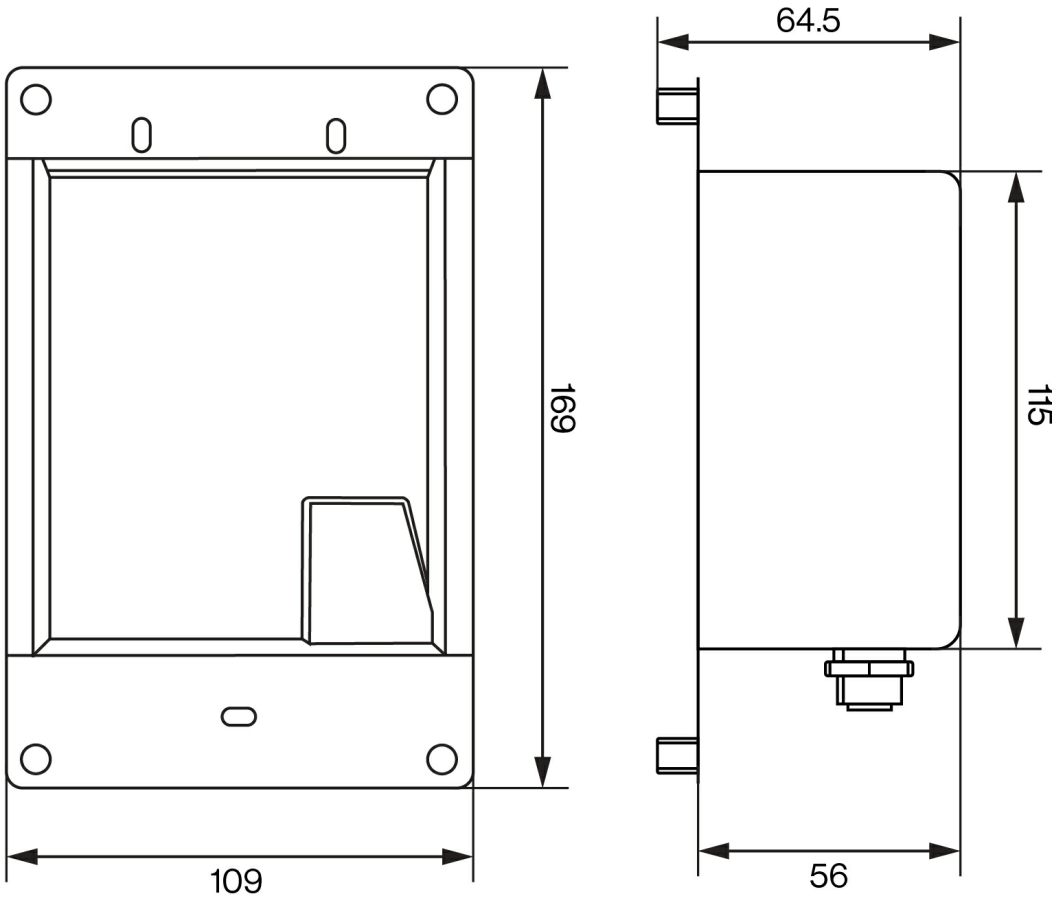

## TA-20

Mounting Box for Turbine Compact

- ✓ Back Box for wall mounting
- ✓ Indoor use only

---

---

## Description

Backbox for Turbine Compact stations

## Technical Dimensions

all dimensions in mm

# Specifications

**DIMENSIONS (HXWXD): 169 X 109 X 64.5 MM**

---