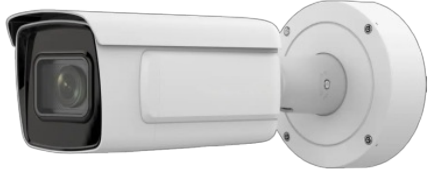

2310111186

iDS-2CD7A26G0-IZHSY WDR IR Varifocal Bullet Network Camera

Bullet Network Camera

- ✓ High quality imaging with 2 MP resolution
- ✓ Excellent low-light performance via DarkFighter technology
- ✓ Clear imaging against strong back light due to 140 dB WDR technology
- ✓ Efficient H.265+ compression technology to save bandwidth and storage
- ✓ 5 streams to meet a wide variety of applications
- ✓ Water and dust resistant (IP67) and vandal proof (IK10)
- ✓ IP66 back box included

ONVIF ONVIF Conformant  IP67  IK10  H.264

Description

Monitor your vessel with the iDS-2CD7A26GO-IZHSY WDR IR Varifocal Bullet Network Camera with excellent low-light performance via DarkFighter technology. Equipped with a 2MP CMOS sensor and a 2.8 to 12 mm varifocal lens, the camera captures video at resolutions up to 1920 x 1080 at 50 fps in a 141.1 x 48° diagonal field of view. The bullet network camera has IR LEDs with an effective range of up to 50 m and uses a built-in IR cut filter to switch from color to B&W for day/night functionality.

2MP IR Varifocal Bullet Network Camera

The CCTV camera is housed in an IP67- and IK10-rated weather- and impact-resistant enclosure. PoE technology simplifies installation by enabling you to power the camera via its network connection. Also featured are audio in/out ports as well as a microSD card slot for onboard storage of footage. ONVIF compliance ensures compatibility with a wide range of surveillance equipment.