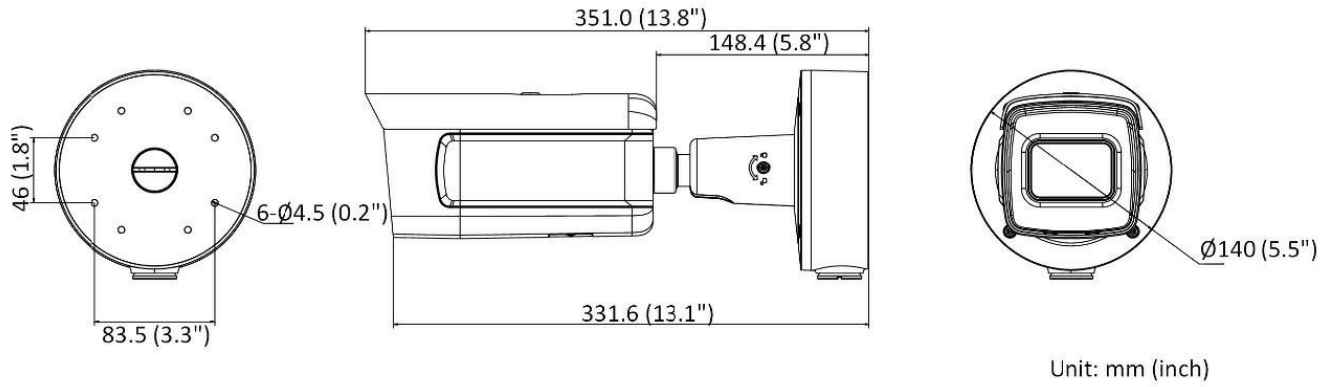

ONVIF ONVIF Conformant  IP67  IK10  H.264

Description

Monitor your vessel with the iDS-2CD7A26GO-IZHSY WDR IR Varifocal Bullet Network Camera with excellent low-light performance via DarkFighter technology. Equipped with a 2MP CMOS sensor and a 2.8 to 12 mm varifocal lens, the camera captures video at resolutions up to 1920 x 1080 at 50 fps in a 141.1 x 48° diagonal field of view. The bullet network camera has IR LEDs with an effective range of up to 50 m and uses a built-in IR cut filter to switch from color to B&W for day/night functionality.

Technical Dimensions

With -Y model:

Without -Y model:

Specifications

CAMERA

Image Sensor	1/1.8" Progressive Scan CMOS
Min. Illumination	Color: 0.0005 Lux @ (F1.2, AGC ON); B/W: 0.0001 Lux @ (F1.2, AGC ON), 0 Lux with IR
Shutter Speed	1 s to 1/100,000 s
Slow Shutter	N/A
Day & Night	IR Cut Filter, Blue glass module to reduce ghost phenomenon
Digital Noise Reduction	3D DNR
WDR	140dB
SNR	≥ 52 dB