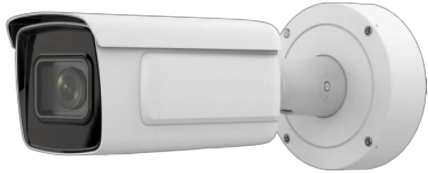

2310111186

iDS-2CD7A26G0-IZHSY WDR IR Varifocal Bullet Network Camera

Bullet Network Camera

- ✓ High quality imaging with 2 MP resolution
- ✓ Excellent low-light performance via DarkFighter technology
- ✓ Clear imaging against strong back light due to 140 dB WDR technology
- ✓ Efficient H.265+ compression technology to save bandwidth and storage
- ✓ 5 streams to meet a wide variety of applications
- ✓ Water and dust resistant (IP67) and vandal proof (IK10)
- ✓ IP66 back box included

ONVIF ONVIF Conformant  IP67  IK10  H.264

Description

Monitor your vessel with the iDS-2CD7A26GO-IZHSY WDR IR Varifocal Bullet Network Camera with excellent low-light performance via DarkFighter technology. Equipped with a 2MP CMOS sensor and a 2.8 to 12 mm varifocal lens, the camera captures video at resolutions up to 1920 x 1080 at 50 fps in a 141.1 x 48° diagonal field of view. The bullet network camera has IR LEDs with an effective range of up to 50 m and uses a built-in IR cut filter to switch from color to B&W for day/night functionality.

2MP IR Varifocal Bullet Network Camera

The CCTV camera is housed in an IP67- and IK10-rated weather- and impact-resistant enclosure. PoE technology simplifies installation by enabling you to power the camera via its network connection. Also featured are audio in/out ports as well as a microSD card slot for onboard storage of footage. ONVIF compliance ensures compatibility with a wide range of surveillance equipment.