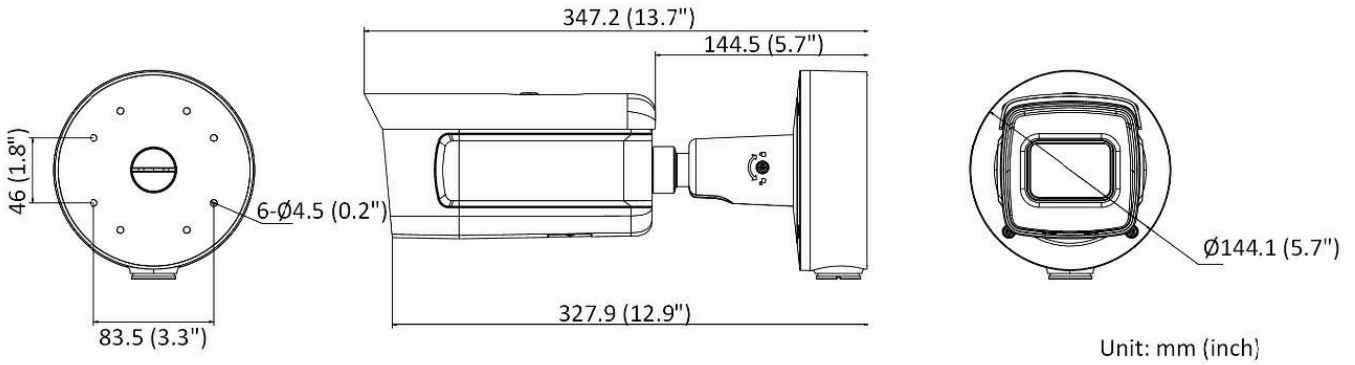

ONVIF ONVIF Conformant  IP67  IK10  H.264

Description

Monitor your vessel with the iDS-2CD7A26GO-IZHSY WDR IR Varifocal Bullet Network Camera with excellent low-light performance via DarkFighter technology. Equipped with a 2MP CMOS sensor and a 2.8 to 12 mm varifocal lens, the camera captures video at resolutions up to 1920 x 1080 at 50 fps in a 141.1 x 48° diagonal field of view. The bullet network camera has IR LEDs with an effective range of up to 50 m and uses a built-in IR cut filter to switch from color to B&W for day/night functionality.

Technical Dimensions

With -Y model:

Without -Y model:

Specifications

CAMERA

Image Sensor	1/1.8" Progressive Scan CMOS
Min. Illumination	Color: 0.0005 Lux @ (F1.2, AGC ON); B/W: 0.0001 Lux @ (F1.2, AGC ON), 0 Lux with IR
Shutter Speed	1 s to 1/100,000 s
Slow Shutter	N/A
Day & Night	IR Cut Filter, Blue glass module to reduce ghost phenomenon
Digital Noise Reduction	3D DNR
WDR	140dB
SNR	≥ 52 dB