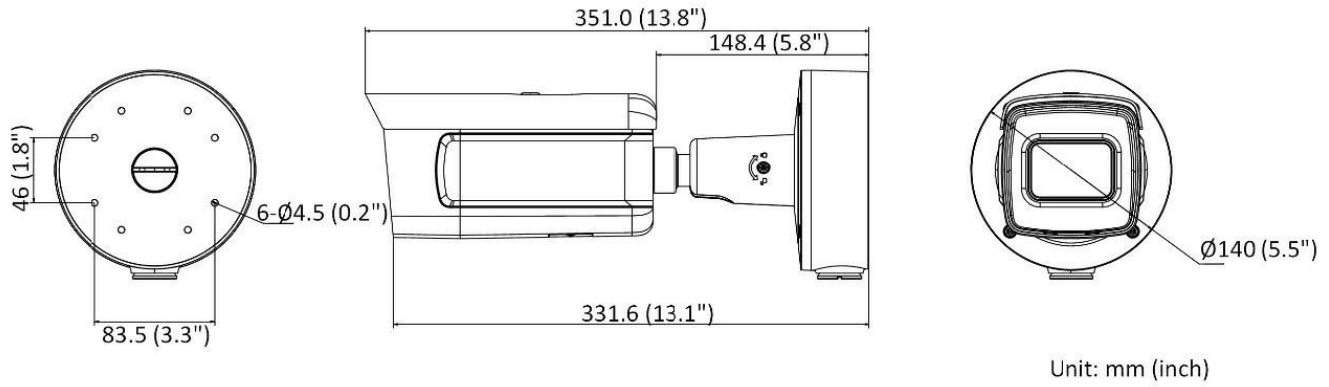

ONVIF ONVIF Conformant  IP67  IK10  H.264

Description

Monitor your vessel with the iDS-2CD7A26GO-IZHSY WDR IR Varifocal Bullet Network Camera with excellent low-light performance via DarkFighter technology. Equipped with a 2MP CMOS sensor and a 2.8 to 12 mm varifocal lens, the camera captures video at resolutions up to 1920 x 1080 at 50 fps in a 141.1 x 48° diagonal field of view. The bullet network camera has IR LEDs with an effective range of up to 50 m and uses a built-in IR cut filter to switch from color to B&W for day/night functionality.

Technical Dimensions

With -Y model:

Without -Y model:

Specifications

CAMERA

Image Sensor	1/1.8" Progressive Scan CMOS
Min. Illumination	Color: 0.0005 Lux @ (F1.2, AGC ON); B/W: 0.0001 Lux @ (F1.2, AGC ON), 0 Lux with IR
Shutter Speed	1 s to 1/100,000 s
Slow Shutter	N/A
Day & Night	IR Cut Filter, Blue glass module to reduce ghost phenomenon
Digital Noise Reduction	3D DNR
WDR	140dB
SNR	≥ 52 dB