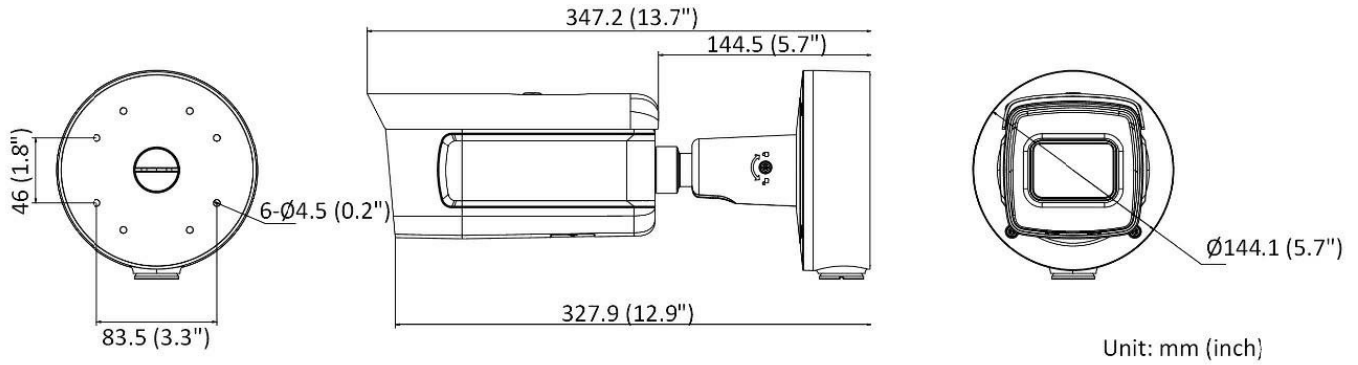

ONVIF ONVIF Conformant  IP67  IK10  H.264

Description

Monitor your vessel with the iDS-2CD7A26GO-IZHSY WDR IR Varifocal Bullet Network Camera with excellent low-light performance via DarkFighter technology. Equipped with a 2MP CMOS sensor and a 2.8 to 12 mm varifocal lens, the camera captures video at resolutions up to 1920 x 1080 at 50 fps in a 141.1 x 48° diagonal field of view. The bullet network camera has IR LEDs with an effective range of up to 50 m and uses a built-in IR cut filter to switch from color to B&W for day/night functionality.

Technical Dimensions

With -Y model:

Without -Y model:

Specifications

CAMERA

Image Sensor	1/1.8" Progressive Scan CMOS
Min. Illumination	Color: 0.0005 Lux @ (F1.2, AGC ON); B/W: 0.0001 Lux @ (F1.2, AGC ON), 0 Lux with IR
Shutter Speed	1 s to 1/100,000 s
Slow Shutter	N/A
Day & Night	IR Cut Filter, Blue glass module to reduce ghost phenomenon
Digital Noise Reduction	3D DNR
WDR	140dB
SNR	≥ 52 dB