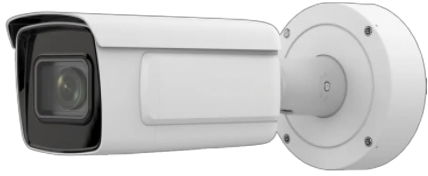

2310111186

iDS-2CD7A26G0-IZHSY WDR IR Varifocal Bullet Network Camera

Bullet Network Camera

- ✓ High quality imaging with 2 MP resolution
- ✓ Excellent low-light performance via DarkFighter technology
- ✓ Clear imaging against strong back light due to 140 dB WDR technology
- ✓ Efficient H.265+ compression technology to save bandwidth and storage
- ✓ 5 streams to meet a wide variety of applications
- ✓ Water and dust resistant (IP67) and vandal proof (IK10)
- ✓ IP66 back box included

ONVIF ONVIF Conformant  IP67  IK10  H.264

Description

Monitor your vessel with the iDS-2CD7A26GO-IZHSY WDR IR Varifocal Bullet Network Camera with excellent low-light performance via DarkFighter technology. Equipped with a 2MP CMOS sensor and a 2.8 to 12 mm varifocal lens, the camera captures video at resolutions up to 1920 x 1080 at 50 fps in a 141.1 x 48° diagonal field of view. The bullet network camera has IR LEDs with an effective range of up to 50 m and uses a built-in IR cut filter to switch from color to B&W for day/night functionality.

2MP IR Varifocal Bullet Network Camera

The CCTV camera is housed in an IP67- and IK10-rated weather- and impact-resistant enclosure. PoE technology simplifies installation by enabling you to power the camera via its network connection. Also featured are audio in/out ports as well as a microSD card slot for onboard storage of footage. ONVIF compliance ensures compatibility with a wide range of surveillance equipment.