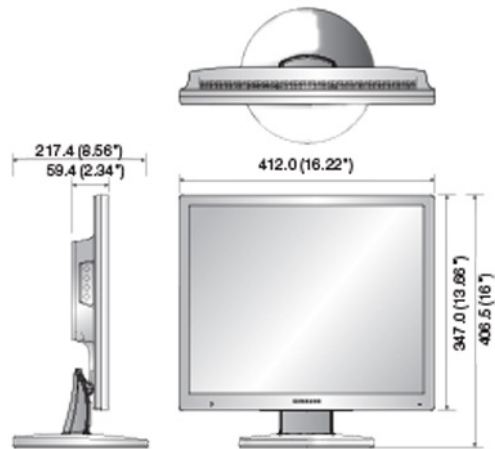

2310102114

SMT-1935 19 inch Monitor

19" Monitor CCTV

- ✓ 19" LCD monitor
- ✓ 4:3 aspect ratio
- ✓ Supports up to 1,280 x 1,024 resolution
- ✓ Video input : HDMI, VGA, BNC

Description

The SMT-1935 19 inch Monitor features a 4:3 aspect ratio and supports up to 1280 x 1024 resolution. It is VESA DPM compatible. The monitor can be connected via HDMI, VGA, BNC video input. It is a high-quality LED HD monitor with protection glass suited perfectly for the maritime industry.

The screen delivers sharp image quality with an excellent viewing angle of 170° horizontal and 160° vertical. It supports NTSC/PAL video systems.

SMT-1935 19 inch Monitor

The 19 inch display is specifically designed for professional CCTV use where precision and reliability are key prerequisites for the industry. As a result, it possesses a high dynamic contrast ratio of 1000:1 and a fast response time of 5ms.

The SMT-1935 19 inch Monitor is intended to provide the industry with a high-performance durable display solution that they can trust.

Technical Dimensions

Dimensions

Unit : mm (inch)

Specifications

DISPLAY

| | |
|---------------------|---------------|
| Type | LED |
| Screen Size | 19" |
| Max. Resolution | 1280 x 1024 |
| Brightness | 250cd/m2 |
| Contrast Ratio | 1,000 : 1 |
| Aspect Ratio | 4:3 |
| Viewing Angle (H/V) | 170° / 160 |
| Display Color | 16.7million |
| Response Time | 5ms |
| Video System | NTSC / PAL |
| Panel Life | 30,000 hours |
| Filter Type | 3D combfilter |