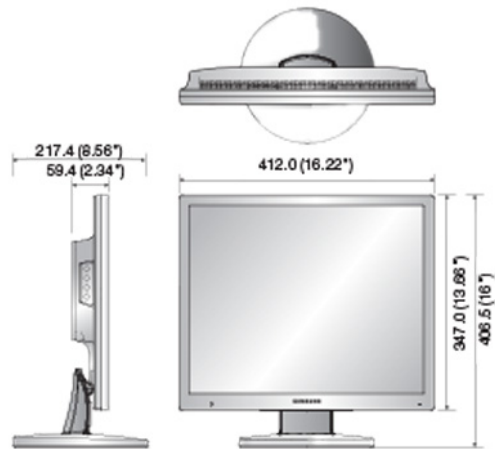

2310102114

SMT-1935 19 inch Monitor

19" Monitor CCTV

- ✓ 19" LCD monitor
- ✓ 4:3 aspect ratio
- ✓ Supports up to 1,280 x 1,024 resolution
- ✓ Video input : HDMI, VGA, BNC

Description

The SMT-1935 19 inch Monitor features a 4:3 aspect ratio and supports up to 1280 x 1024 resolution. It is VESA DPM compatible. The monitor can be connected via HDMI, VGA, BNC video input. It is a high-quality LED HD monitor with protection glass suited perfectly for the maritime industry.

The screen delivers sharp image quality with an excellent viewing angle of 170° horizontal and 160° vertical. It supports NTSC/PAL video systems.

SMT-1935 19 inch Monitor

The 19 inch display is specifically designed for professional CCTV use where precision and reliability are key prerequisites for the industry. As a result, it possesses a high dynamic contrast ratio of 1000:1 and a fast response time of 5ms.

The SMT-1935 19 inch Monitor is intended to provide the industry with a high-performance durable display solution that they can trust.

Technical Dimensions

Dimensions

Unit : mm (inch)

Specifications

DISPLAY

Type	LED
Screen Size	19"
Max. Resolution	1280 x 1024
Brightness	250cd/m2
Contrast Ratio	1,000 : 1
Aspect Ratio	4:3
Viewing Angle (H/V)	170° / 160
Display Color	16.7million
Response Time	5ms
Video System	NTSC / PAL
Panel Life	30,000 hours
Filter Type	3D combfilter