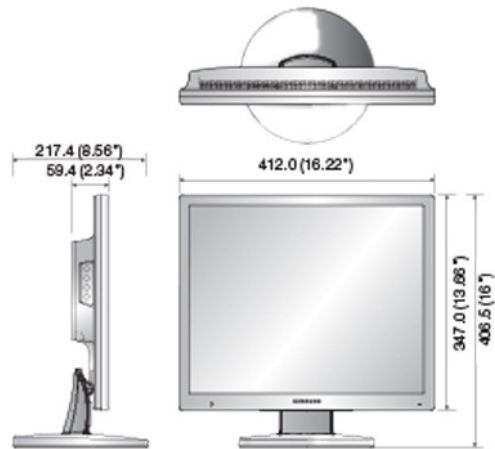

### Description

The SMT-1935 19 inch Monitor features a 4:3 aspect ratio and supports up to 1280 x 1024 resolution. It is VESA DPM compatible. The monitor can be connected via HDMI, VGA, BNC video input. It is a high-quality LED HD monitor with protection glass suited perfectly for the maritime industry.

The screen delivers sharp image quality with an excellent viewing angle of 170° horizontal and 160° vertical. It supports NTSC/PAL video systems.

### SMT-1935 19 inch Monitor

The 19 inch display is specifically designed for professional CCTV use where precision and reliability are key prerequisites for the industry. As a result, it possesses a high dynamic contrast ratio of 1000:1 and a fast response time of 5ms.

# Technical Dimensions

Dimensions

Unit : mm (inch)