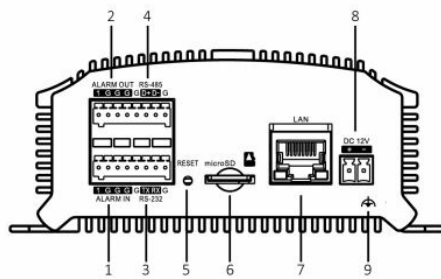

Physical Interfaces

NOTE

The rear panel of DS-6704HUHI provides 4 alarm in and 2 alarm out interfaces.

Index	Description	Index	Description
1	Alarm In	6	Micro SD Card Slot
2	Alarm Out	7	LAN Network Interface
3	RS-232 Serial Interface	8	12 VDC Power Input
4	RS-485 Serial Interface	9	GND
5	RESET