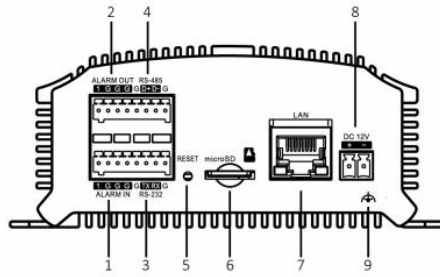

Physical Interfaces

NOTE

The rear panel of DS-6704HUHI provides 4 alarm in and 2 alarm out interfaces.

Index	Description	Index	Description
1	Alarm In	6	Micro SD Card Slot
2	Alarm Out	7	LAN Network Interface
3	RS-232 Serial Interface	8	12 VDC Power Input
4	RS-485 Serial Interface	9	GND
5	RESET