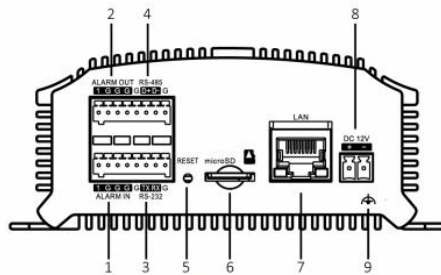

Physical Interfaces

NOTE

The rear panel of DS-6704HUHI provides 4 alarm in and 2 alarm out interfaces.

Index	Description	Index	Description
1	Alarm In	6	Micro SD Card Slot
2	Alarm Out	7	LAN Network Interface
3	RS-232 Serial Interface	8	12 VDC Power Input
4	RS-485 Serial Interface	9	GND
5	RESET